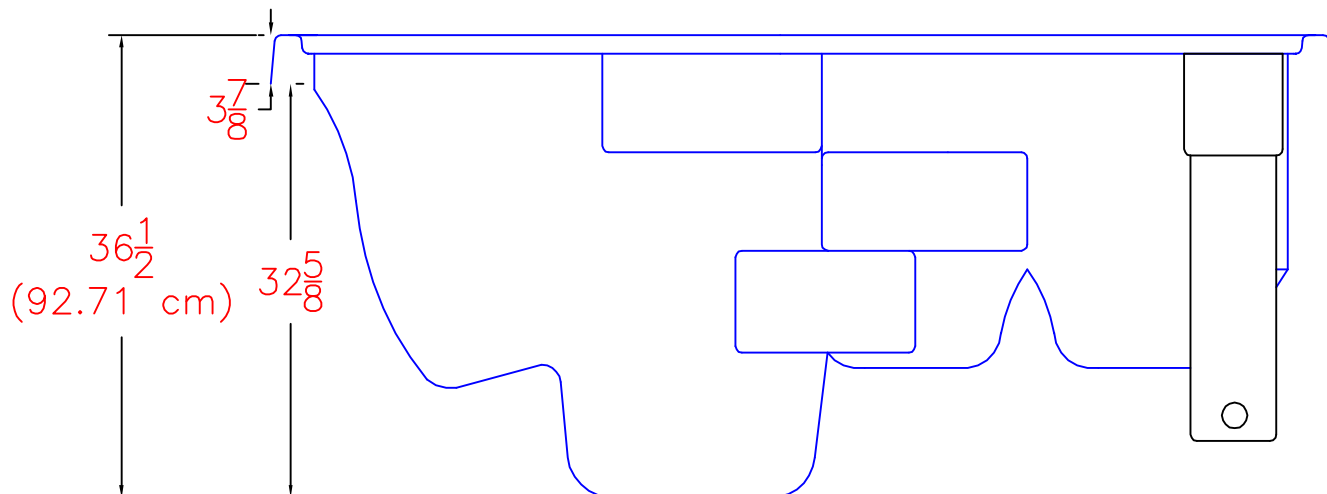

2018 SERENITY 5500 GOLD
(31 actual jets)

NOTE:
Dimensional tolerances are as follows due to variations in manufacturing:
Length / Width / Height(s): +/- 3/8"
Height Variance (side to side): +/- 1/4"