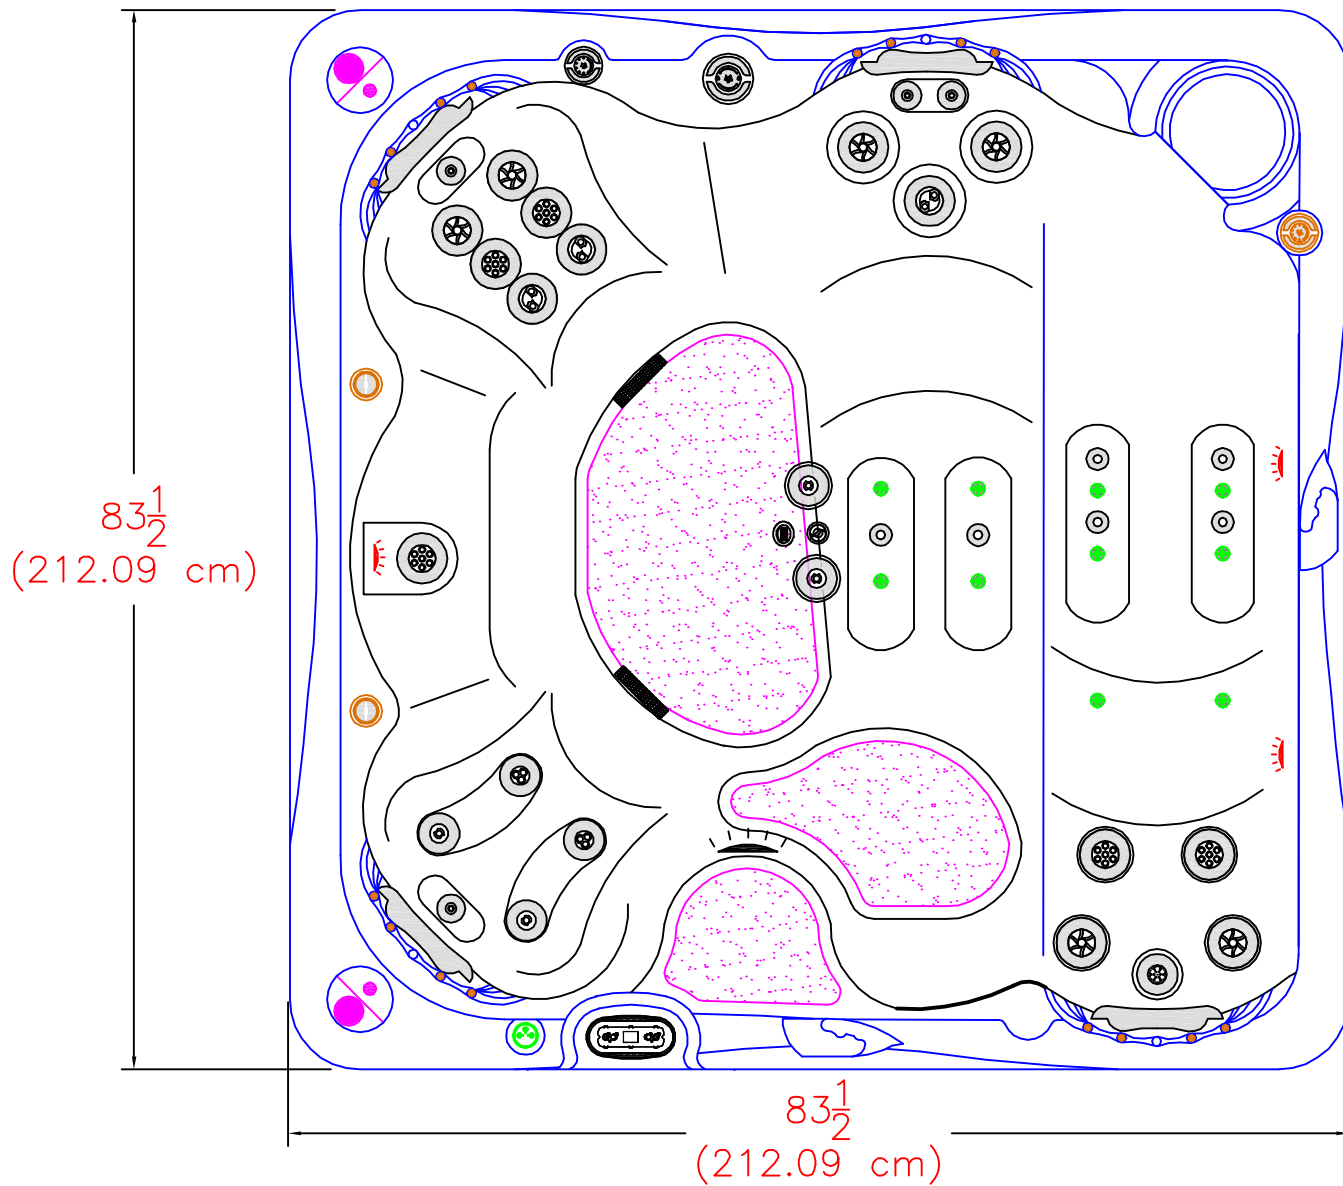

2018 SERENITY 5500 GOLD
(31 actual jets)

NOTE:
Dimensional tolerances are as follows due to variations in manufacturing:
Length / Width / Height(s): +/- 3/8"
Height Variance (side to side): +/- 1/4"