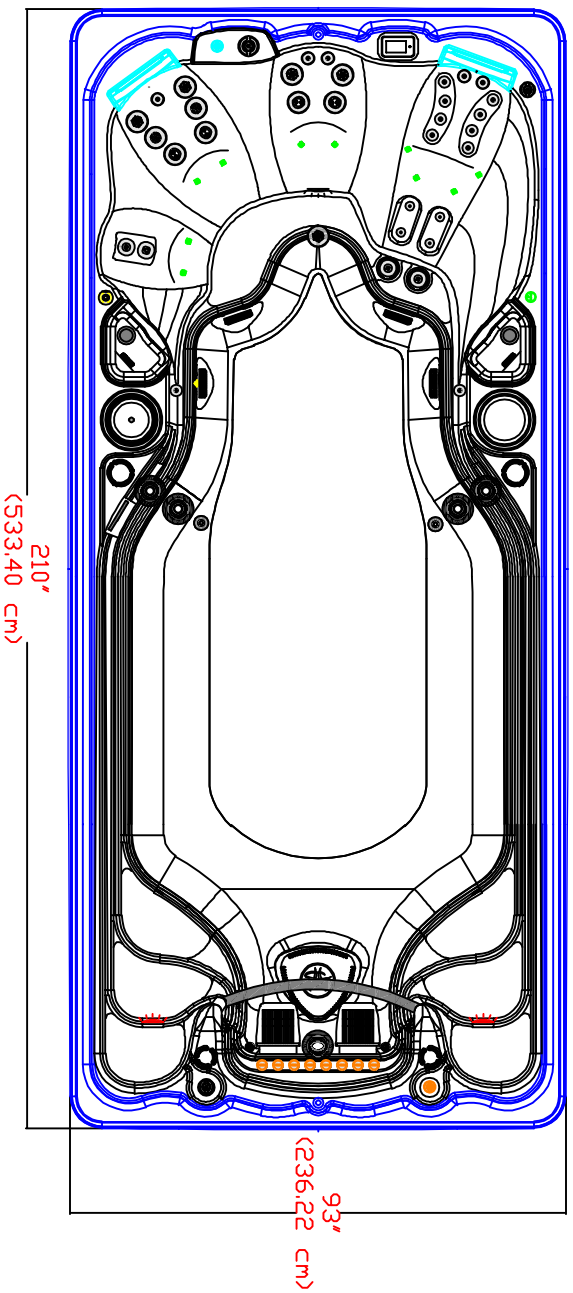

2021 17AX AQUATRAINER CROSS SECTION LAYOUT

NOTE:
Dimensional tolerances are as follows due to variations in manufacturing:
Length / Width / Height(S): +.5/8"
Height Variance (side to side): +.1/2"