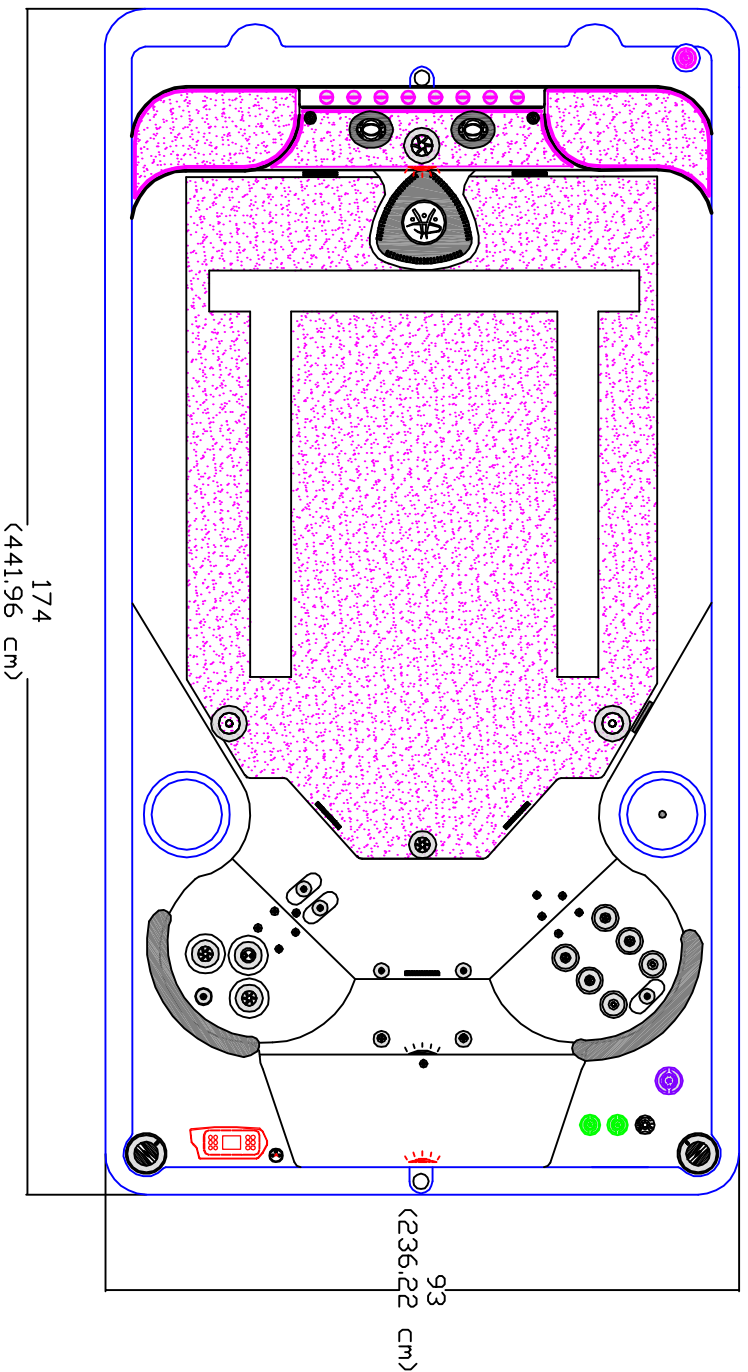

2016 AQUASPORT 14FX CROSS SECTION LAYOUT

NOTE:
Dimensional tolerances are as follows due to variations in manufacturing:
Length / Width / Height(s): +/- .5/8"
Height Variance (side to side): +/- 1/2"