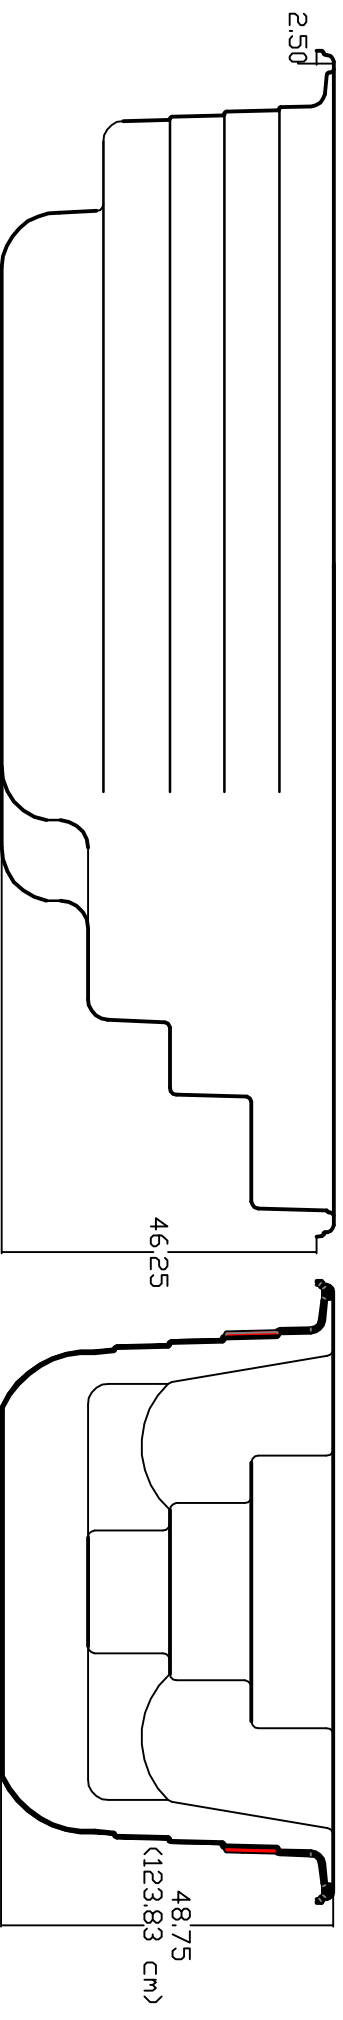

2016 AQUASPORT 14FX CROSS SECTION LAYOUT

NOTE:
Dimensional tolerances are as follows due to variations in manufacturing:
Length / Width / Height(s): +/- .5/8"
Height Variance (side to side): +/- 1/2"