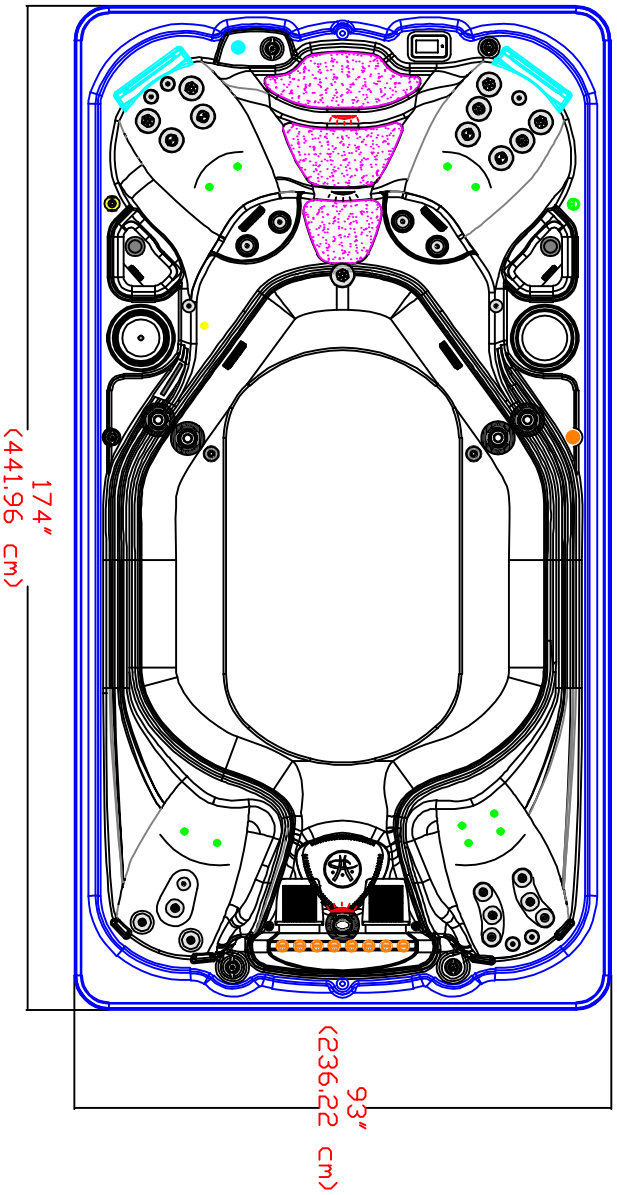

2021 14AX AQUATRAINER CROSS SECTION LAYOUT

NOTE:
Dimensional tolerances are as follows due to variations in manufacturing:
Length / Width / Height(s): +/- .58"
Height Variance (side to side): +/- .12"