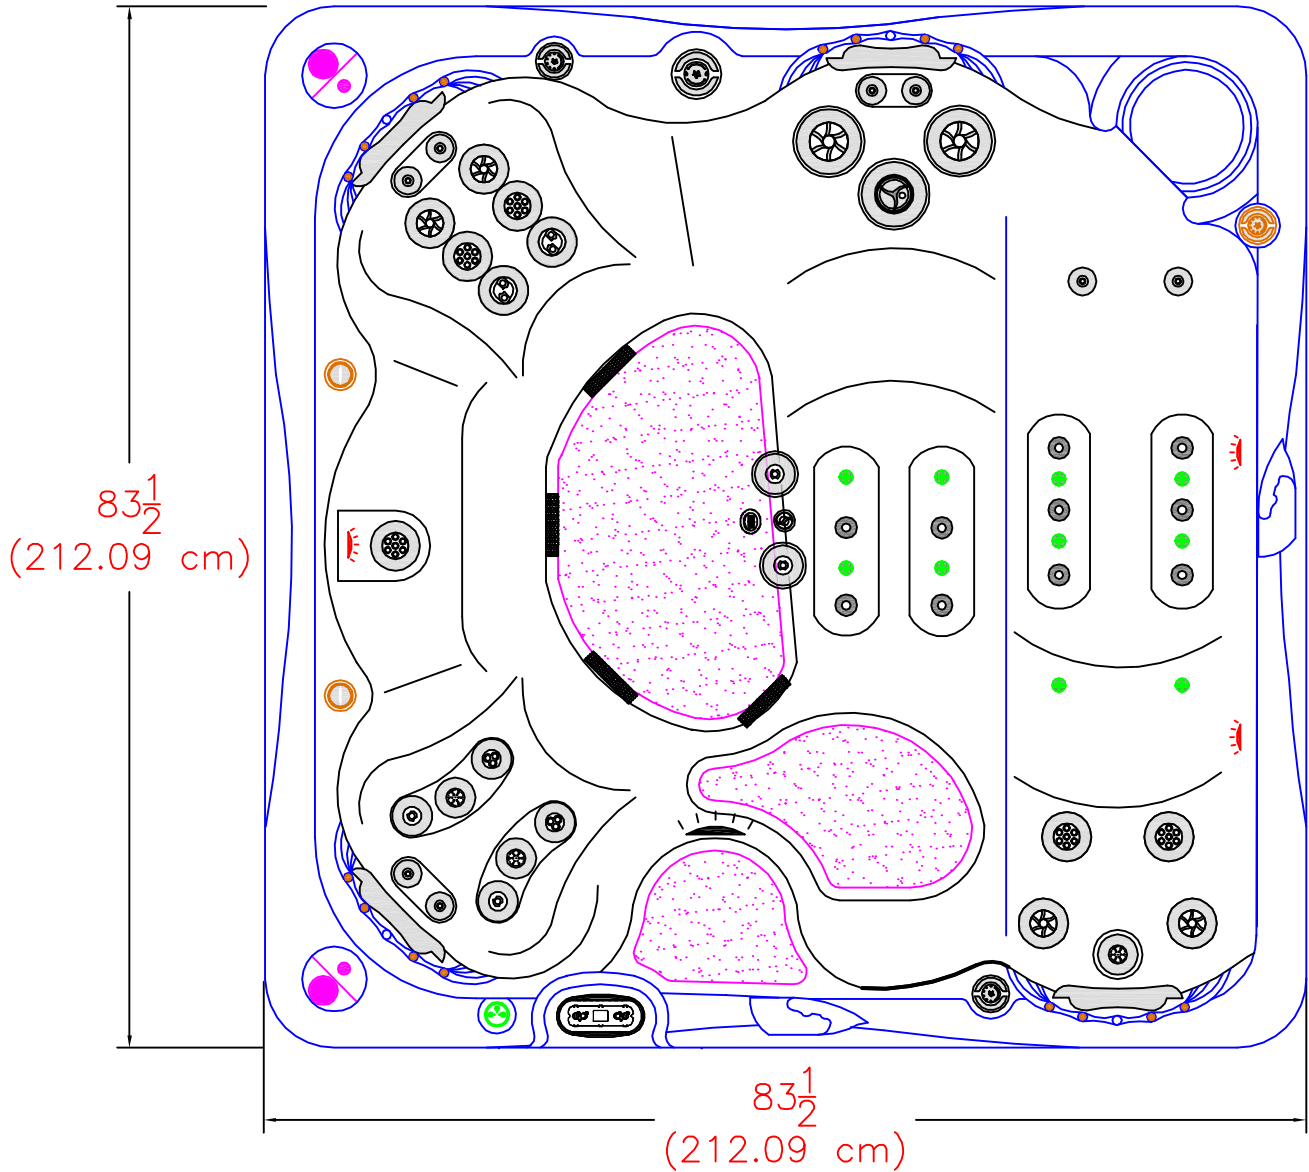

2018 SERENITY 5500 PLATINUM
(41 actual jets)

NOTE:
Dimensional tolerances are as follows due to variations in manufacturing:
Length / Width / Height(s): +/- 3/8"
Height Variance (side to side): +/- 1/4"