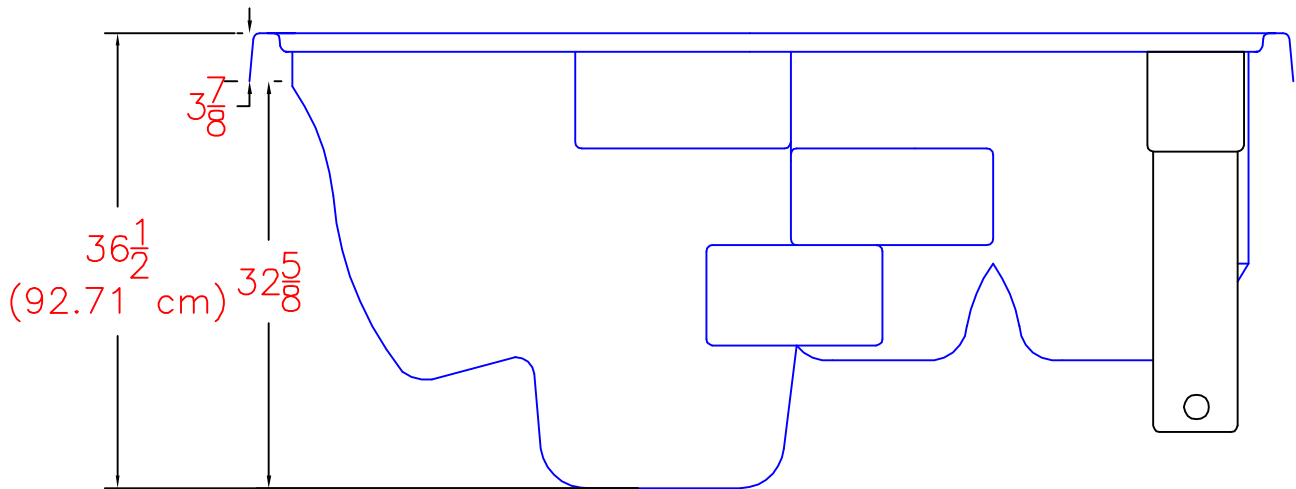

2018 SERENITY 5500 PLATINUM
(41 actual jets)

NOTE:
Dimensional tolerances are as follows due to variations in manufacturing:
Length / Width / Height(s): +/- 3/8"
Height Variance (side to side): +/- 1/4"