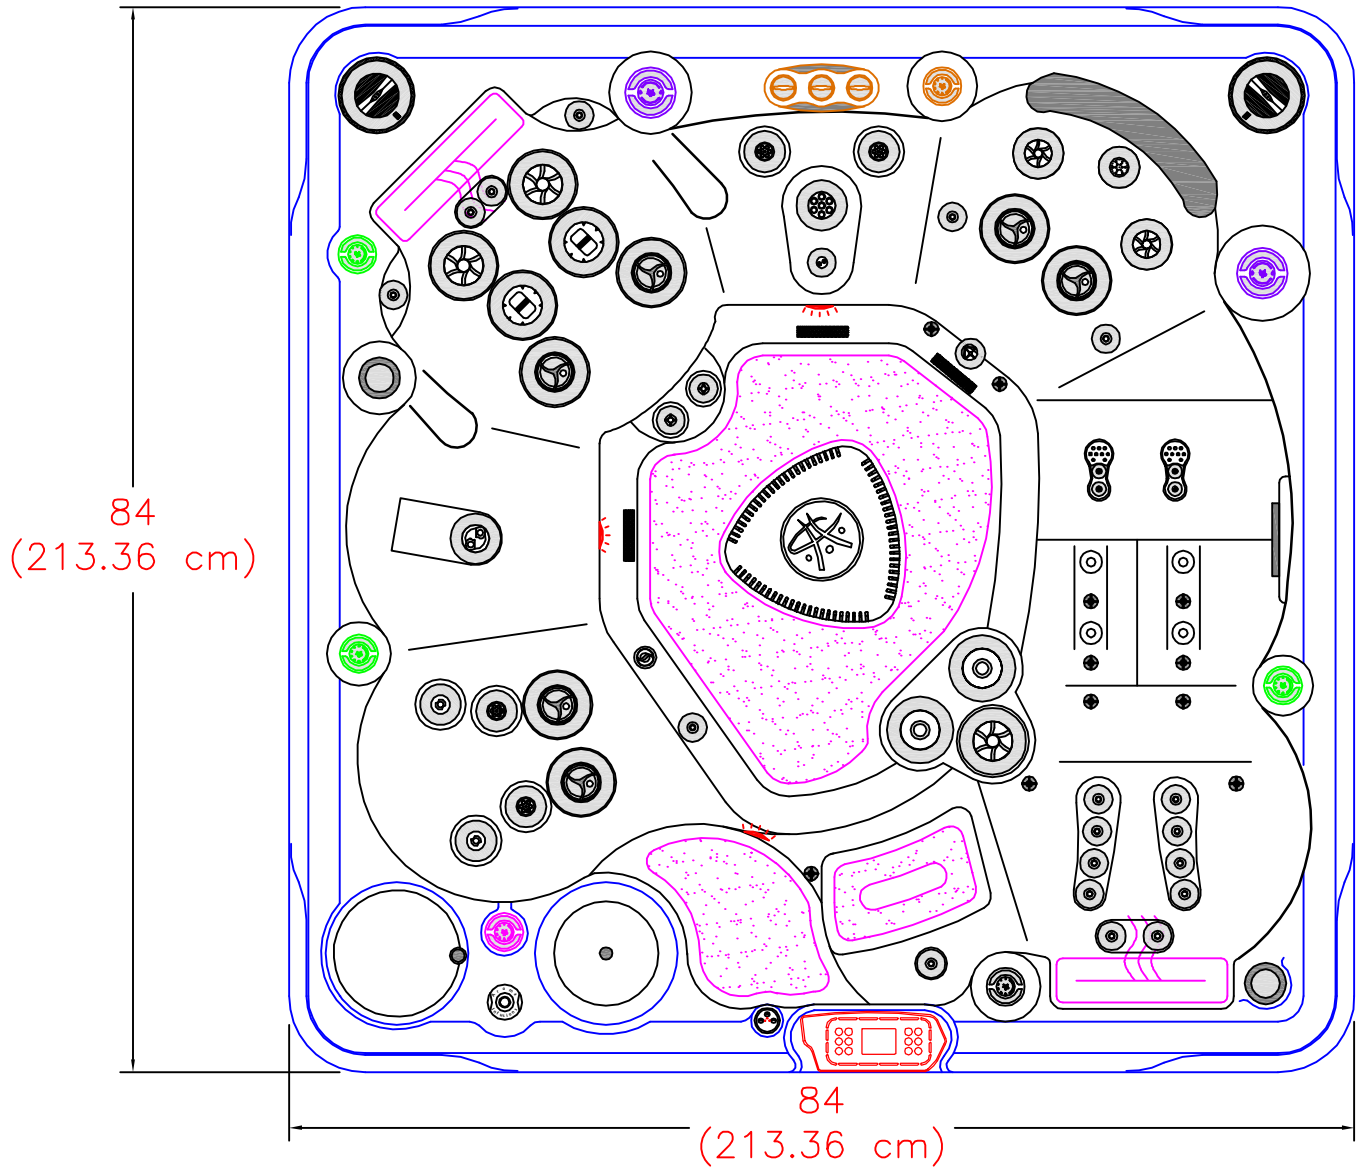

2016 SELF CLEAN 695 PLATINUM
(52 actual jets)

NOTE:
Dimensional tolerances are as follows due to variations in manufacturing:
Length / Width / Height(s): +/- 3/8"
Height Variance (side to side): +/- 1/4"