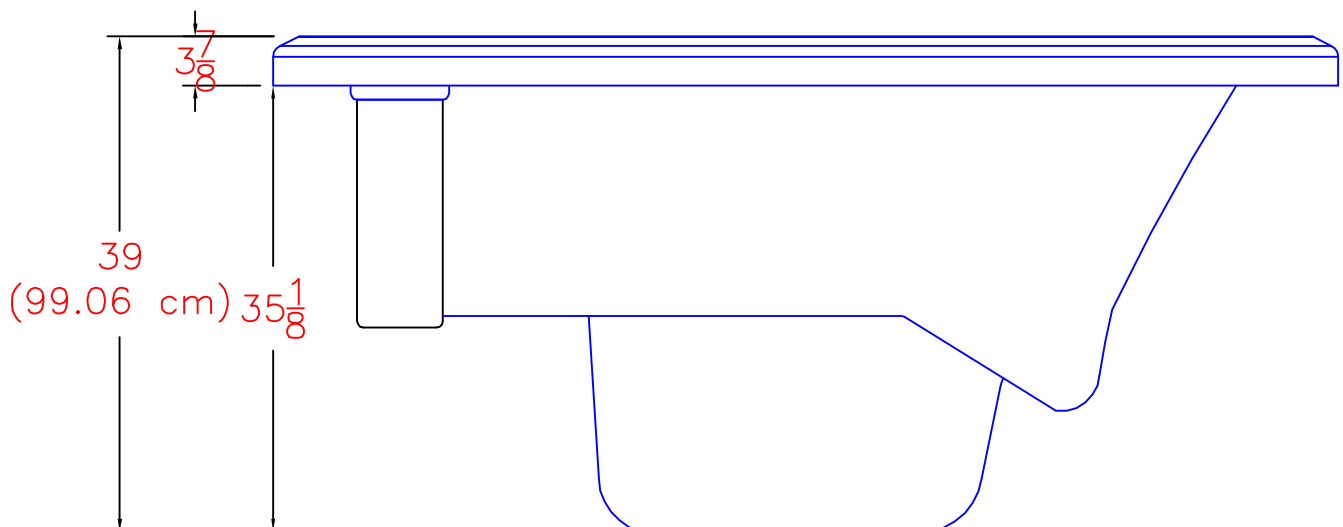

2016 SELF CLEAN 695 PLATINUM
(52 actual jets)

NOTE:
Dimensional tolerances are as follows due to variations in manufacturing:
Length / Width / Height(s): +/- 3/8"
Height Variance (side to side): +/- 1/4"