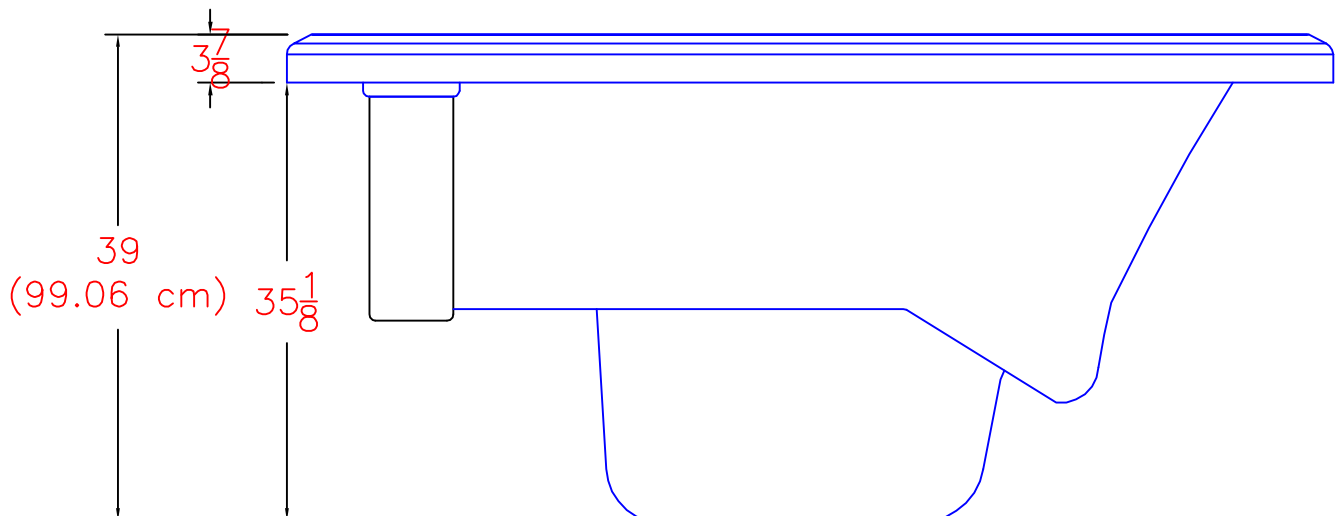

2016 SELF CLEAN 670 PLATINUM
(54 actual jets)

NOTE:
Dimensional tolerances are as follows due to variations in manufacturing:
Length / Width / Height(s): +/- 3/8"
Height Variance (side to side): +/- 1/4"