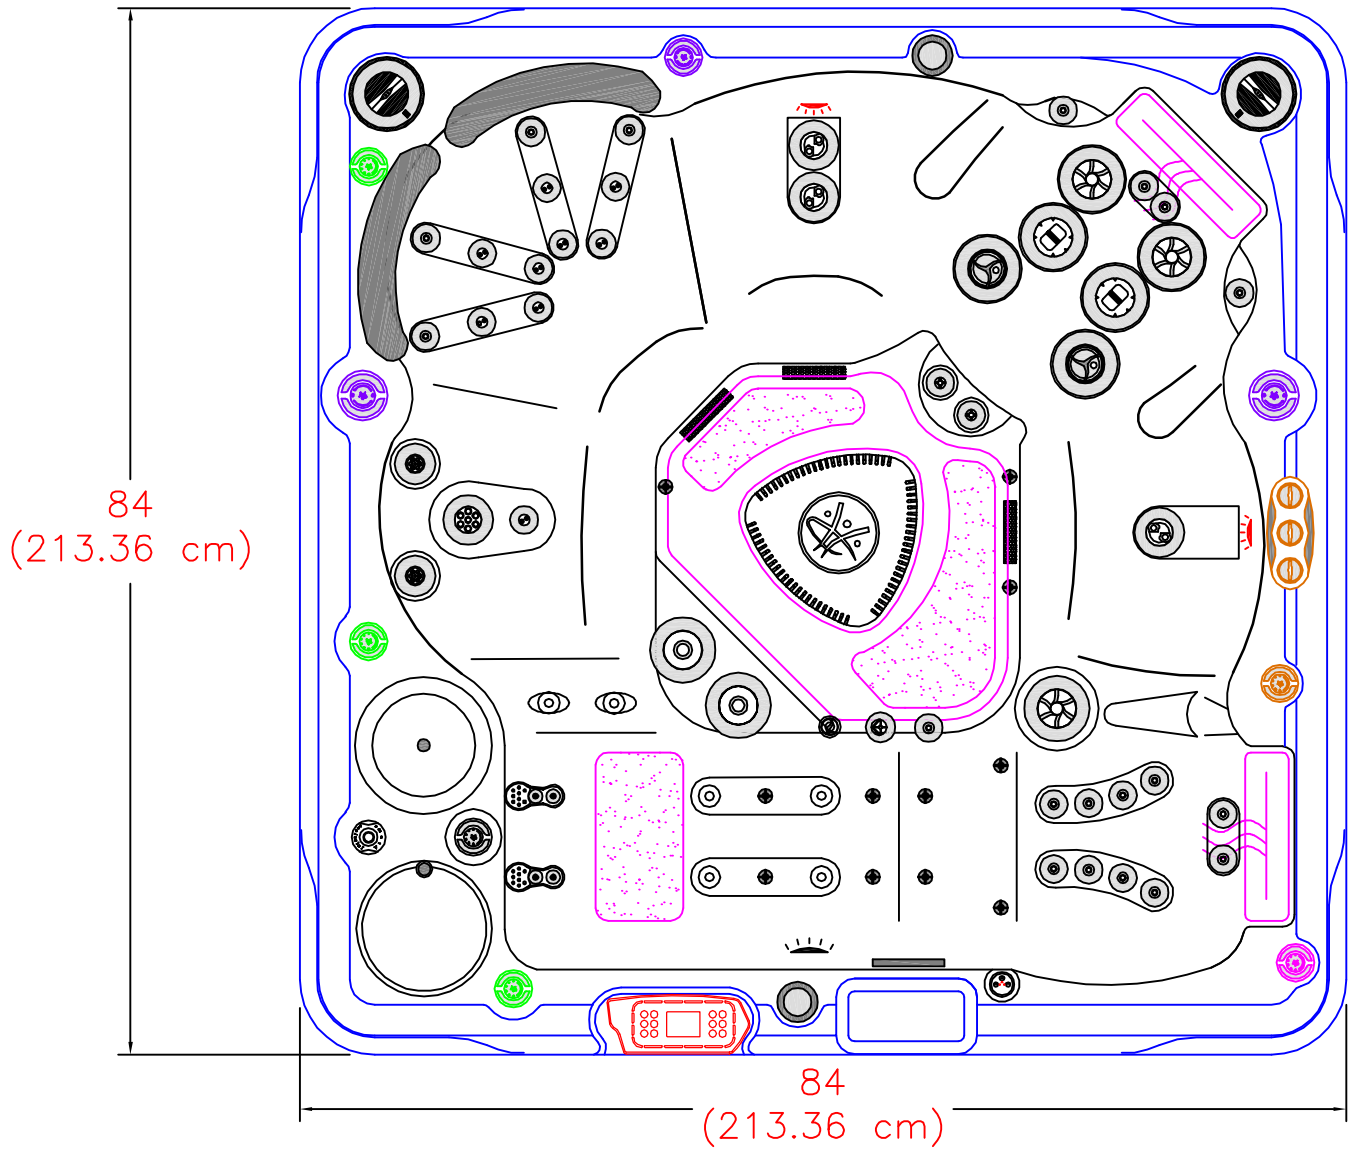

2016 SELF CLEAN 670 PLATINUM
(54 actual jets)

NOTE:
Dimensional tolerances are as follows due to variations in manufacturing:
Length / Width / Height(s): +/- 3/8"
Height Variance (side to side): +/- 1/4"