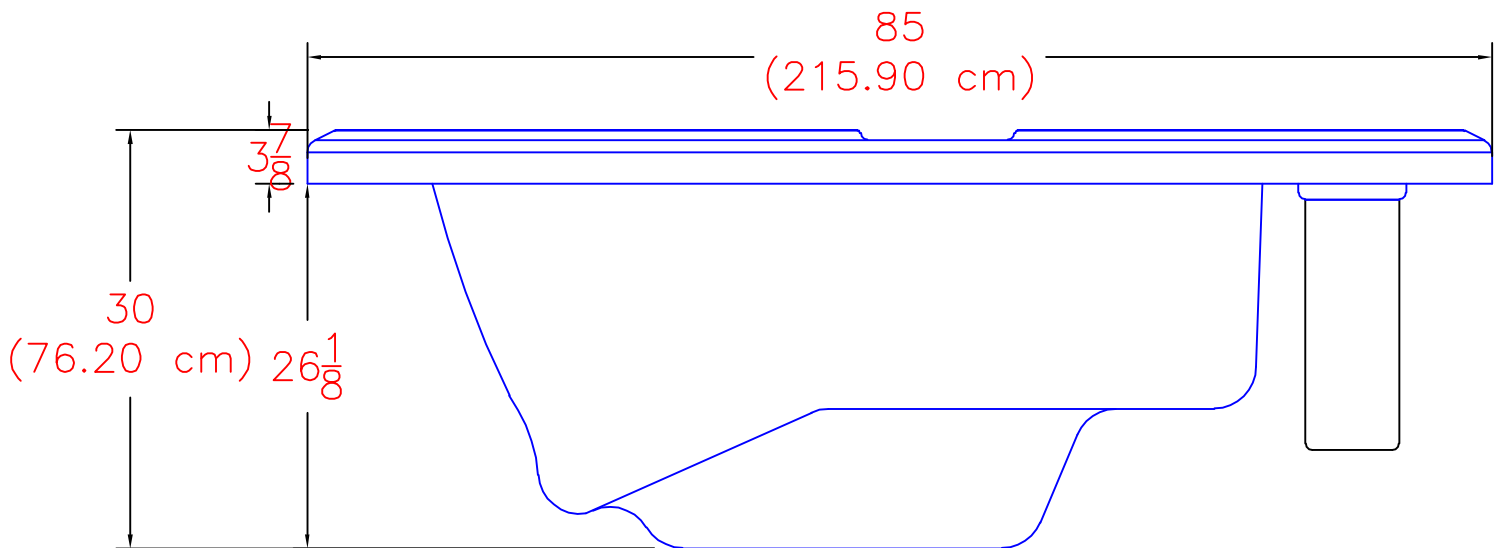

2020 SELF CLEAN 395-30" GOLD
(30 actual jets)

NOTE:
Dimensional tolerances are as follows due to variations in manufacturing:
Length / Width / Height(s): +/- 3/8"
Height Variance (side to side): +/- 1/4"