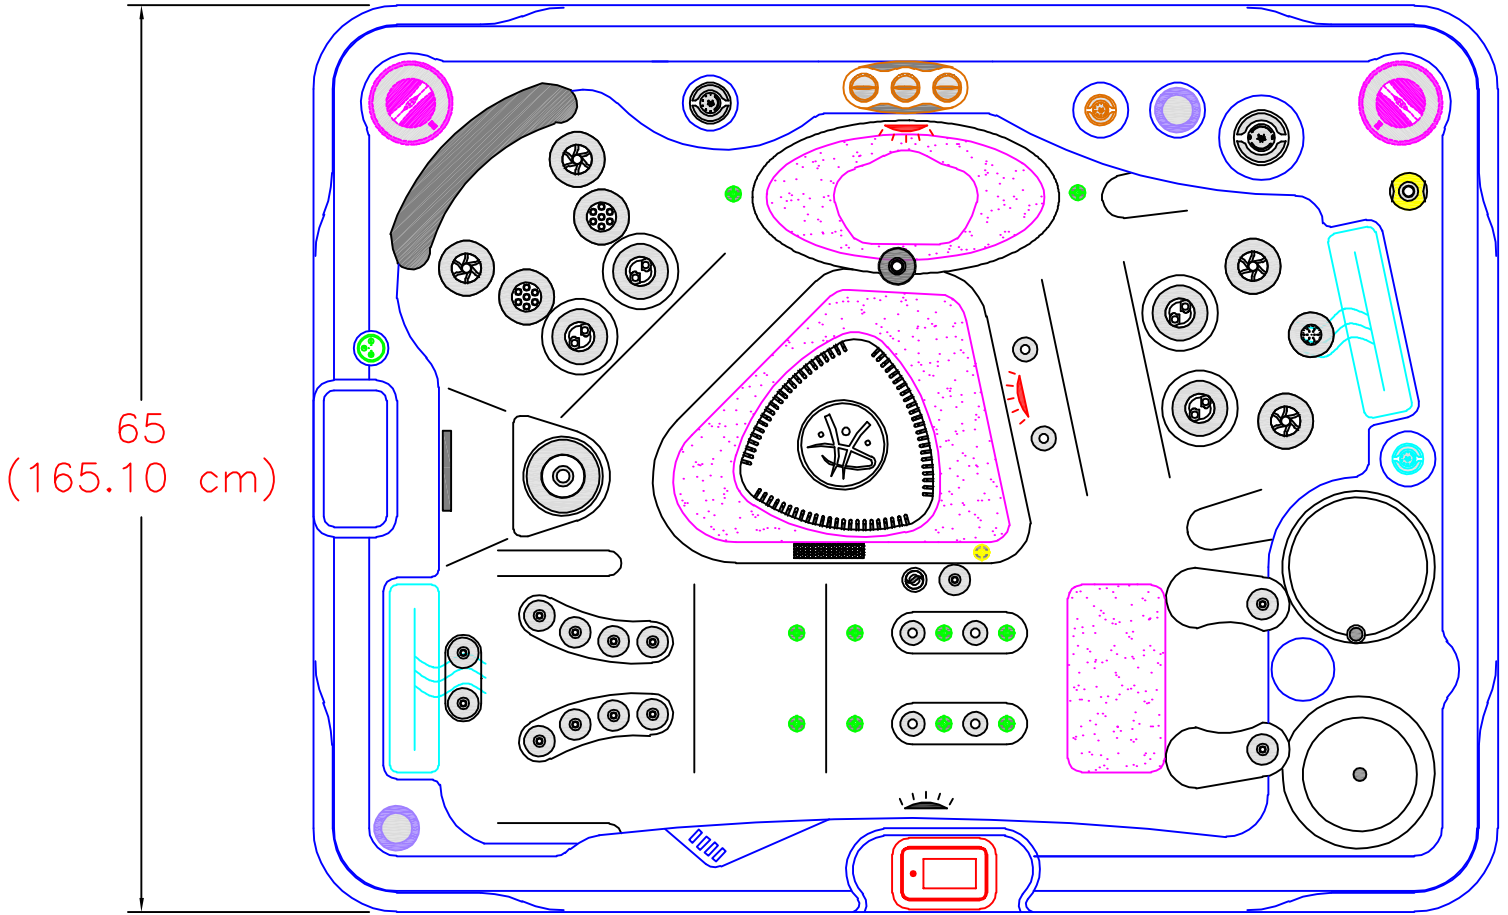

2020 SELF CLEAN 395-30" GOLD
(30 actual jets)

NOTE:
Dimensional tolerances are as follows due to variations in manufacturing:
Length / Width / Height(s): +/- 3/8"
Height Variance (side to side): +/- 1/4"