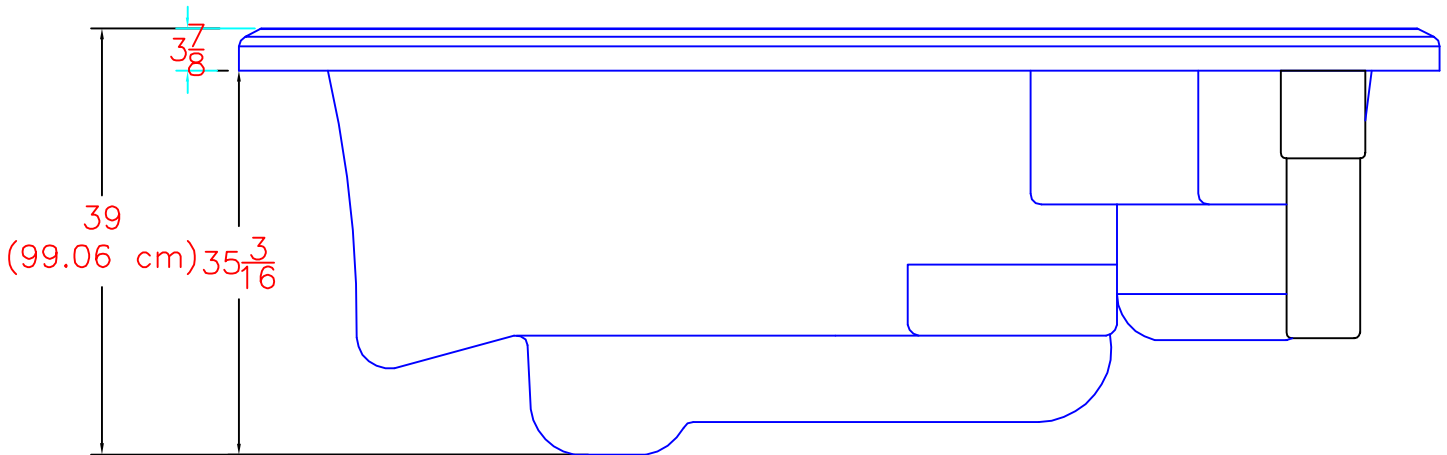

2018 SELF CLEAN 970 TITANIUM  
(70 actual jets)

NOTE:  
Dimensional tolerances are as follows due to variations in manufacturing:  
Length / Width / Height(s): +/- 3/8"  
Height Variance (side to side): +/- 1/4"