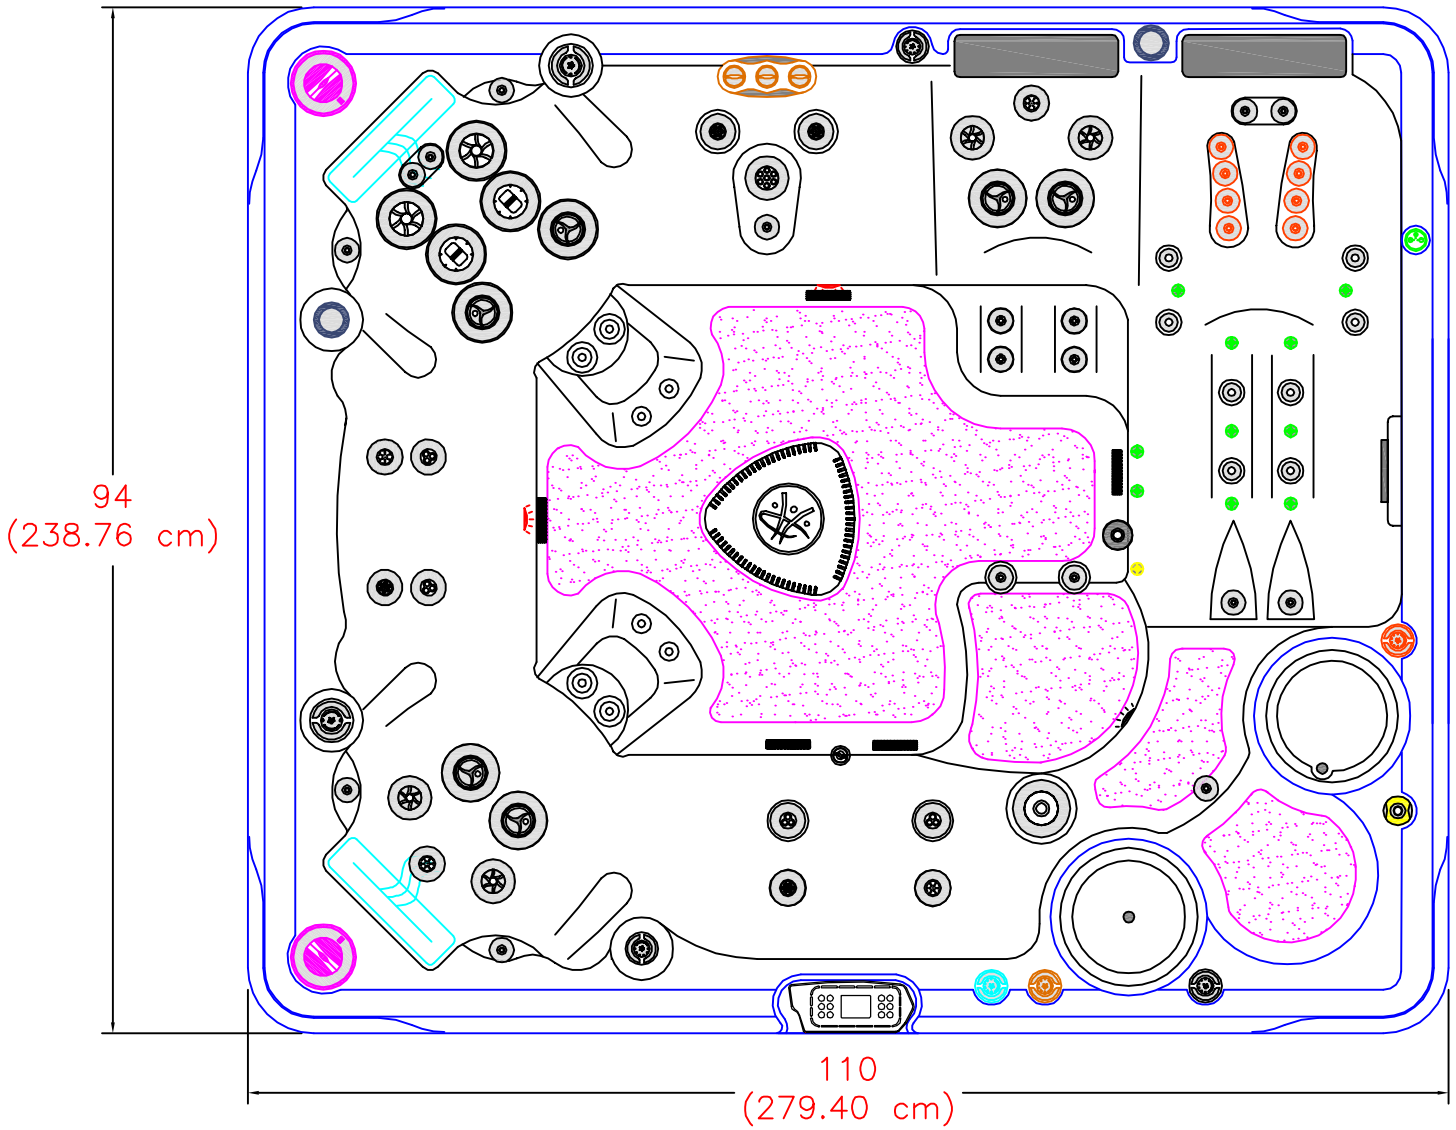

2018 SELF CLEAN 970 TITANIUM  
(70 actual jets)

NOTE:  
Dimensional tolerances are as follows due to variations in manufacturing:  
Length / Width / Height(s): +/- 3/8"  
Height Variance (side to side): +/- 1/4"