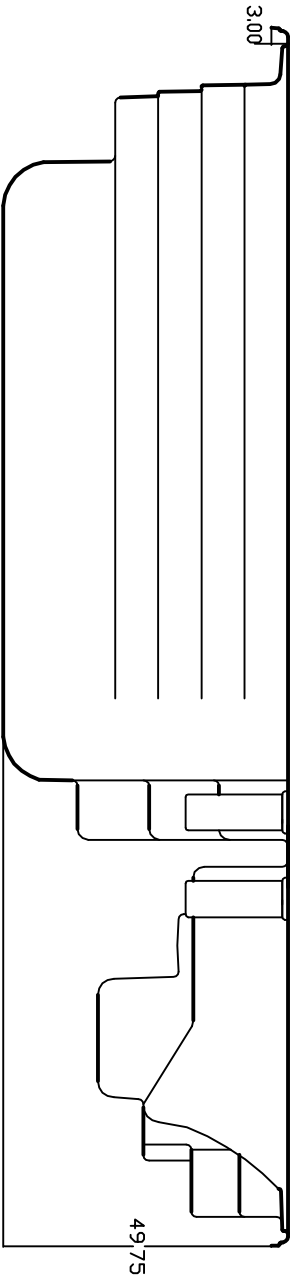

2016 AQUASPORT 19DTFX CROSS SECTION LAYOUT

NOTE:
Dimensional tolerances are as follows due to variations in manufacturing:
Length / Width / Height(S) +/- .50"
Height Variance (side to side) +/- .12"