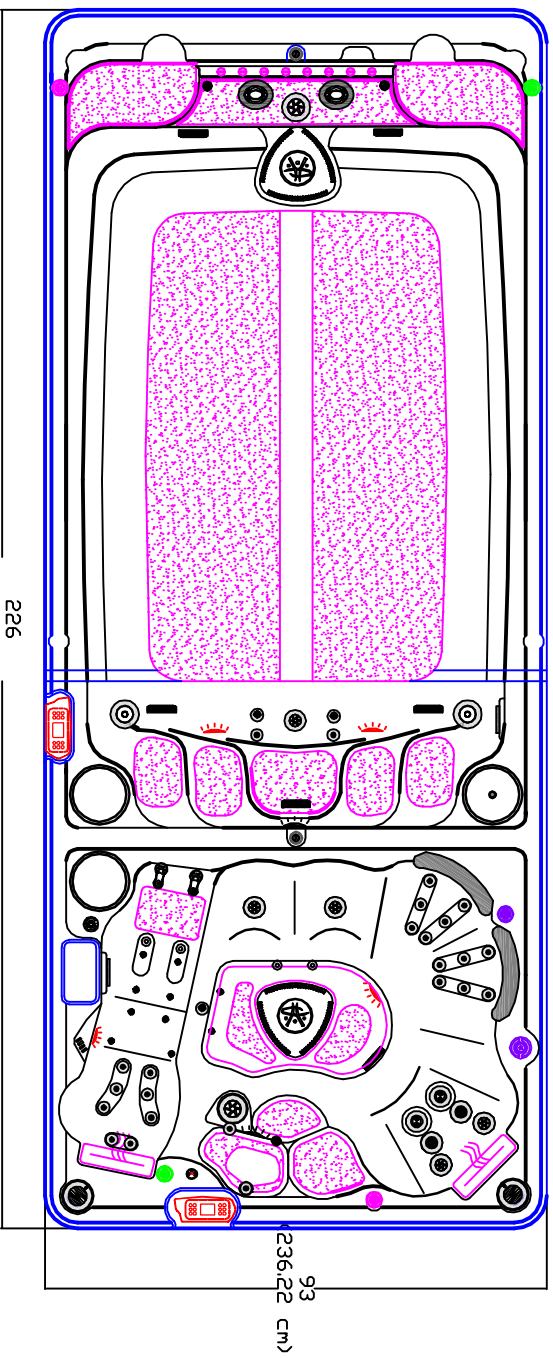

2016 AQUASPORT 19DTFX CROSS SECTION LAYOUT

NOTE:
Dimensional tolerances are as follows due to variations in manufacturing:
Length / Width / Height(S) +/- .50"
Height Variance (side to side) +/- .12"