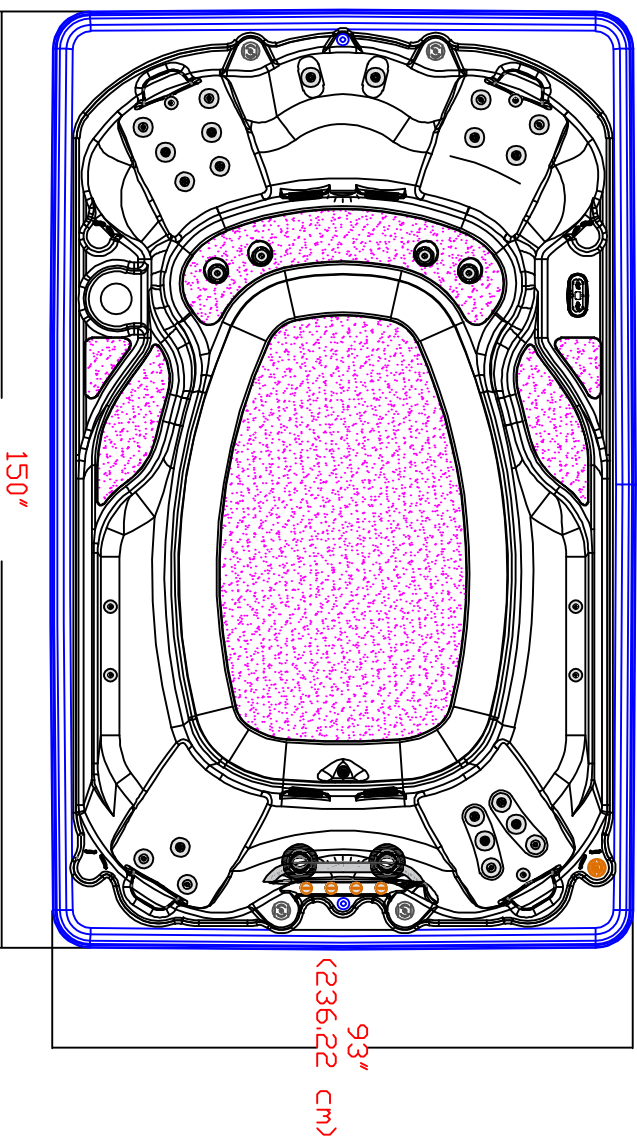

# 2021 12FFPX AQUAPLAY CROSS SECTION LAYOUT

NOTE:  
Dimensional tolerances are as follows due to variations in manufacturing:  
Length / Width / Height(s): +/- .5/8"  
Height Variance (side to side): +/- .1/2"