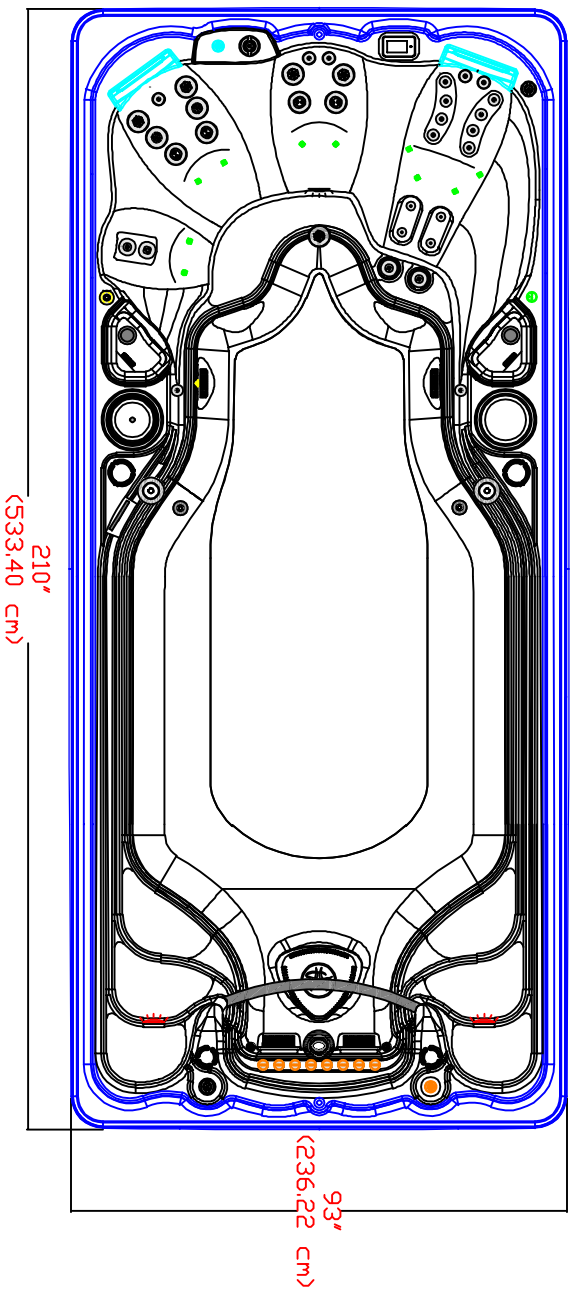

2021 17AX AQUASPORT CROSS SECTION LAYOUT

NOTE:
Dimensional tolerances are as follows due to variations in manufacturing:
Length / Width / Height(S) +.58"
Height Variance (side to side) +.17"