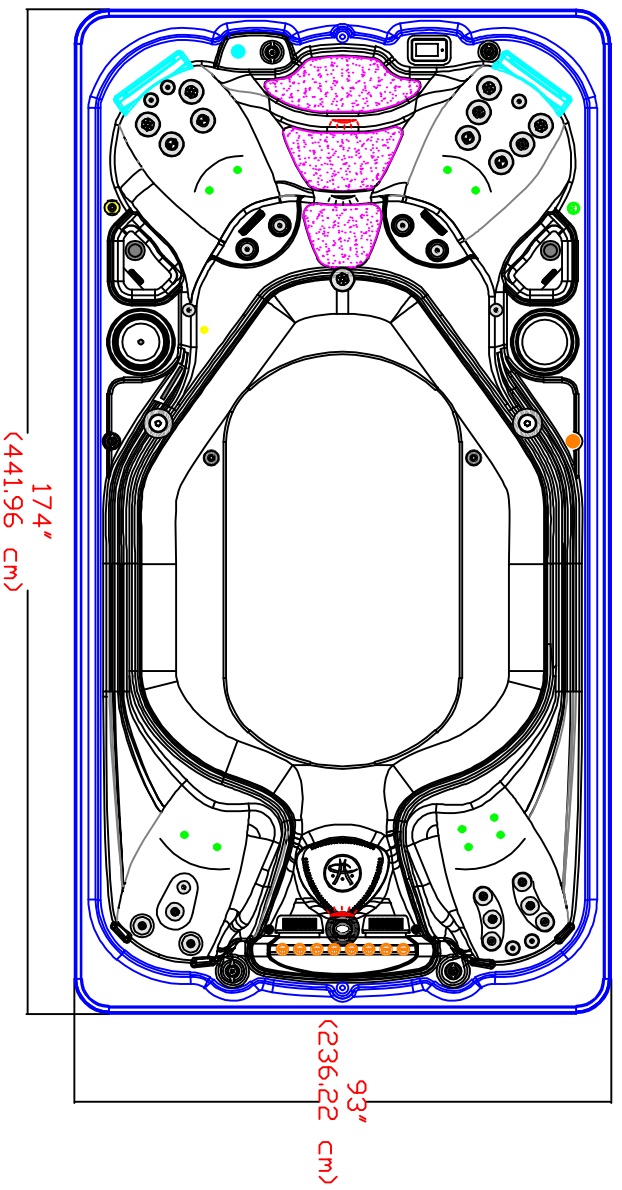

2021 14AX AQUASPORT CROSS SECTION LAYOUT

NOTE:
Dimensional tolerances are as follows due to variations in manufacturing:
Length / Width / Height(s): +/- .58"
Height Variance (side to side): +/- .12"