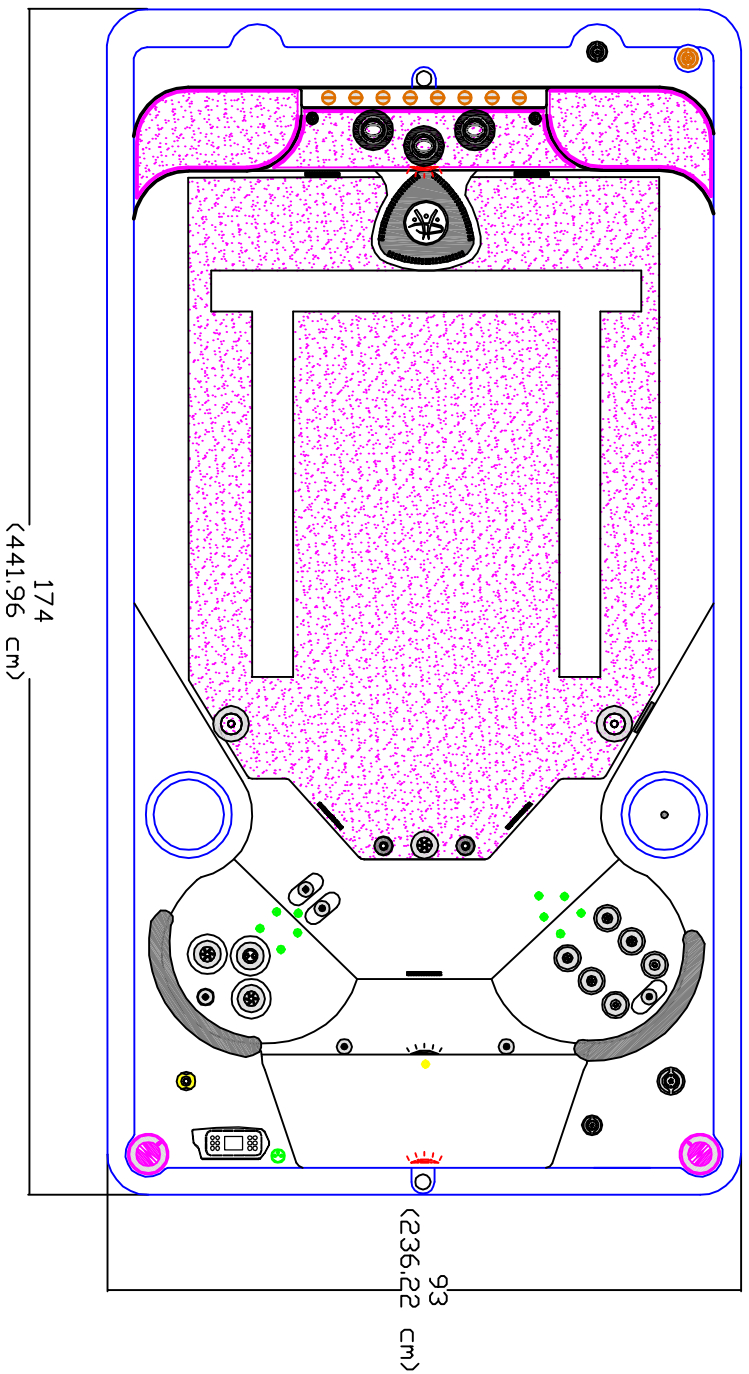

# 2018 AQUASPORT 14FX CROSS SECTION LAYOUT

NOTE:  
Dimensional tolerances are as follows due to variations in manufacturing:  
Length / Width / Height(s): +/- .5/8"  
Height Variance (side to side): +/- 1/2"