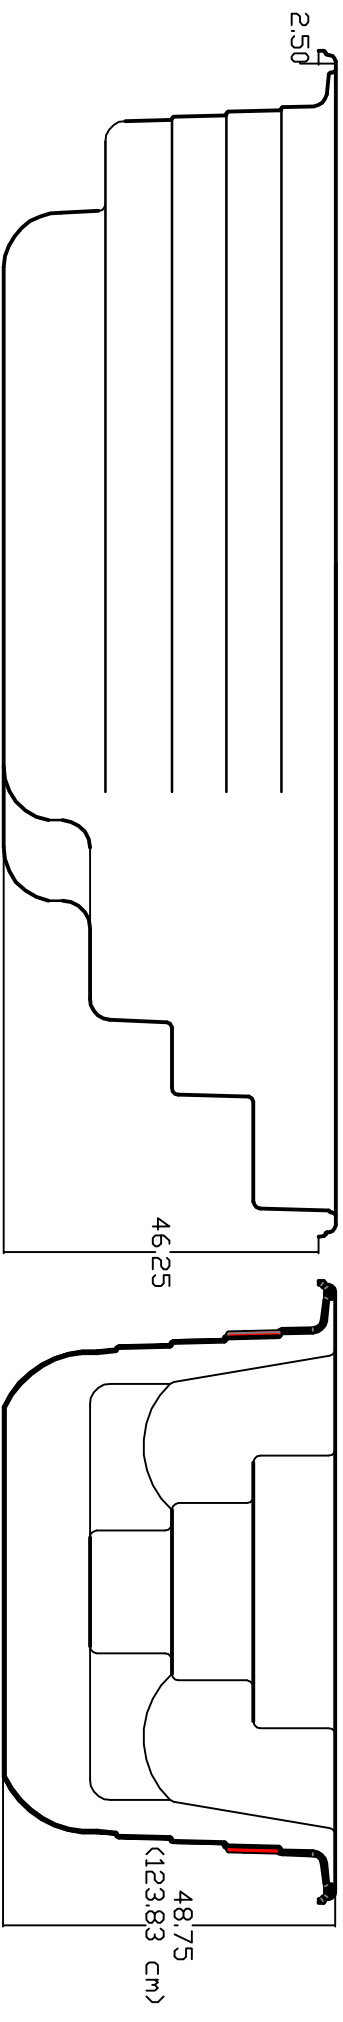

# 2018 AQUASPORT 14FX CROSS SECTION LAYOUT

NOTE:  
Dimensional tolerances are as follows due to variations in manufacturing:  
Length / Width / Height(s): +/- .5/8"  
Height Variance (side to side): +/- 1/2"