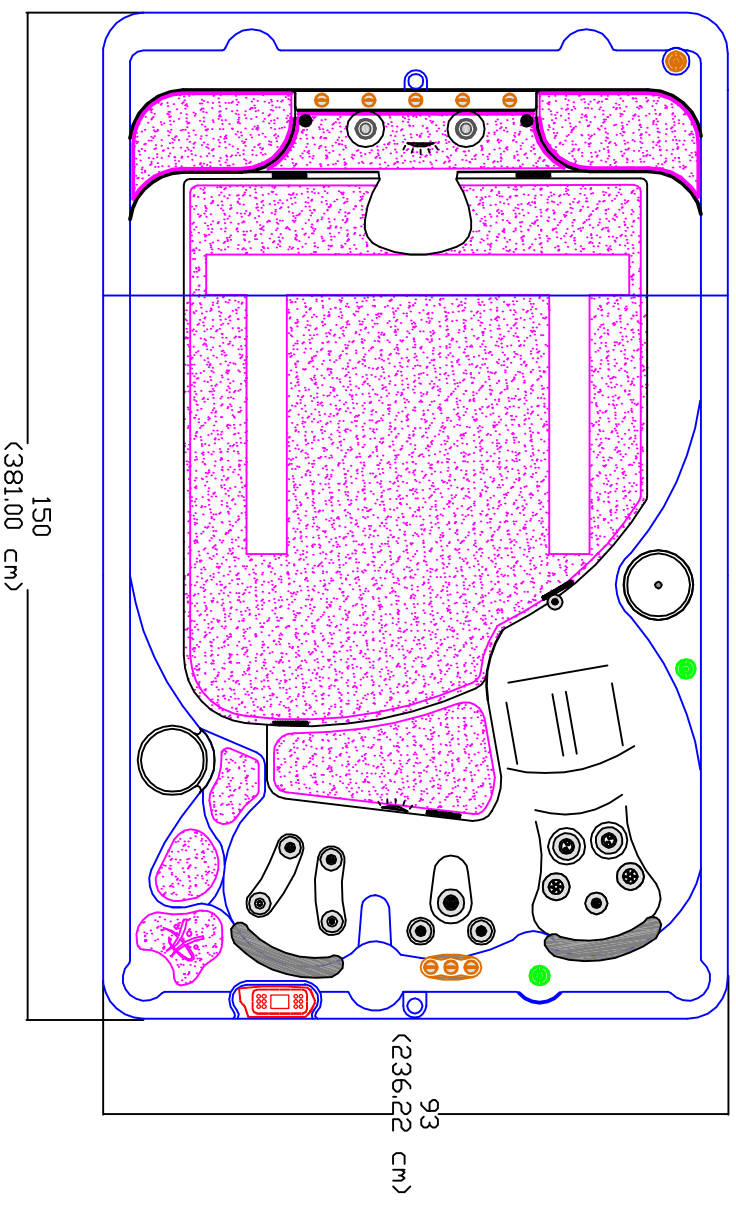

2016 AQUAPLAY 12SE CROSS SECTION LAYOUT

NOTE:
Dimensional tolerances are as follows due to variations in manufacturing:
Length / Width / Height(s): +.5/8"
Height Variance (side to side): +/-1/2"