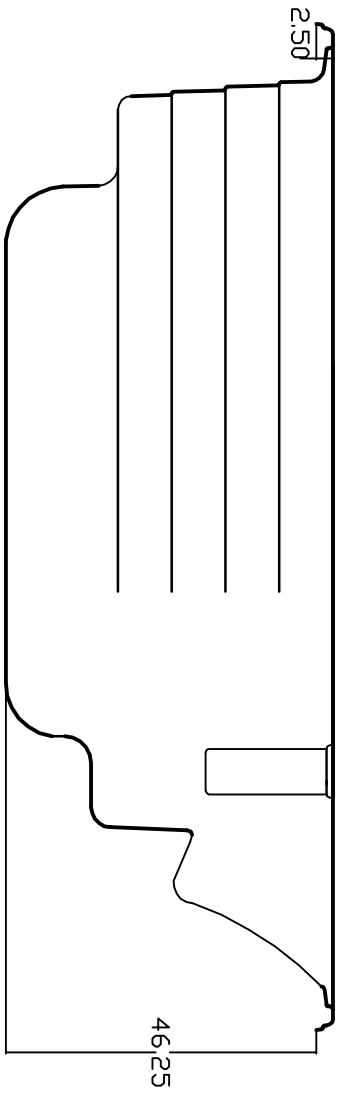

2016 AQUAPLAY 12SE CROSS SECTION LAYOUT

NOTE:
Dimensional tolerances are as follows due to variations in manufacturing:
Length / Width / Height(s): +.5/8"
Height Variance (side to side): +/-1/2"