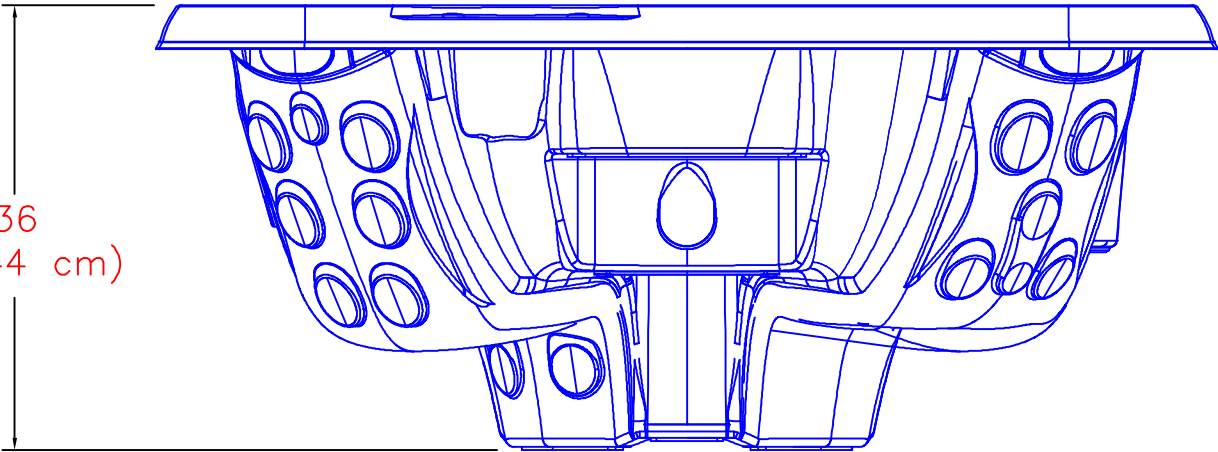

2020 SERENITY 6800
(41 actual jets)

85 $\frac{1}{2}$
(217.17 cm)

85 $\frac{1}{2}$
(217.17 cm)

36
(91.44 cm)

NOTE:
Dimensional tolerances are as follows due to variations in manufacturing:
Length / Width / Height(s): +/- 3/8"
Height Variance (side to side): +/- 1/4"