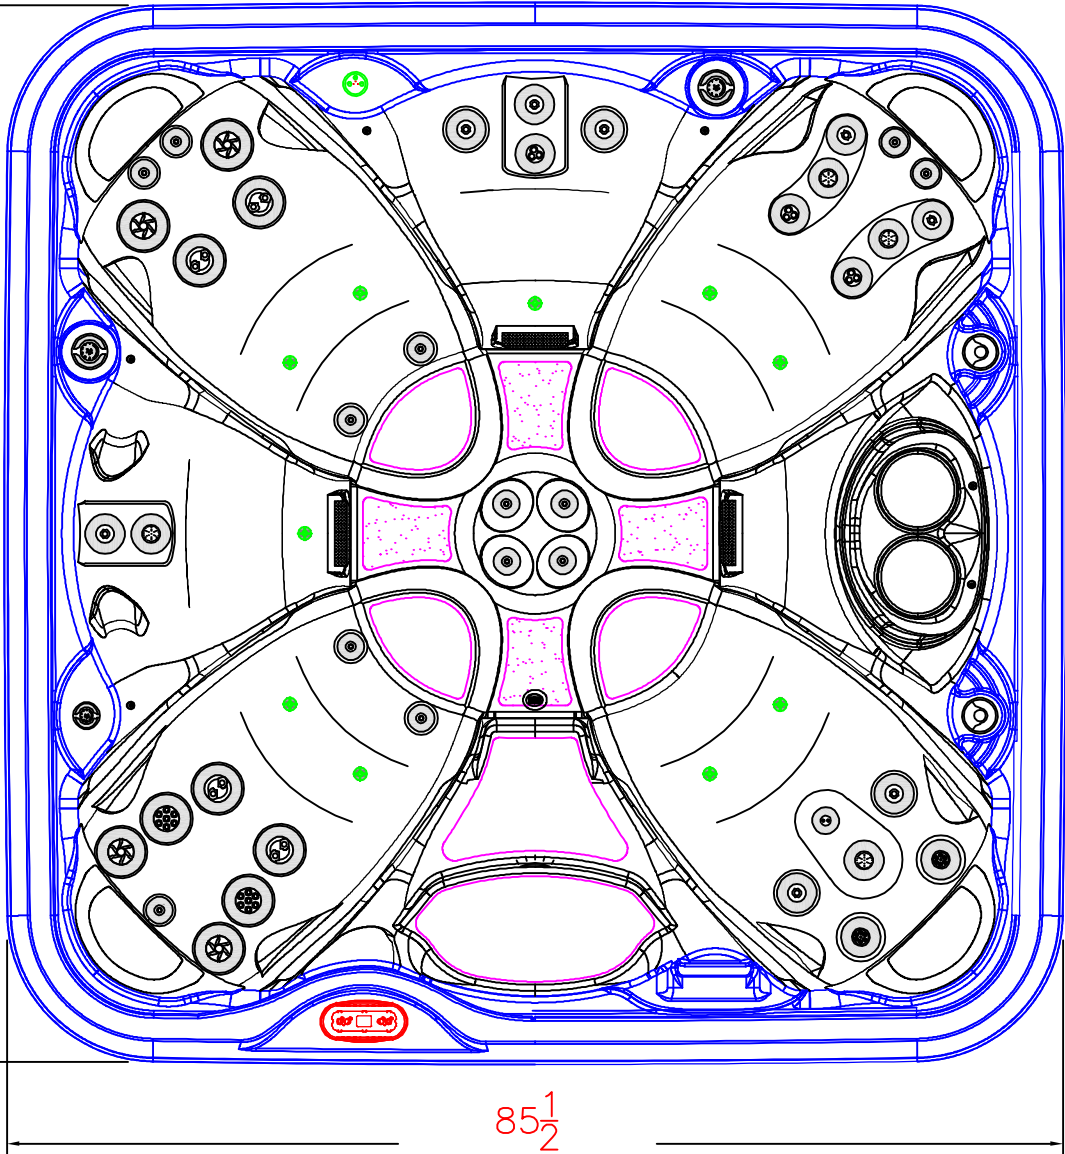

2020 SERENITY 6800
(41 actual jets)

85 $\frac{1}{2}$
(217.17 cm)

85 $\frac{1}{2}$
(217.17 cm)

36
(91.44 cm)

NOTE:
Dimensional tolerances are as follows due to variations in manufacturing:
Length / Width / Height(s): +/- 3/8"
Height Variance (side to side): +/- 1/4"