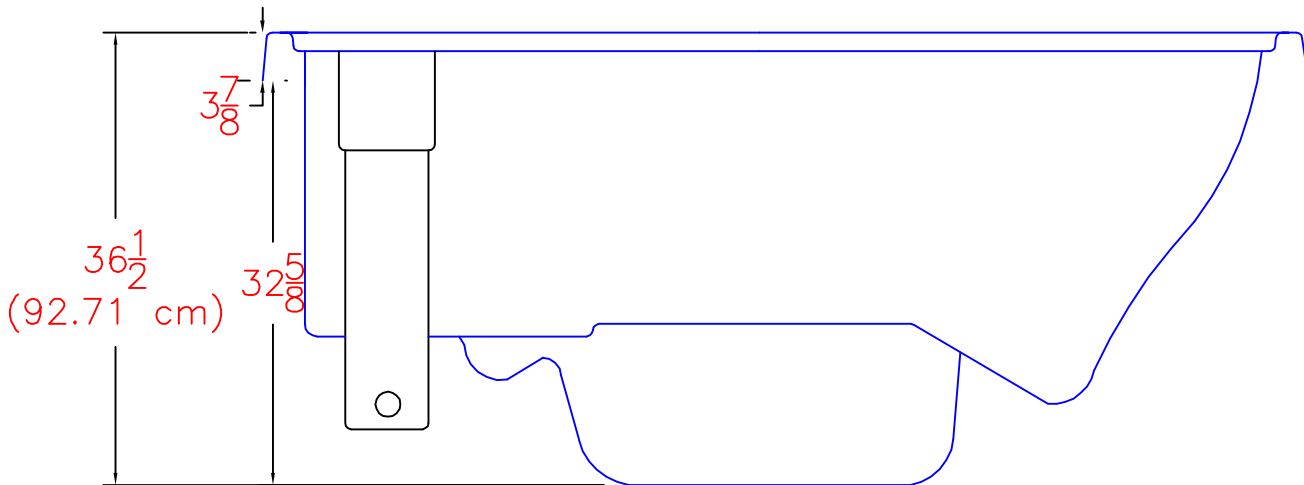

2018 SERENITY 6000 GOLD
(31 actual jets)

NOTE:
Dimensional tolerances are as follows due to variations in manufacturing:
Length / Width / Height(s): +/- 3/8"
Height Variance (side to side): +/- 1/4"