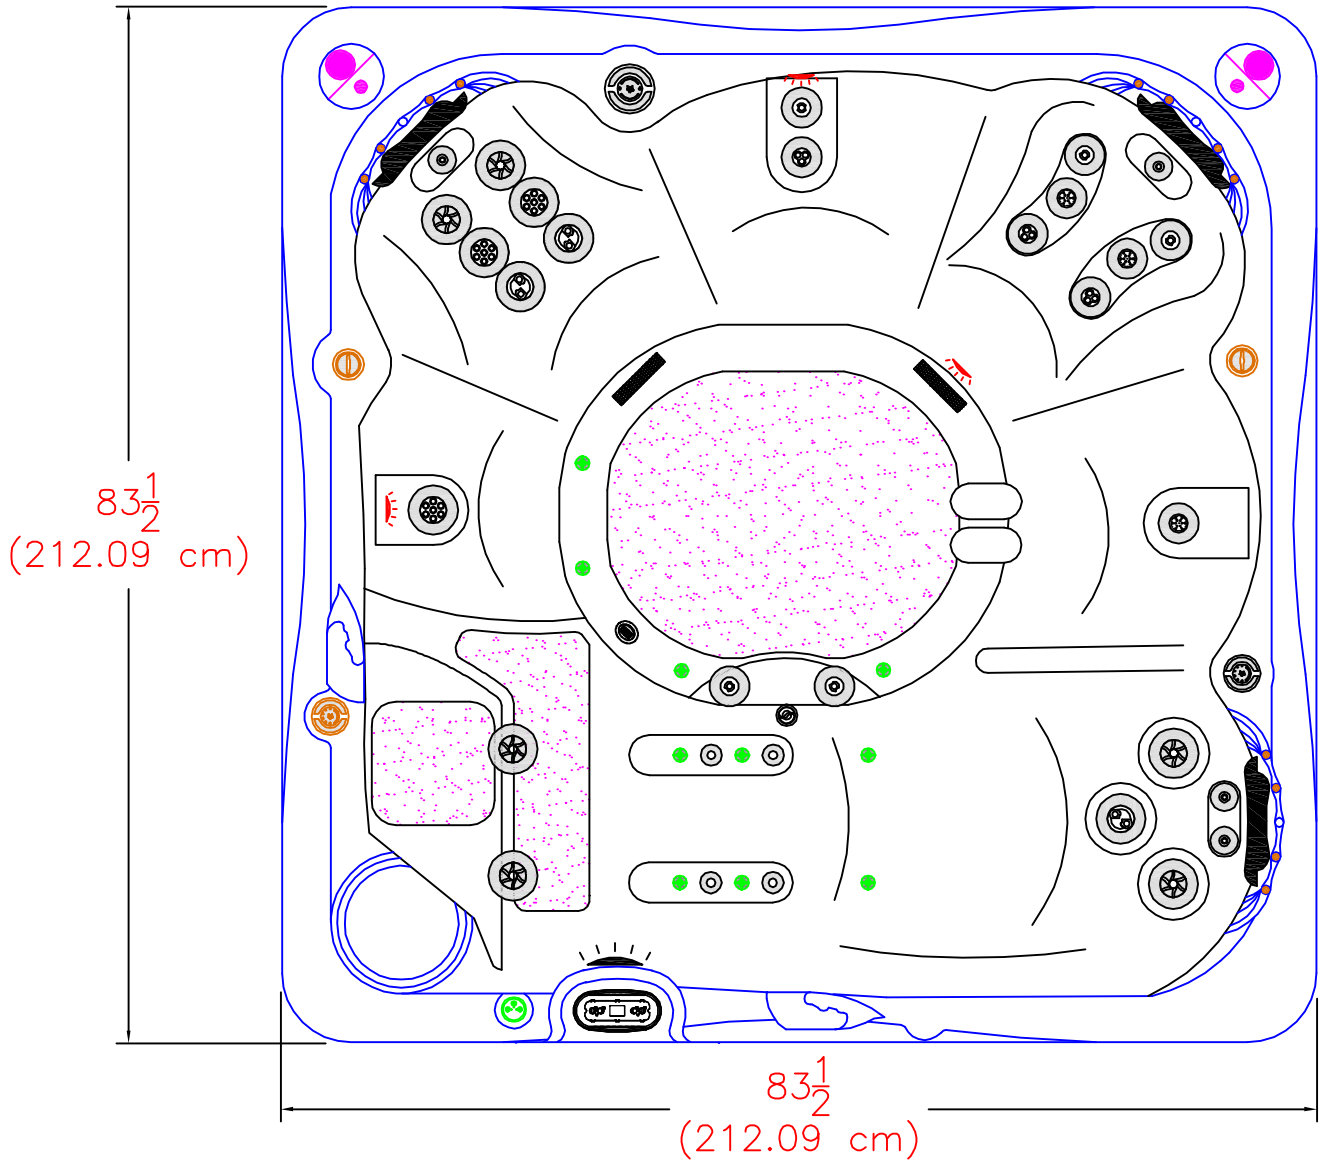

2018 SERENITY 6000 GOLD
(31 actual jets)

NOTE:
Dimensional tolerances are as follows due to variations in manufacturing:
Length / Width / Height(s): +/- 3/8"
Height Variance (side to side): +/- 1/4"