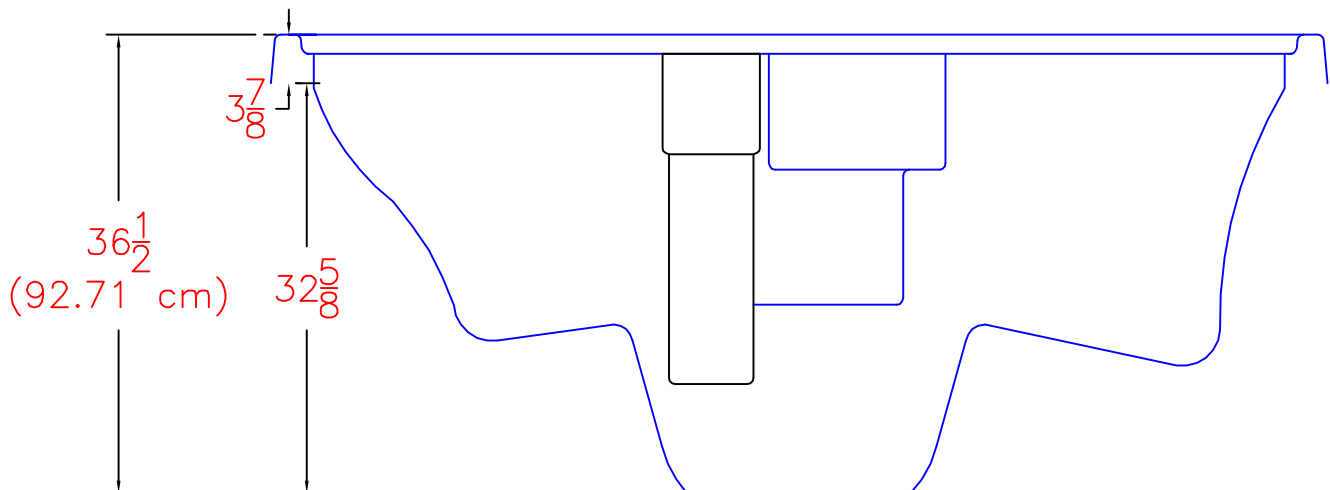

2018 SERENITY 7000 GOLD
(31 actual jets)

NOTE:
Dimensional tolerances are as follows due to variations in manufacturing:
Length / Width / Height(s): +/- 3/8"
Height Variance (side to side): +/- 1/4"