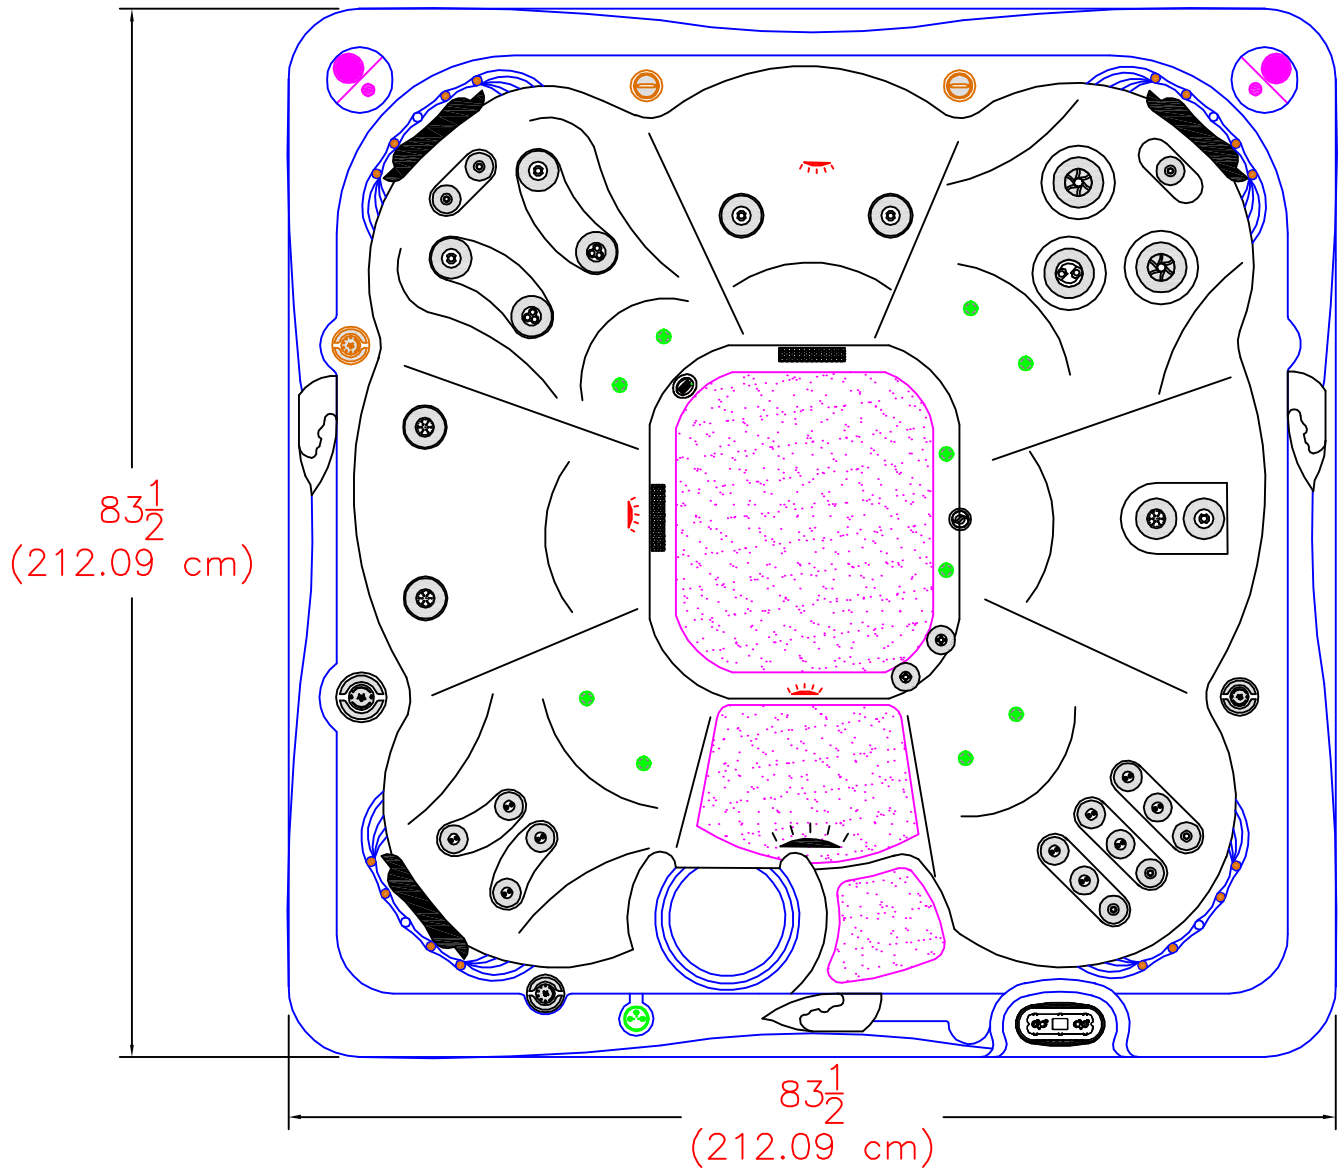

2018 SERENITY 7000 GOLD
(31 actual jets)

NOTE:
Dimensional tolerances are as follows due to variations in manufacturing:
Length / Width / Height(s): +/- 3/8"
Height Variance (side to side): +/- 1/4"