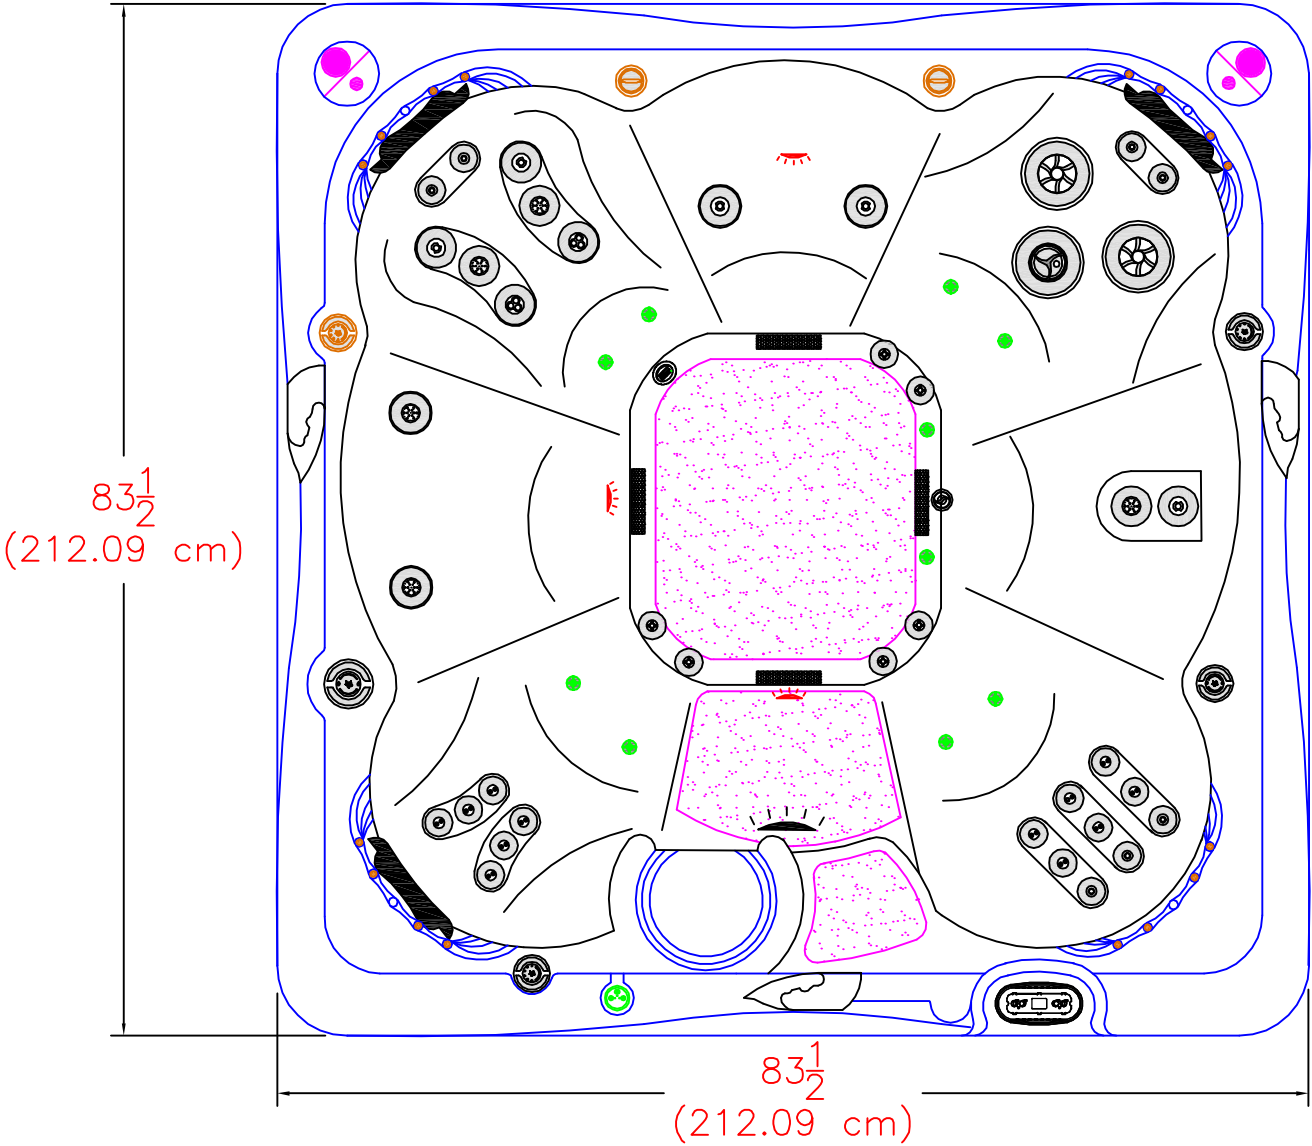

2018 SERENITY 7000 PLATINUM
(40 jets including ozone)

NOTE:
Dimensional tolerances are as follows due to variations in manufacturing:
Length / Width / Height(s): +/- 3/8"
Height Variance (side to side): +/- 1/4"