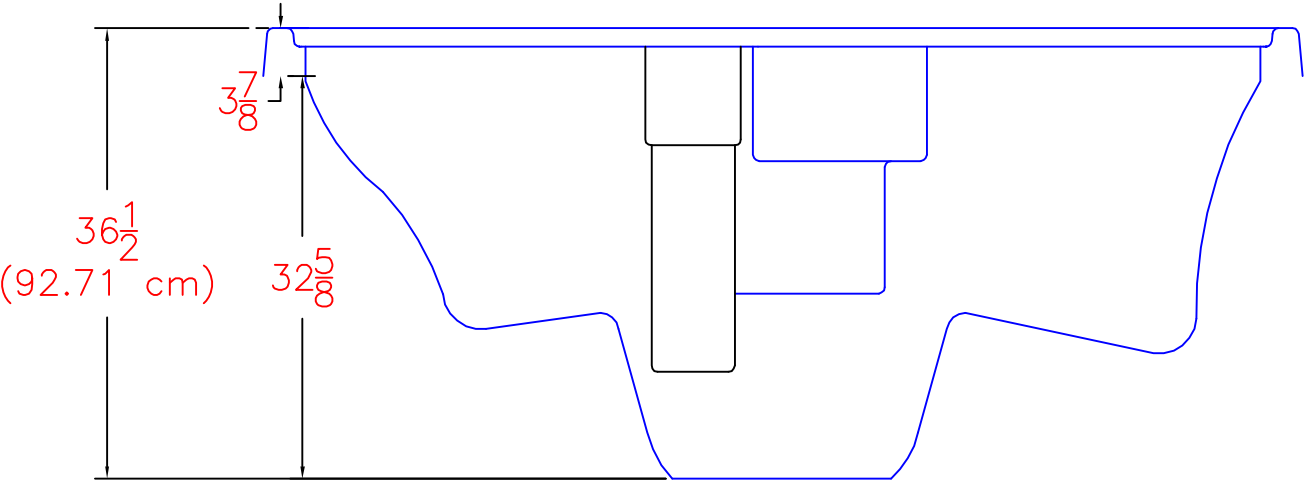

2018 SERENITY 7000 PLATINUM
(40 jets including ozone)

NOTE:
Dimensional tolerances are as follows due to variations in manufacturing:
Length / Width / Height(s): +/- 3/8"
Height Variance (side to side): +/- 1/4"