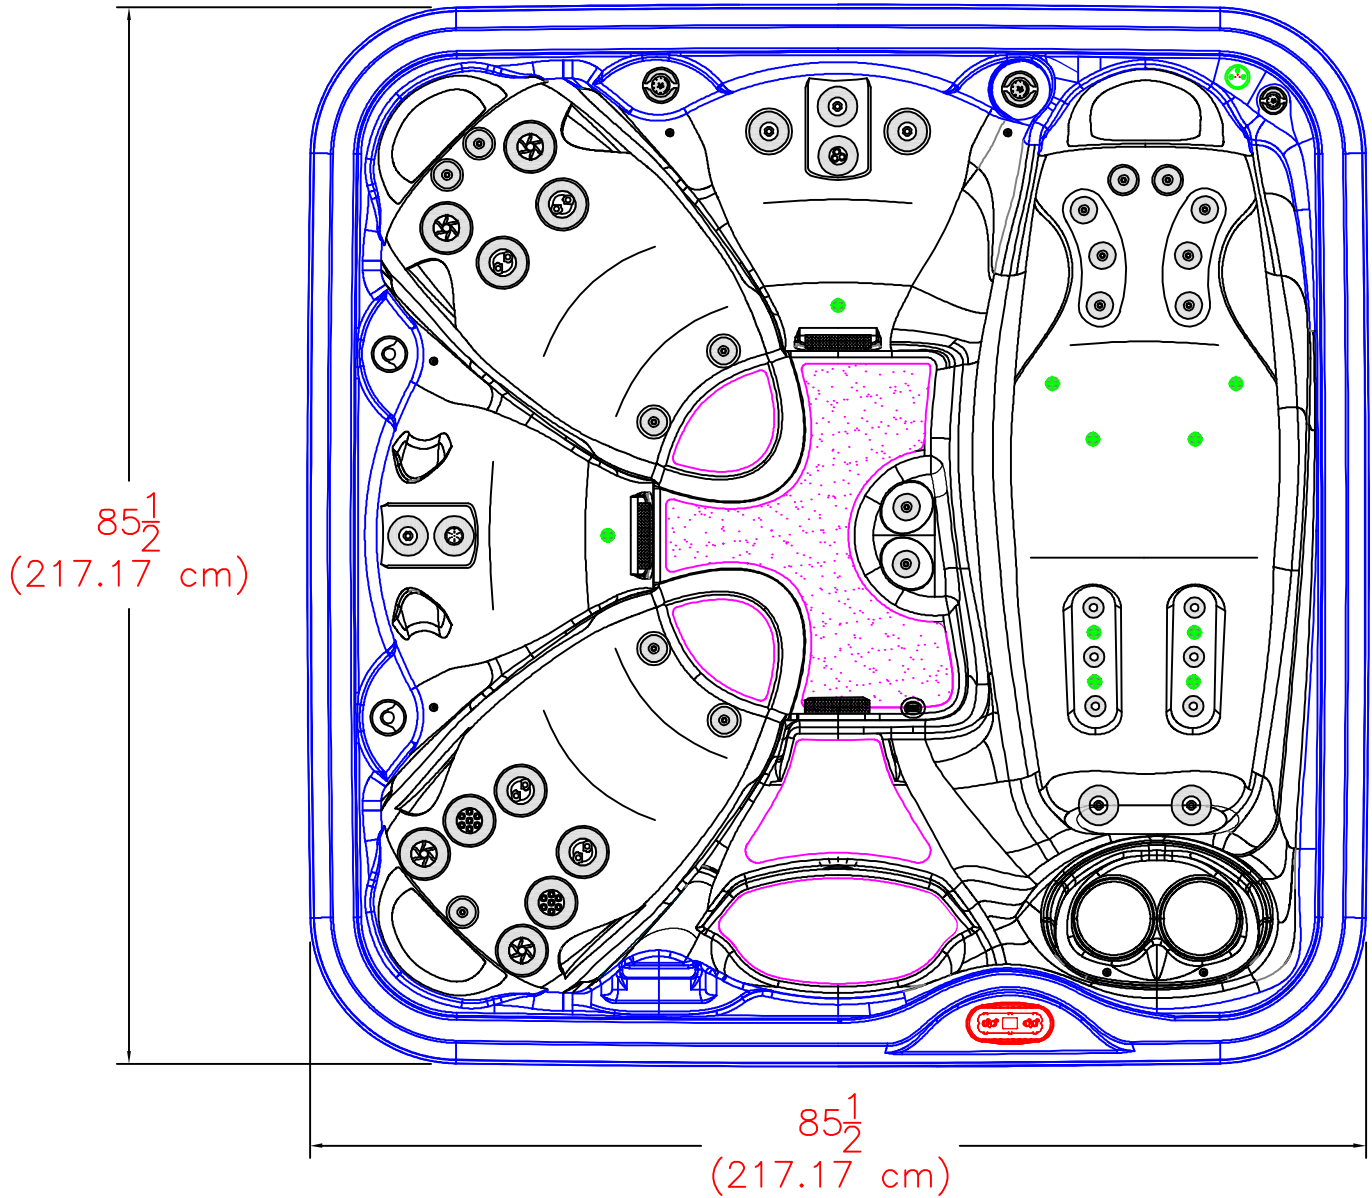

2020 SERENITY 5900
(41 actual jets)

NOTE:
Dimensional tolerances are as follows due to variations in manufacturing:
Length / Width / Height(s): +/- 3/8"
Height Variance (side to side): +/- 1/4"