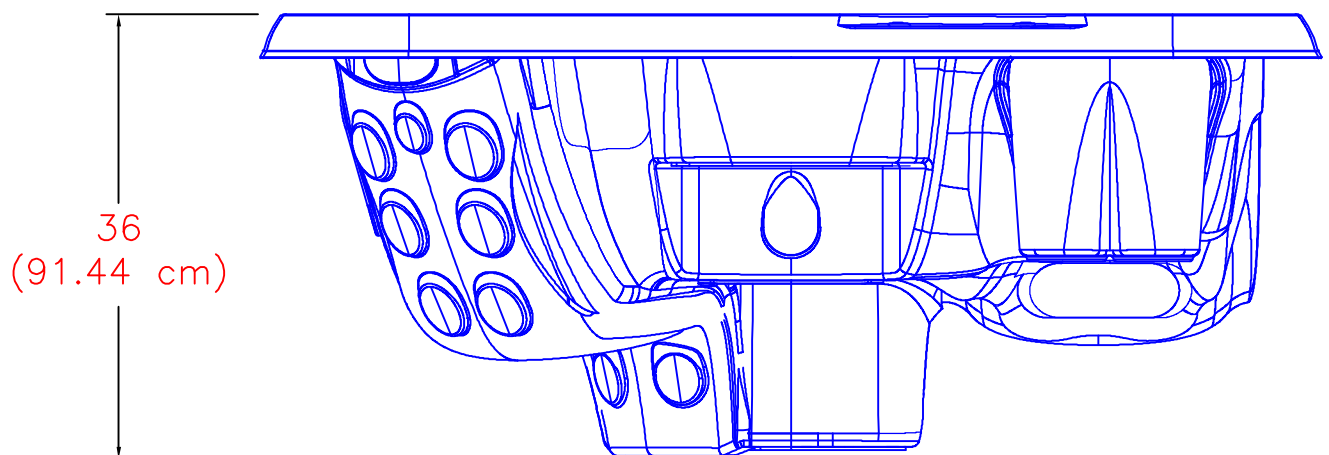

2020 SERENITY 5900
(41 actual jets)

NOTE:
Dimensional tolerances are as follows due to variations in manufacturing:
Length / Width / Height(s): +/- 3/8"
Height Variance (side to side): +/- 1/4"