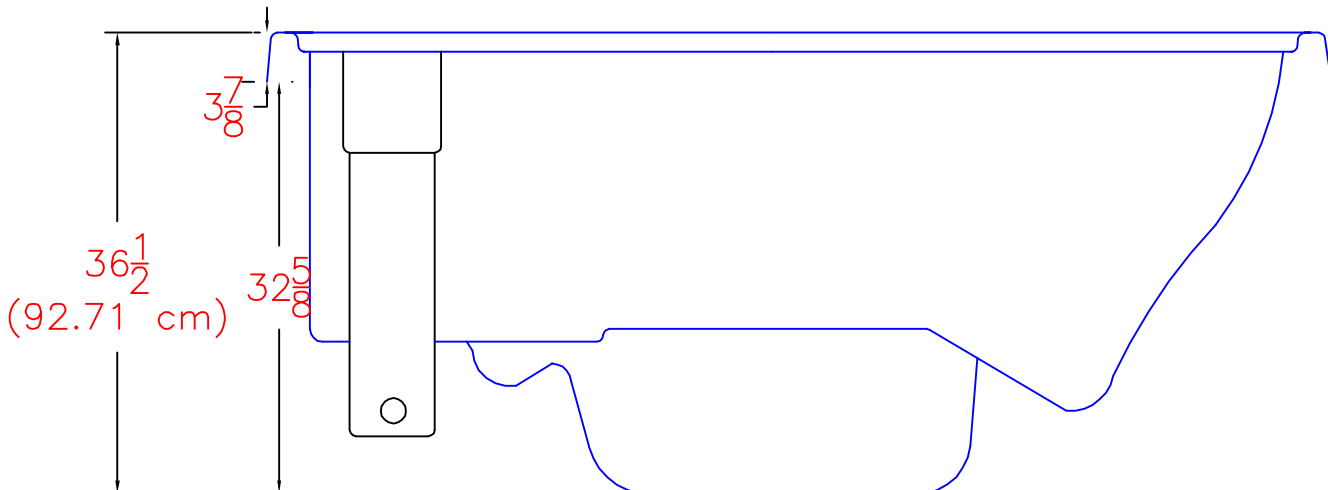

2018 SERENITY 6000 PLATINUM
(41 actual jets)

NOTE:
Dimensional tolerances are as follows due to variations in manufacturing:
Length / Width / Height(s): +/- 3/8"
Height Variance (side to side): +/- 1/4"