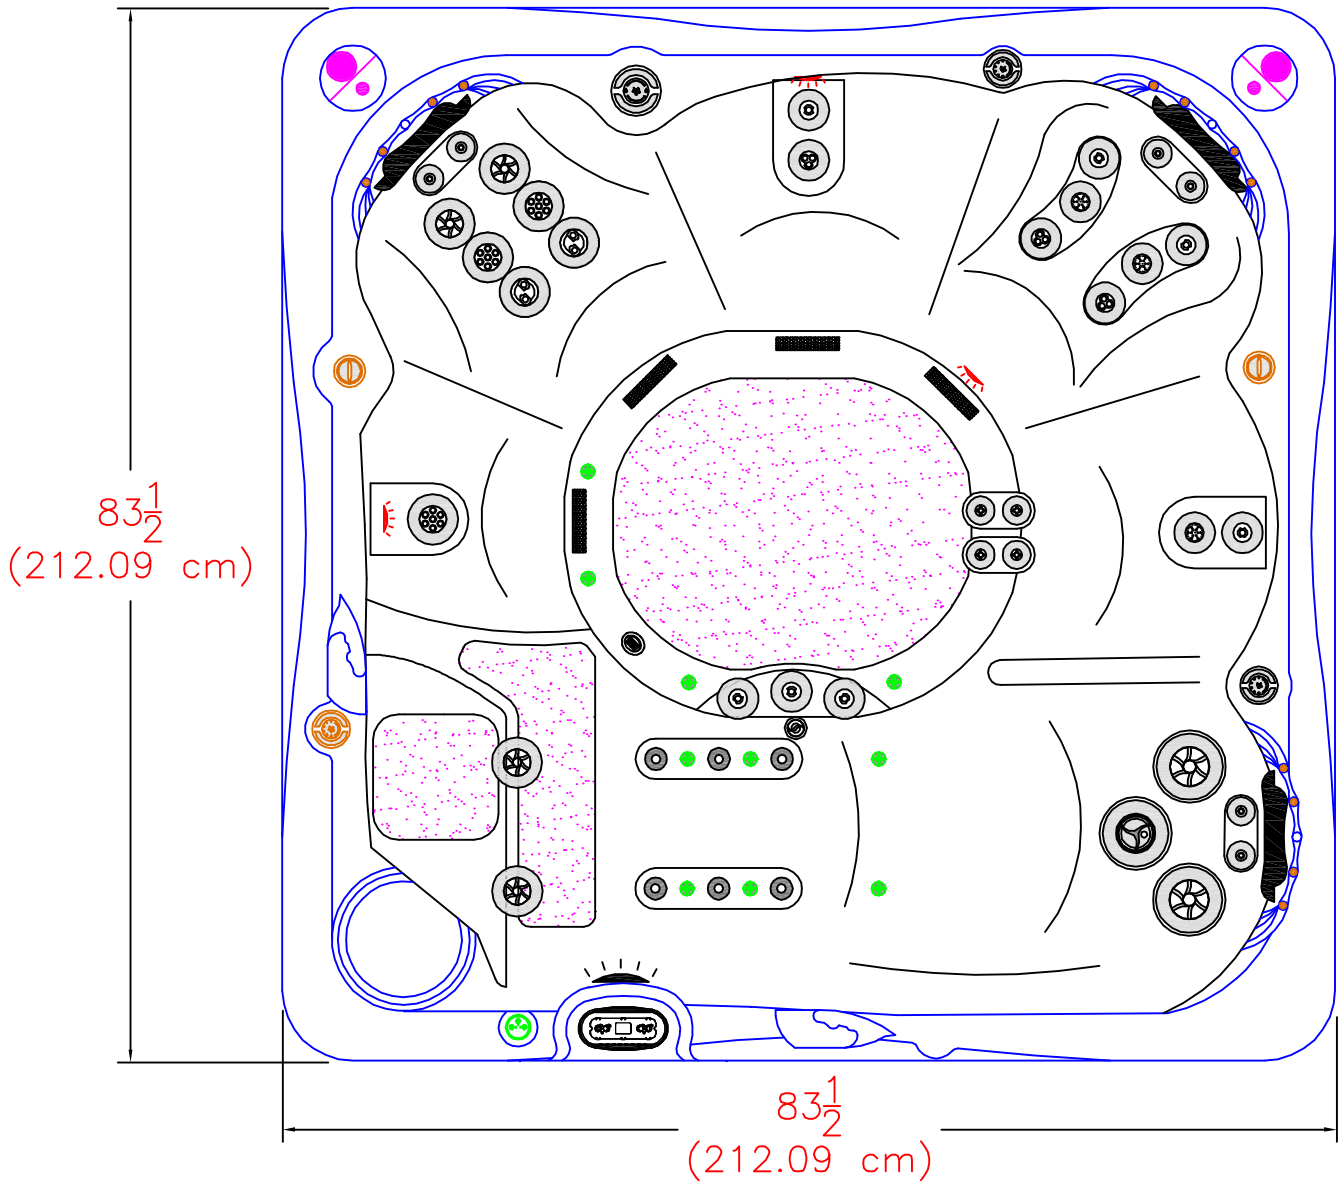

2018 SERENITY 6000 PLATINUM
(41 actual jets)

NOTE:
Dimensional tolerances are as follows due to variations in manufacturing:
Length / Width / Height(s): +/- 3/8"
Height Variance (side to side): +/- 1/4"