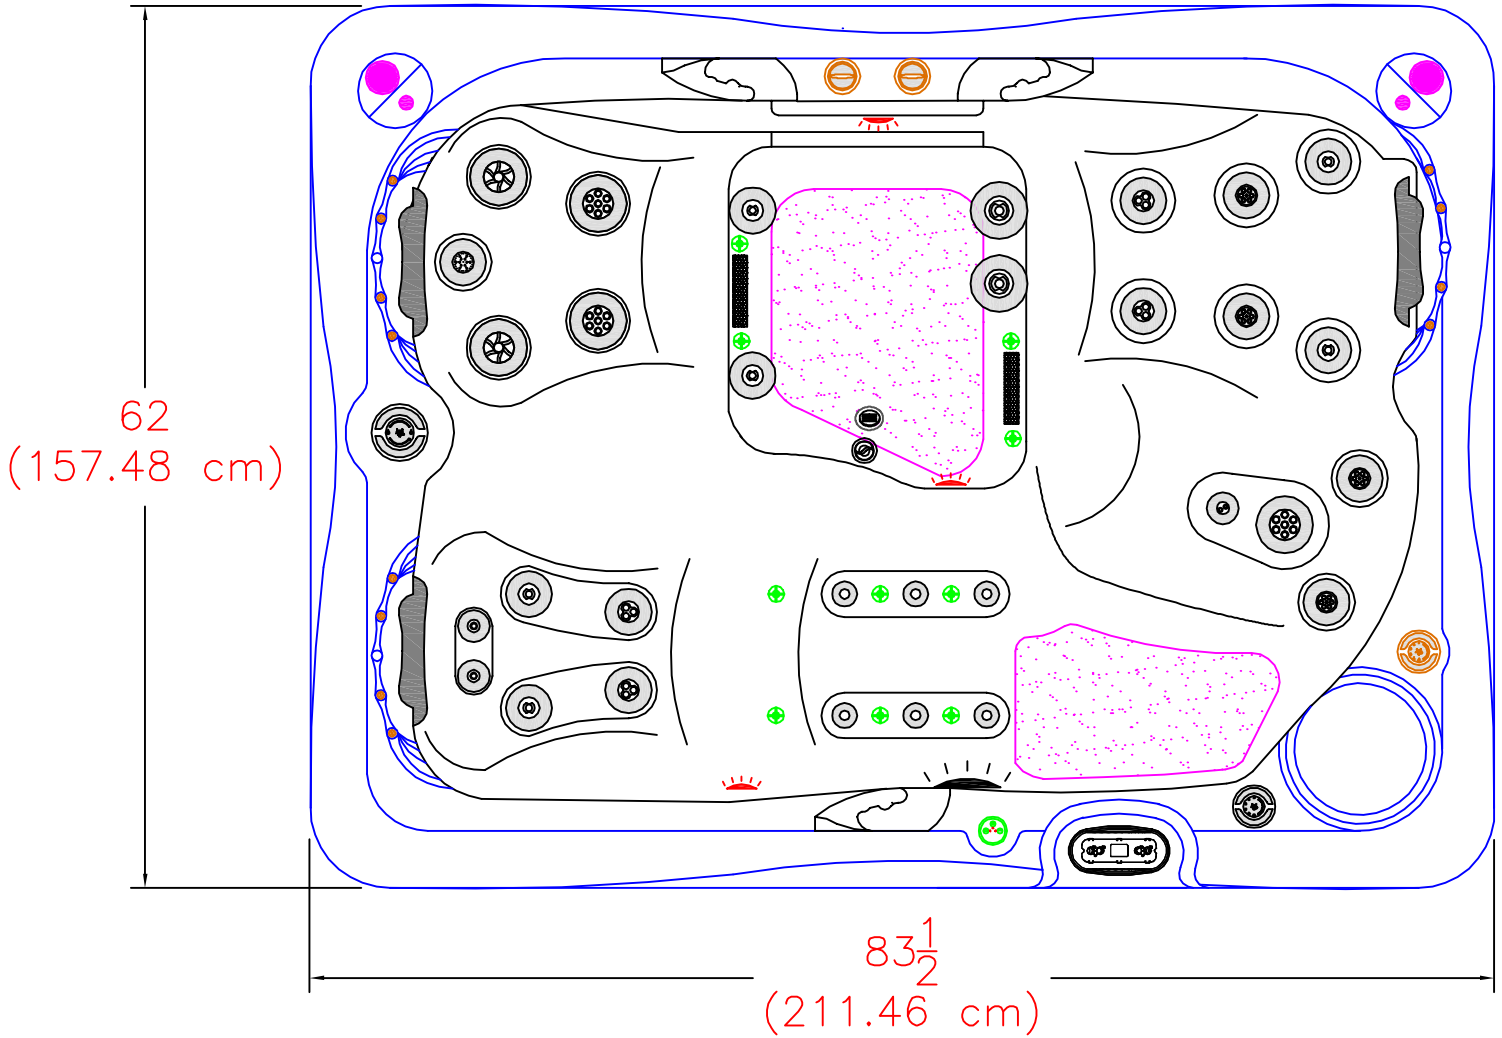

2018 SERENITY 4000 GOLD  
(31 actual jets)

NOTE:  
Dimensional tolerances are as follows due to variations in manufacturing:  
Length / Width / Height(s): +/- 3/8"  
Height Variance (side to side): +/- 1/4"