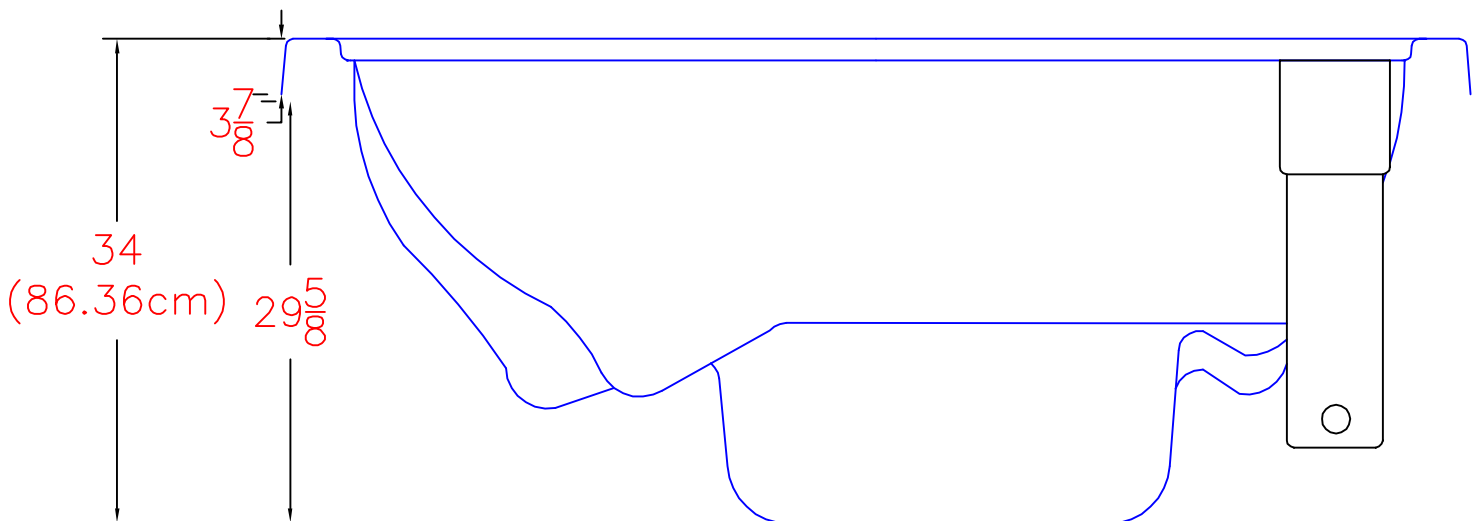

2018 SERENITY 4000 GOLD  
(31 actual jets)

NOTE:  
Dimensional tolerances are as follows due to variations in manufacturing:  
Length / Width / Height(s): +/- 3/8"  
Height Variance (side to side): +/- 1/4"