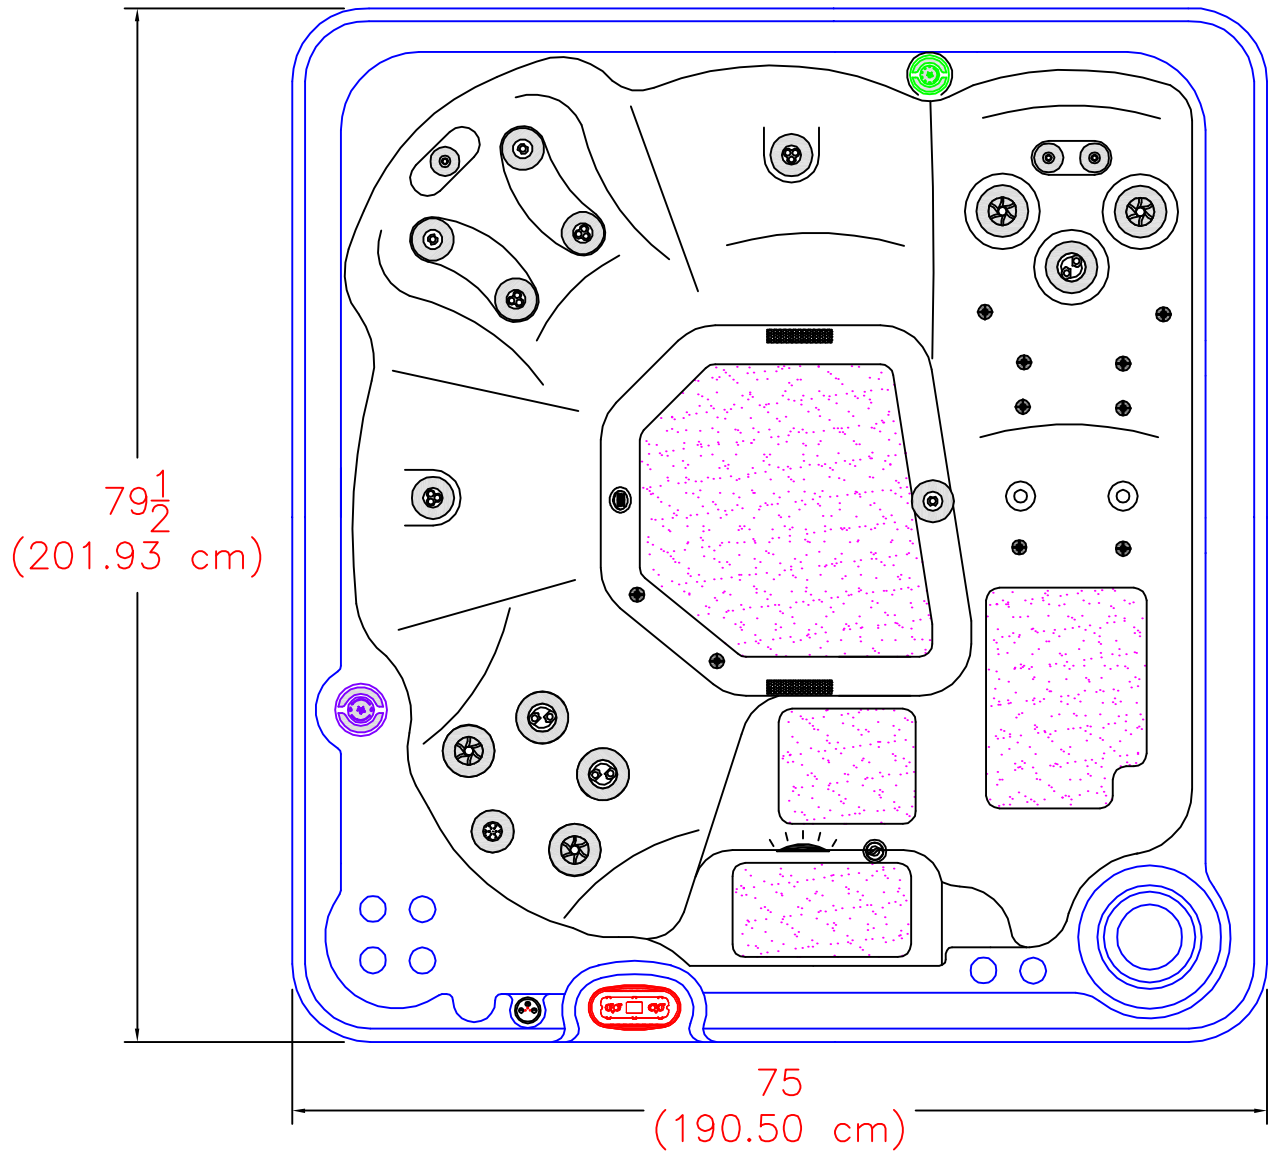

2016 SERENITY SE5 SPECIAL EDITION
(20 actual jets)

NOTE:
Dimensional tolerances are as follows due to variations in manufacturing:
Length / Width / Height(s): +/- 3/8"
Height Variance (side to side): +/- 1/4"