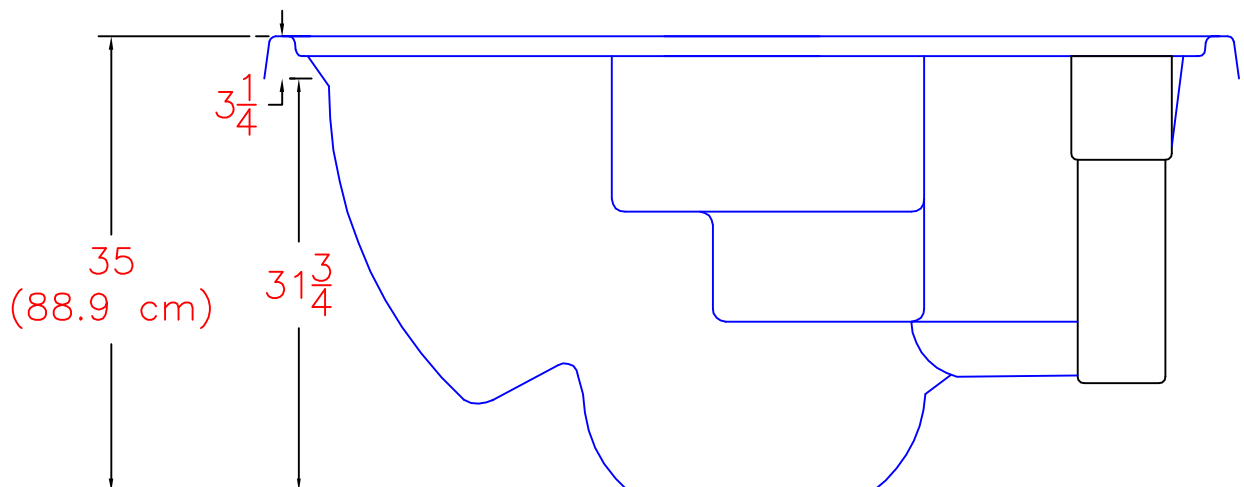

2016 SERENITY SE5 SPECIAL EDITION
(20 actual jets)

NOTE:
Dimensional tolerances are as follows due to variations in manufacturing:
Length / Width / Height(s): +/- 3/8"
Height Variance (side to side): +/- 1/4"