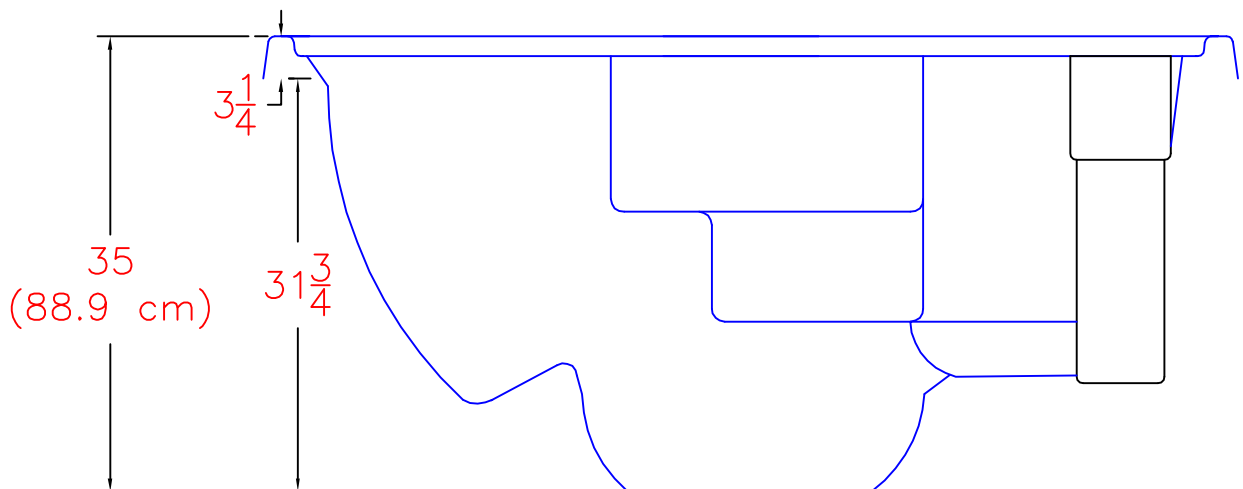

2018 SERENITY SE5 SPECIAL EDITION
(20 actual jets)

NOTE:
Dimensional tolerances are as follows due to variations in manufacturing:
Length / Width / Height(s): +/- 3/8"
Height Variance (side to side): +/- 1/4"