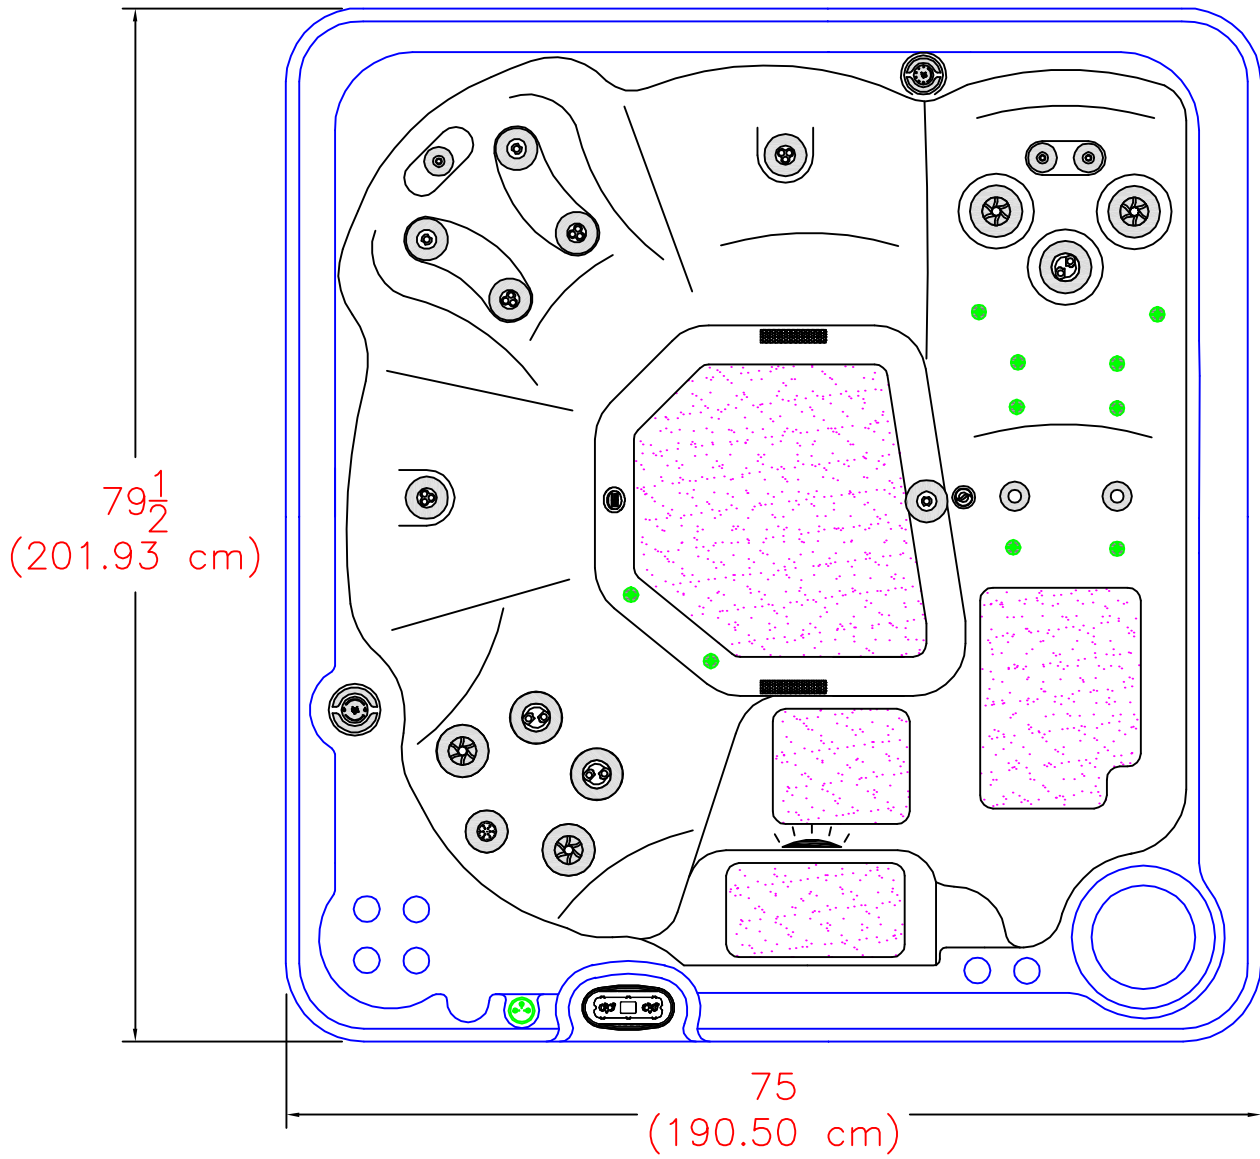

2018 SERENITY SE5 SPECIAL EDITION
(20 actual jets)

NOTE:
Dimensional tolerances are as follows due to variations in manufacturing:
Length / Width / Height(s): +/- 3/8"
Height Variance (side to side): +/- 1/4"