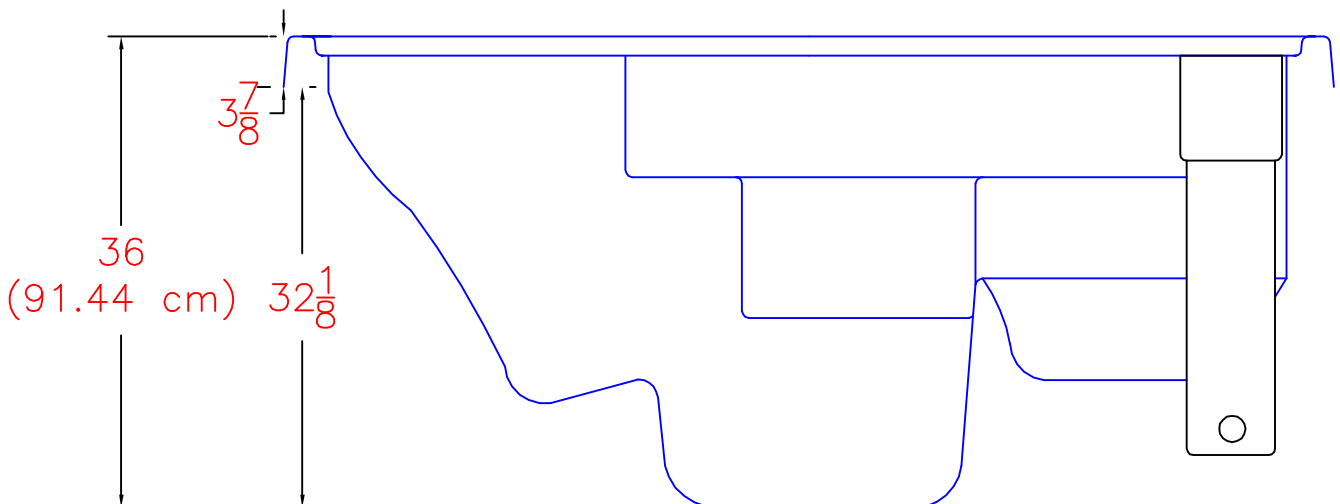

2018 SERENITY 5000 PLATINUM
(40 actual jets)

NOTE:
Dimensional tolerances are as follows due to variations in manufacturing:
Length / Width / Height(s): +/- 3/8"
Height Variance (side to side): +/- 1/4"