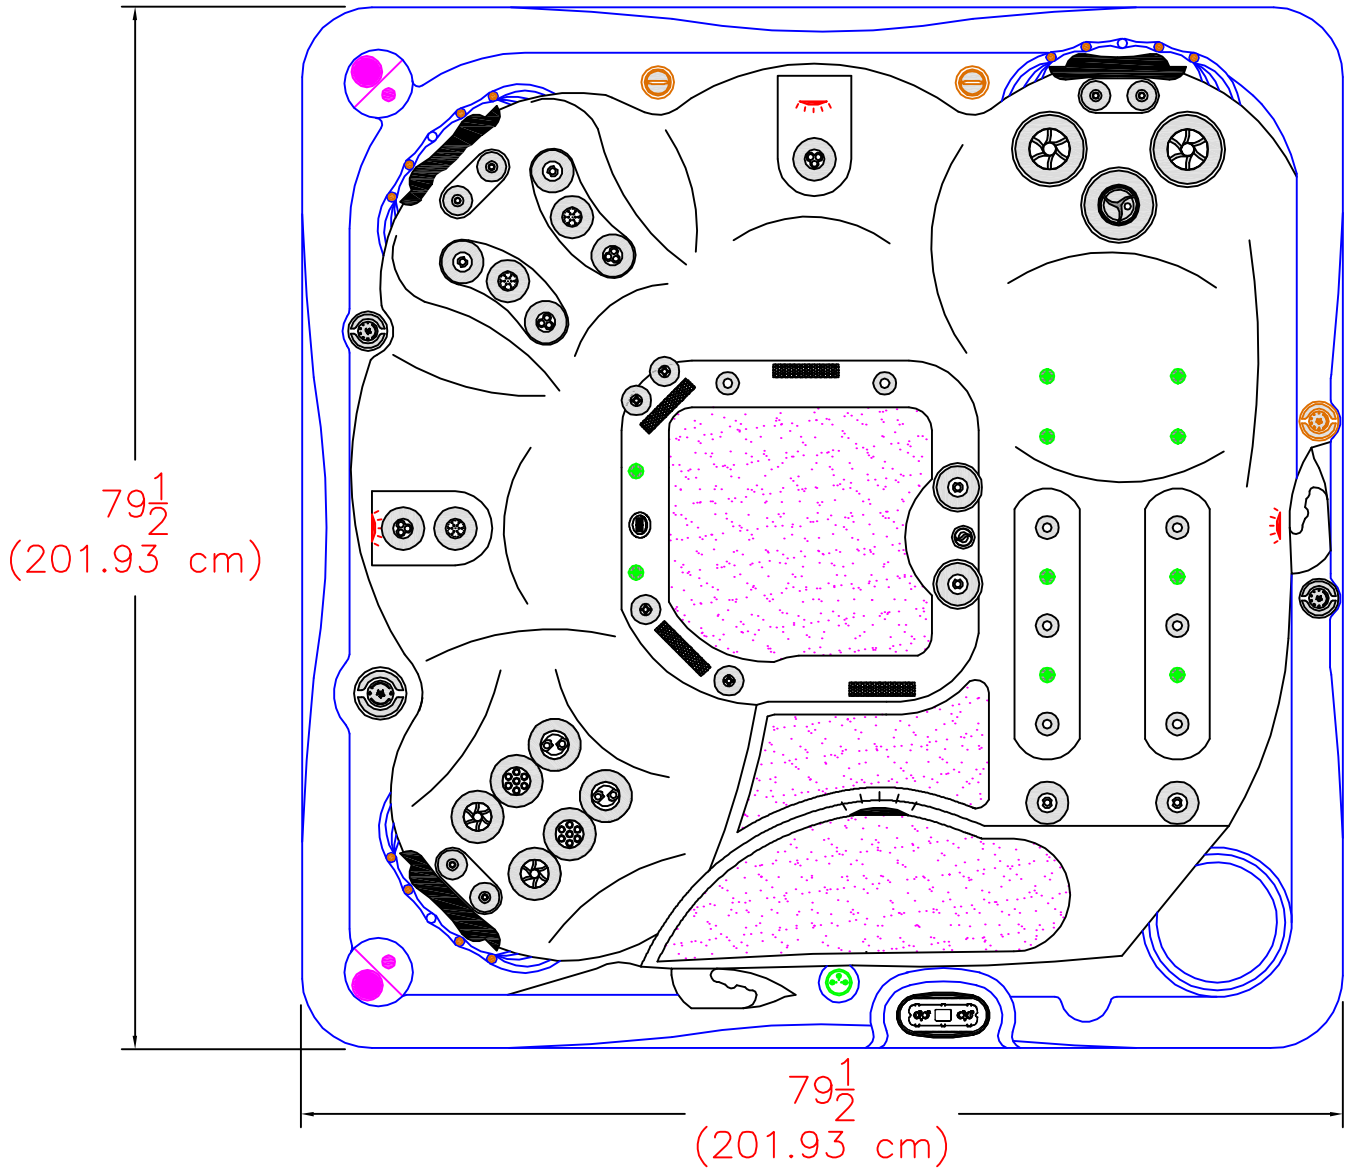

2018 SERENITY 5000 PLATINUM
(40 actual jets)

NOTE:
Dimensional tolerances are as follows due to variations in manufacturing:
Length / Width / Height(s): +/- 3/8"
Height Variance (side to side): +/- 1/4"