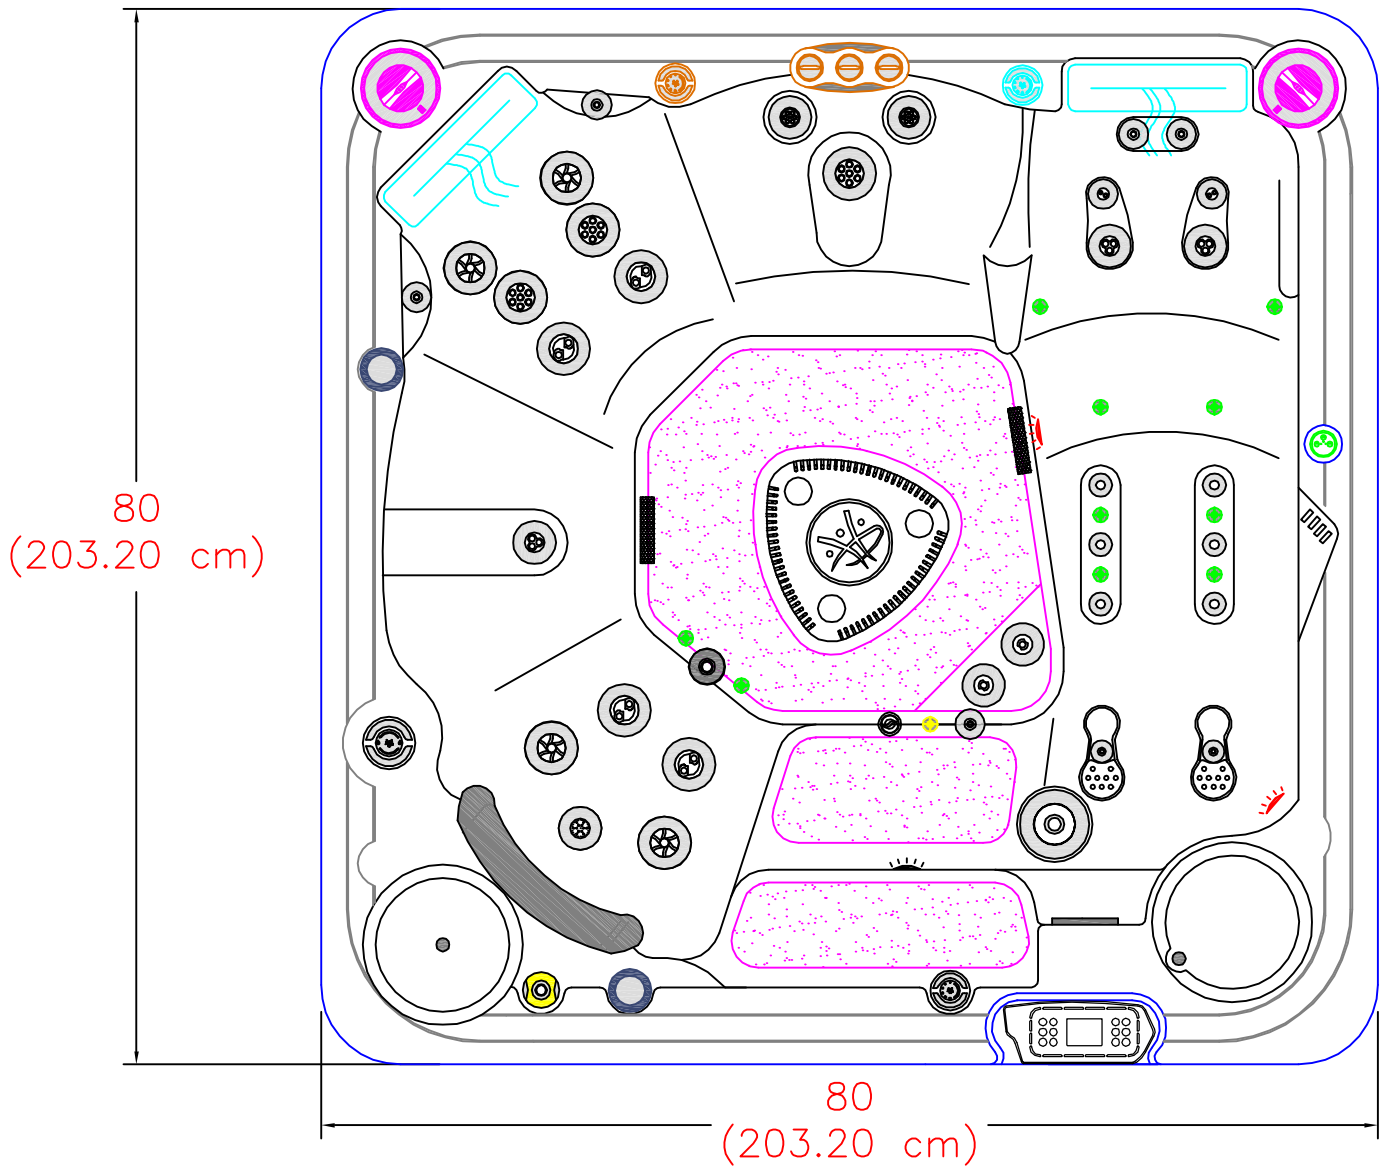

2018 SELF CLEAN 570-37" GOLD
(34 actual jets)

NOTE:
Dimensional tolerances are as follows due to variations in manufacturing:
Length / Width / Height(s): +/- 3/8"
Height Variance (side to side): +/- 1/4"