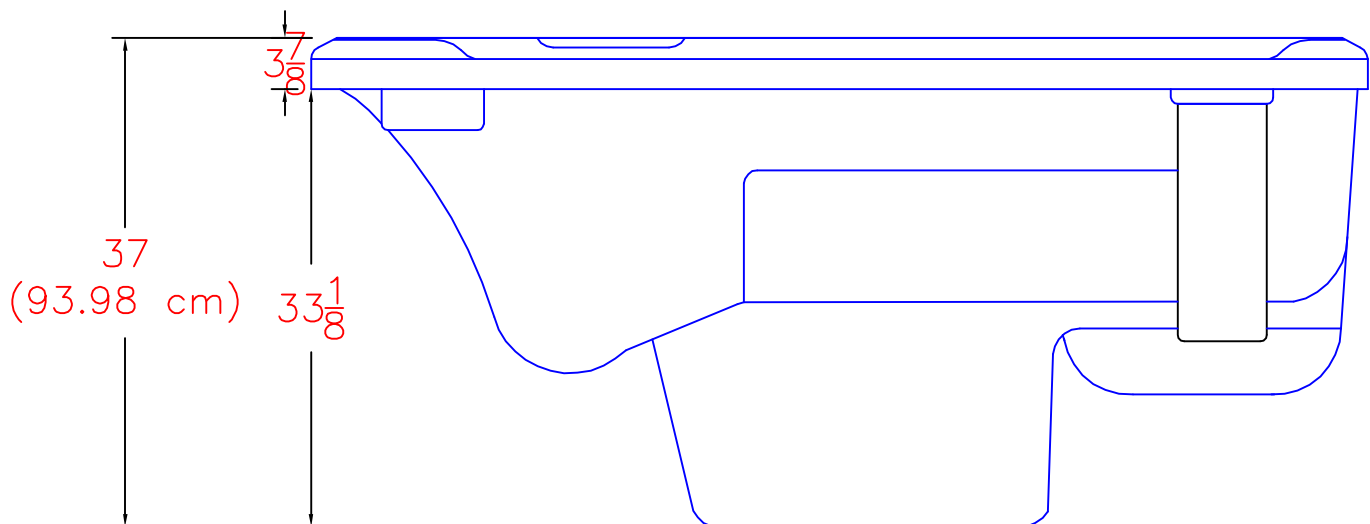

2018 SELF CLEAN 570-37" GOLD
(34 actual jets)

NOTE:
Dimensional tolerances are as follows due to variations in manufacturing:
Length / Width / Height(s): +/- 3/8"
Height Variance (side to side): +/- 1/4"