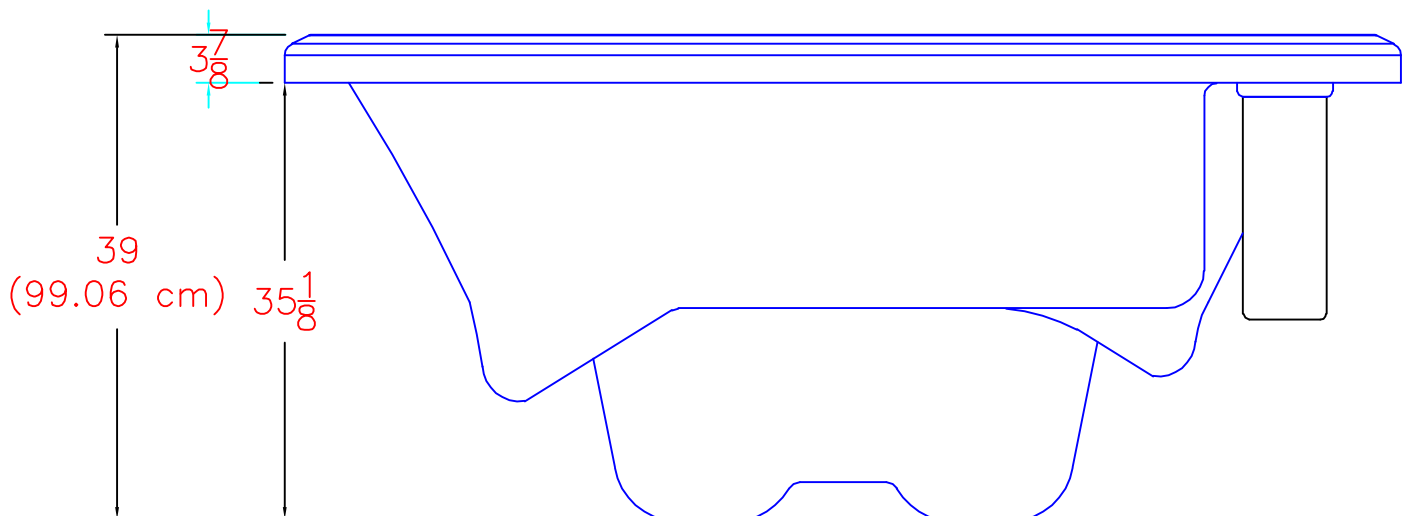

2020 SELF CLEAN 770 PLATINUM
(58 actual jets)

NOTE:
Dimensional tolerances are as follows due to variations in manufacturing:
Length / Width / Height(s): +/- 3/8"
Height Variance (side to side): +/- 1/4"