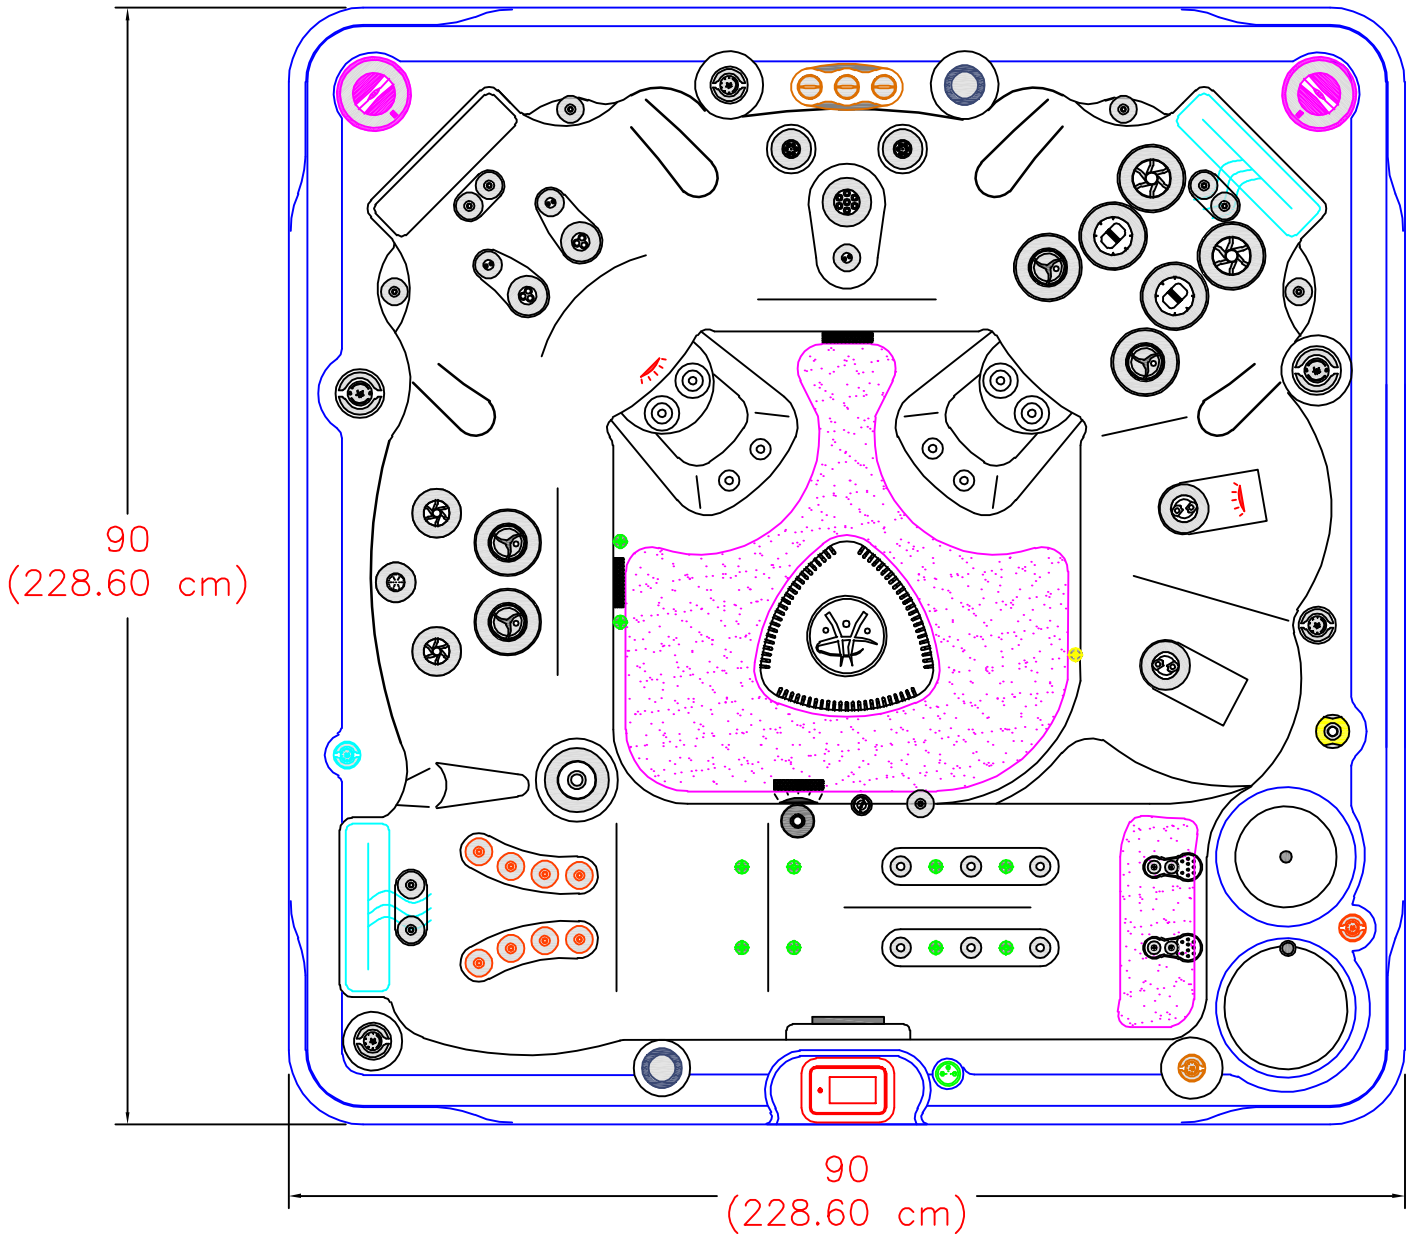

2020 SELF CLEAN 770 PLATINUM
(58 actual jets)

NOTE:
Dimensional tolerances are as follows due to variations in manufacturing:
Length / Width / Height(s): +/- 3/8"
Height Variance (side to side): +/- 1/4"