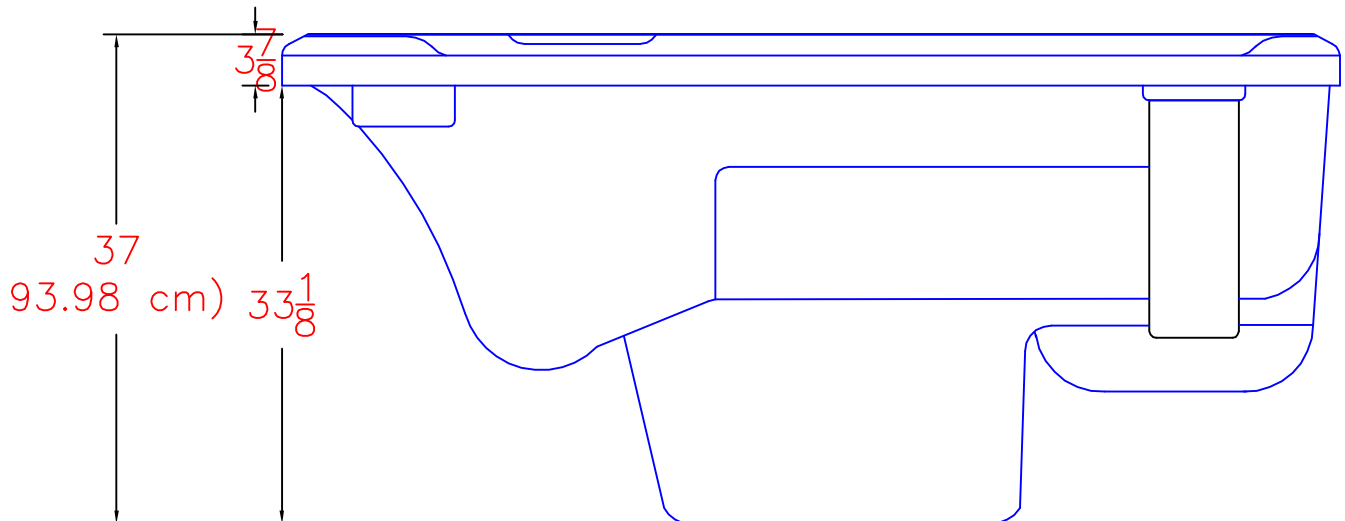

2018 SELF CLEAN 570-37" PLATINUM  
(42 actual jets)

NOTE:  
Dimensional tolerances are as follows due to variations in manufacturing:  
Length / Width / Height(s): +/- 3/8"  
Height Variance (side to side): +/- 1/4"