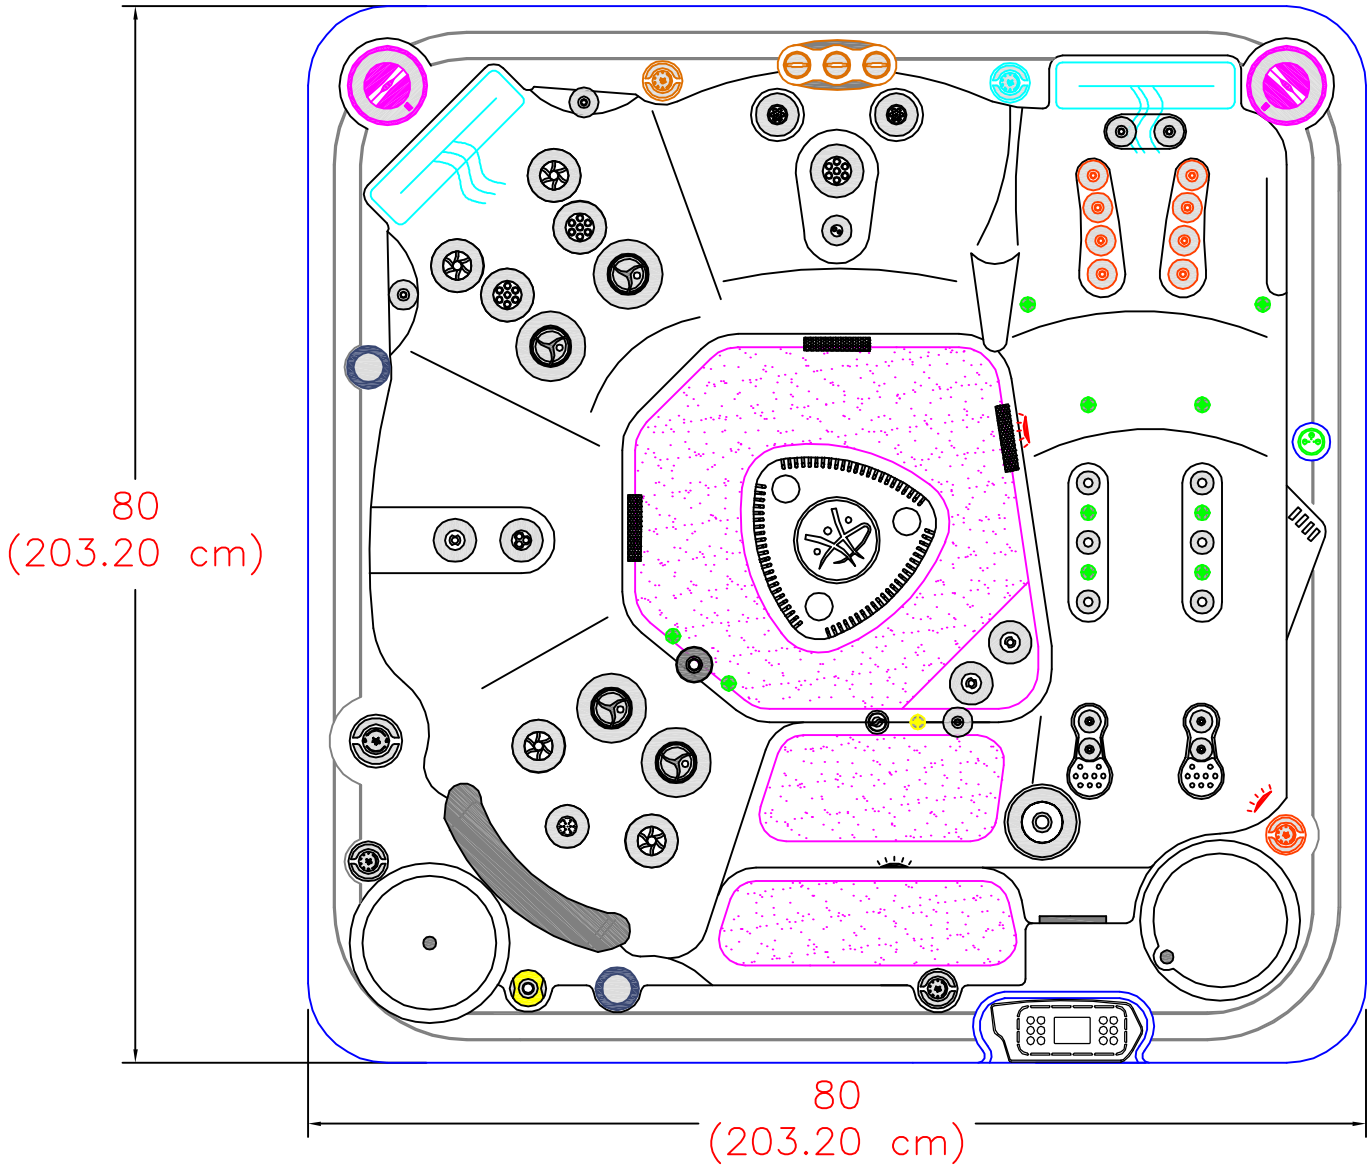

2018 SELF CLEAN 570-37" PLATINUM  
(42 actual jets)

NOTE:  
Dimensional tolerances are as follows due to variations in manufacturing:  
Length / Width / Height(s): +/- 3/8"  
Height Variance (side to side): +/- 1/4"