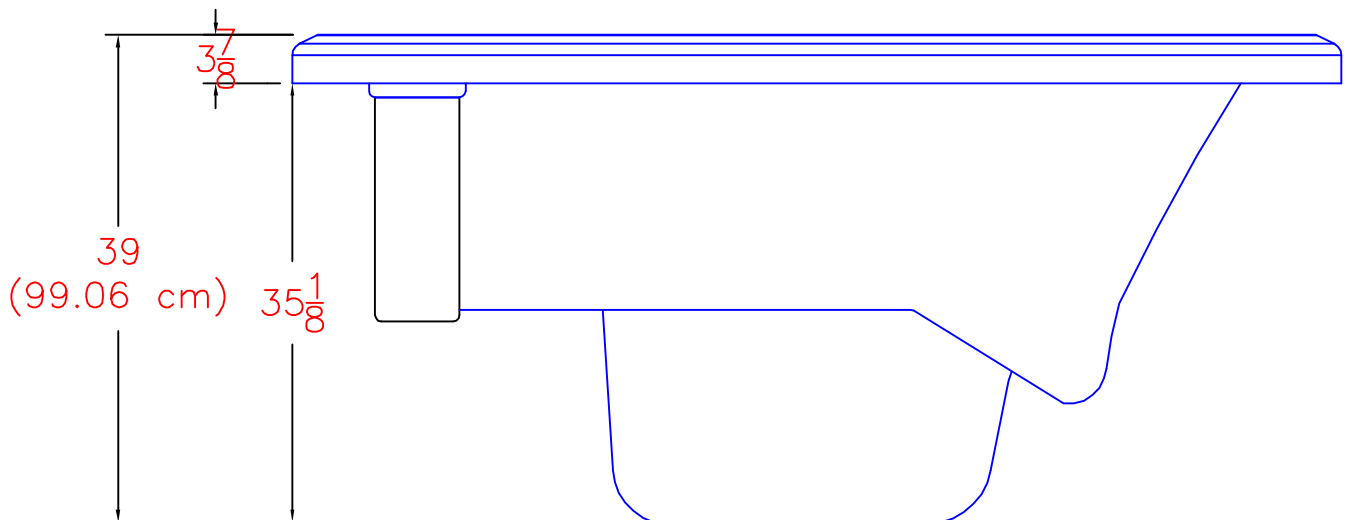

2016 SELF CLEAN 695 GOLD
(37 actual jets)

NOTE:
Dimensional tolerances are as follows due to variations in manufacturing:
Length / Width / Height(s): +/- 3/8"
Height Variance (side to side): +/- 1/4"