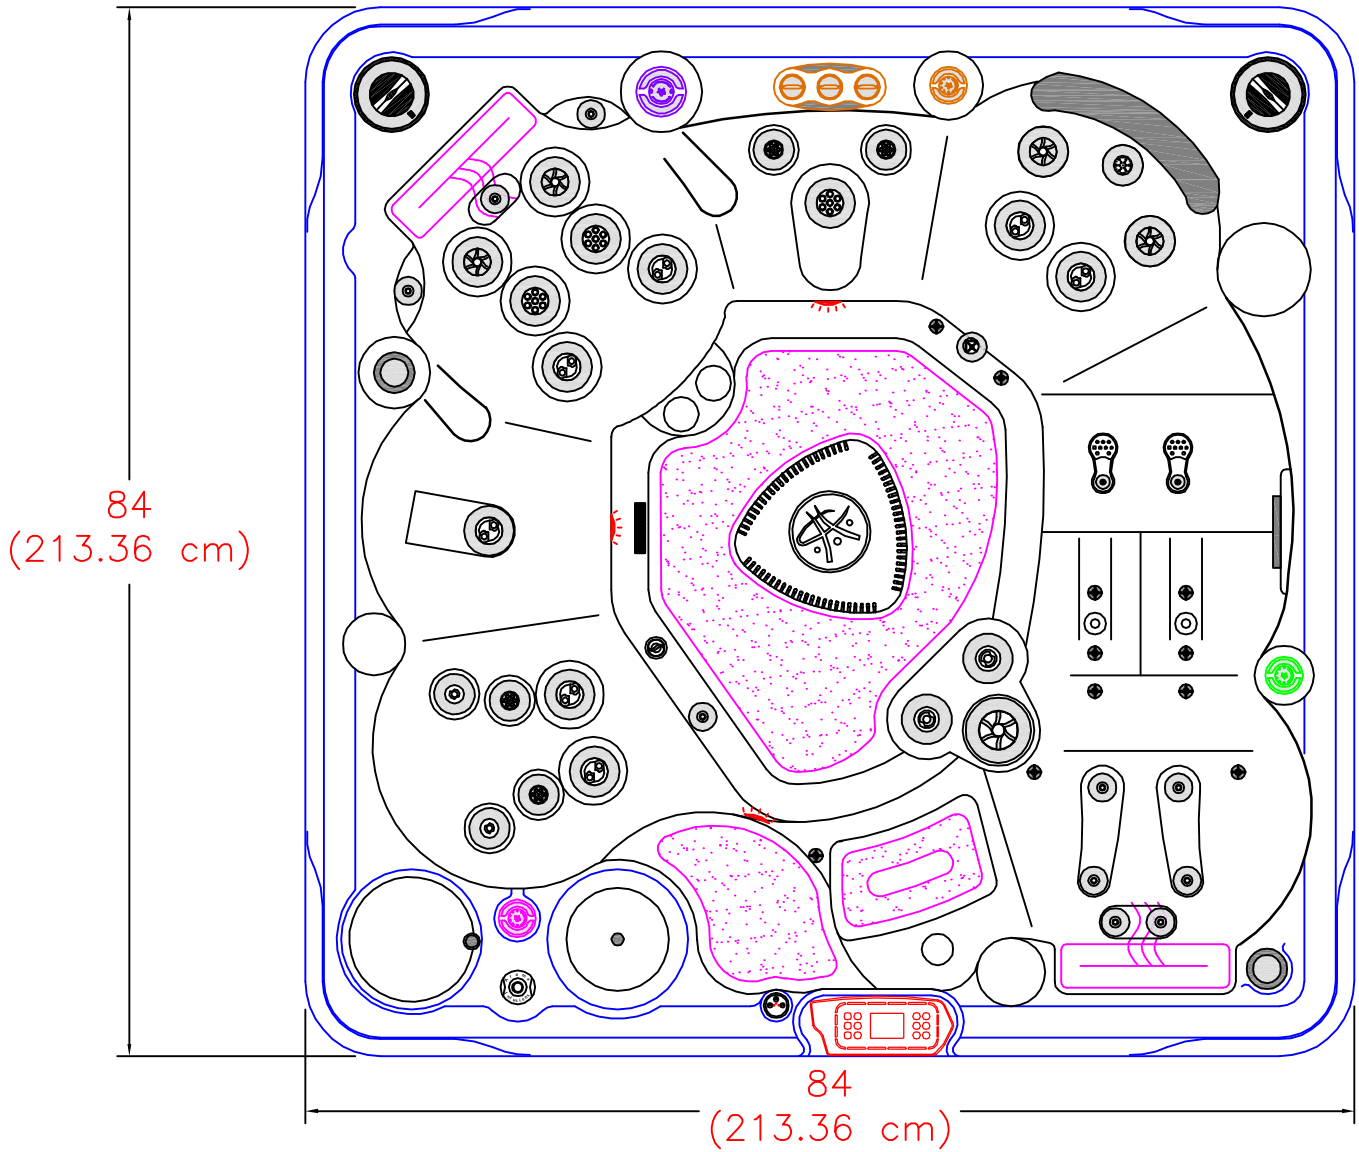

2016 SELF CLEAN 695 GOLD
(37 actual jets)

NOTE:
Dimensional tolerances are as follows due to variations in manufacturing:
Length / Width / Height(s): +/- 3/8"
Height Variance (side to side): +/- 1/4"