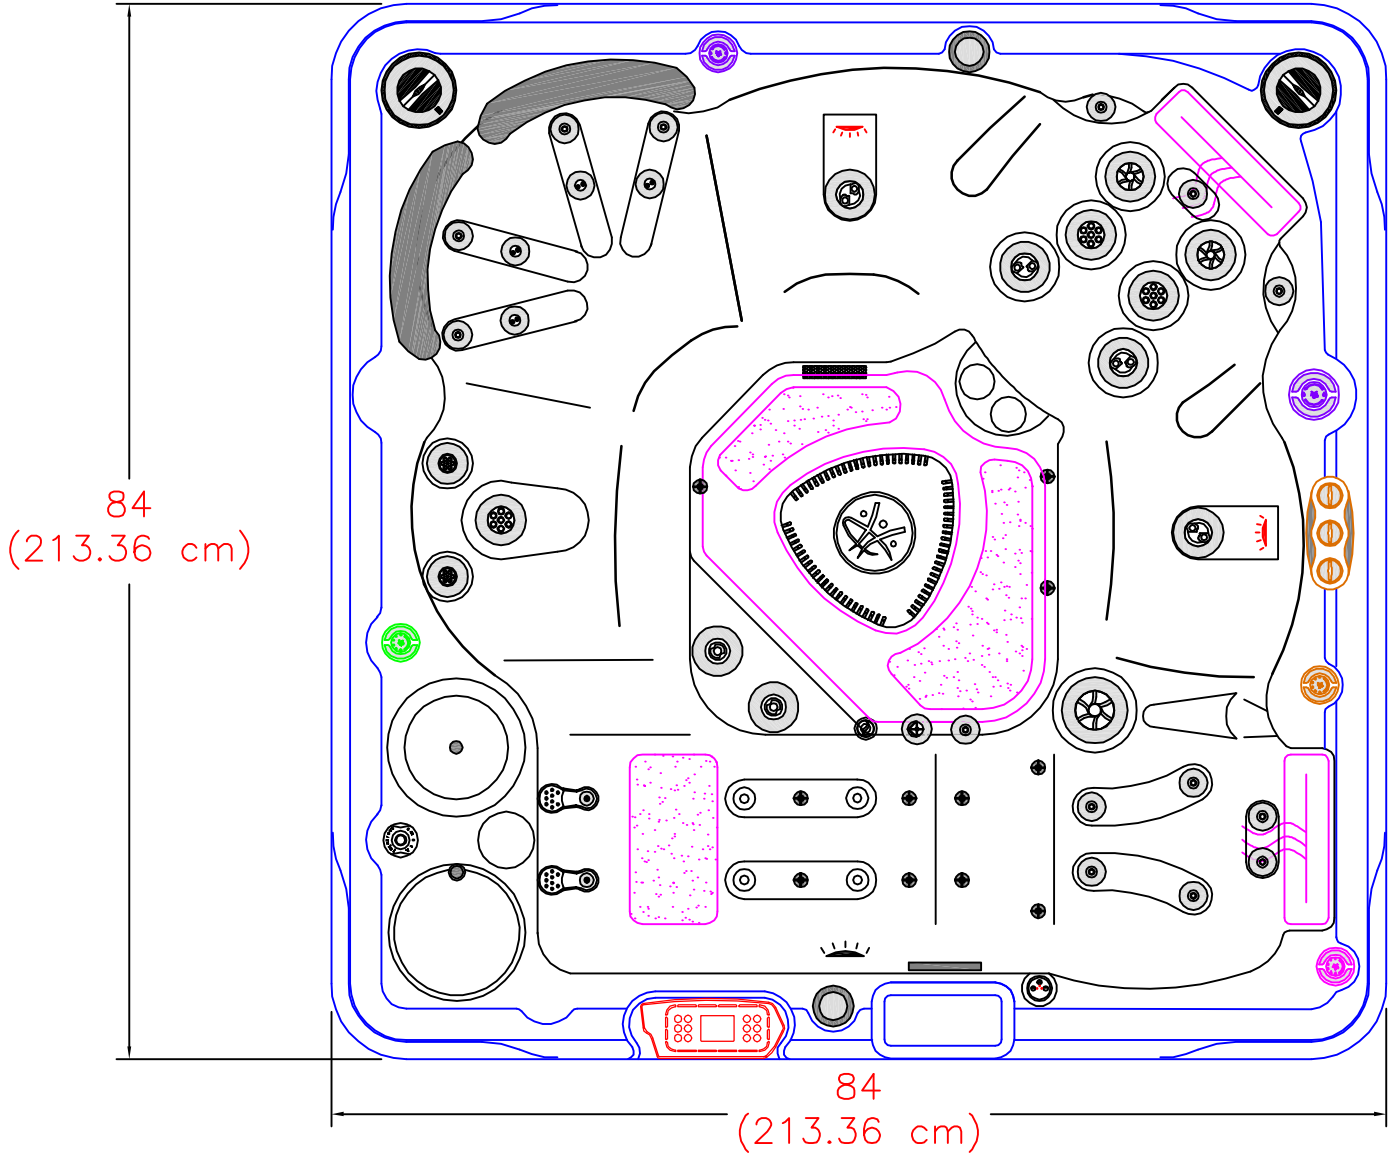

2016 SELF CLEAN 670 GOLD
(37 actual jets)

NOTE:
Dimensional tolerances are as follows due to variations in manufacturing:
Length / Width / Height(s): +/- 3/8"
Height Variance (side to side): +/- 1/4"