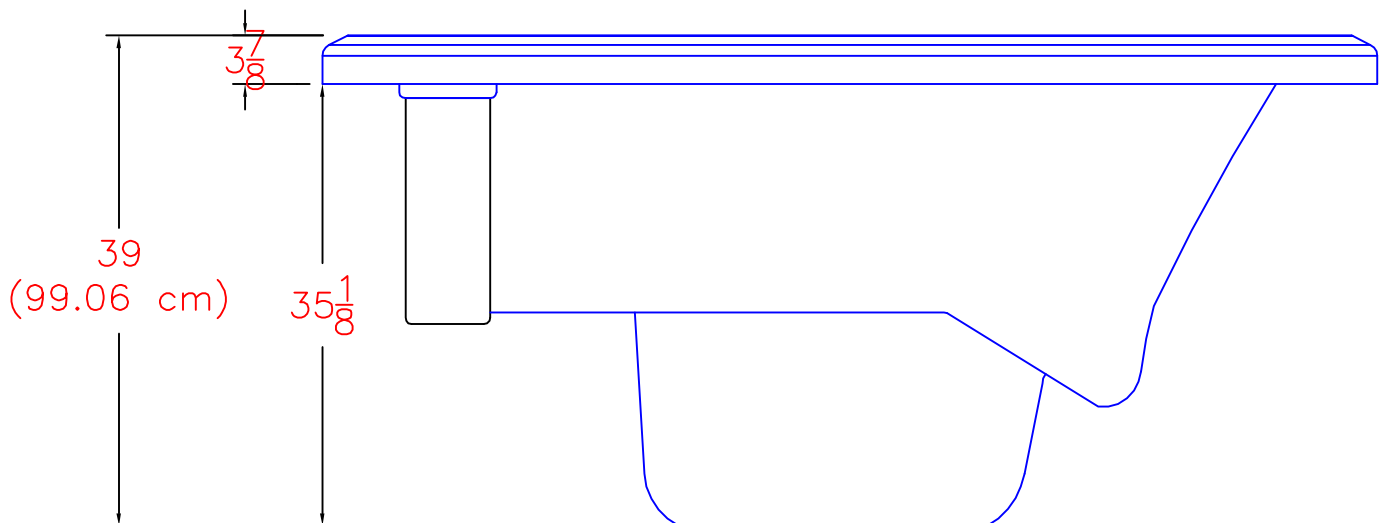

2016 SELF CLEAN 670 GOLD
(37 actual jets)

NOTE:
Dimensional tolerances are as follows due to variations in manufacturing:
Length / Width / Height(s): +/- 3/8"
Height Variance (side to side): +/- 1/4"