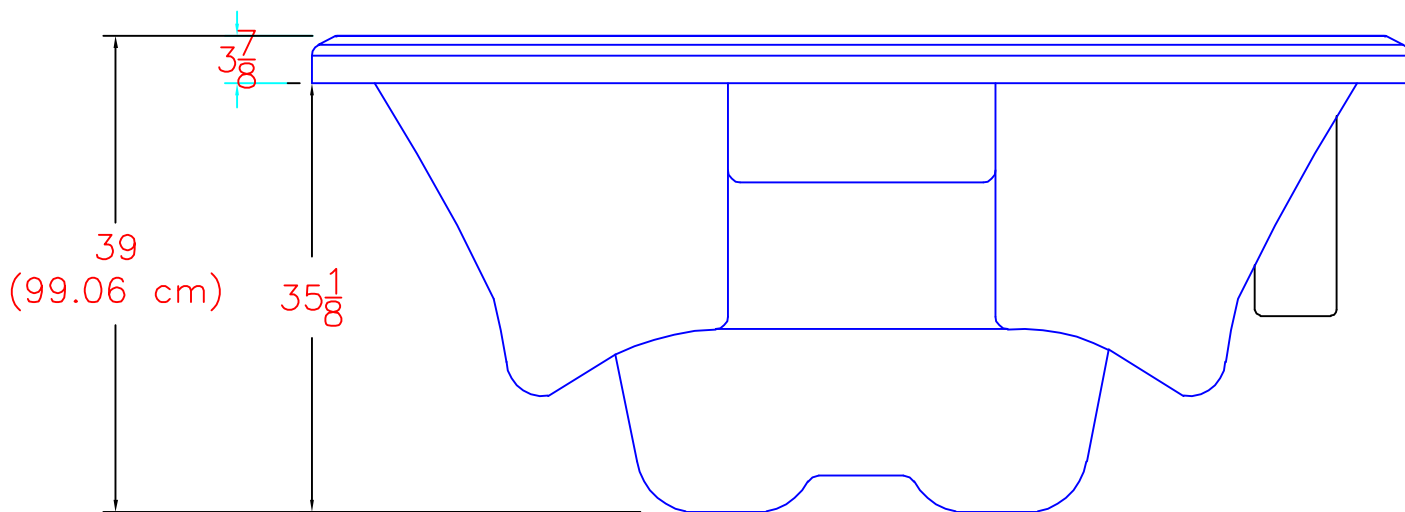

2020 SELF CLEAN 720 PLATINUM
(53 actual jets)

NOTE:
Dimensional tolerances are as follows due to variations in manufacturing:
Length / Width / Height(s): +/- 3/8"
Height Variance (side to side): +/- 1/4"