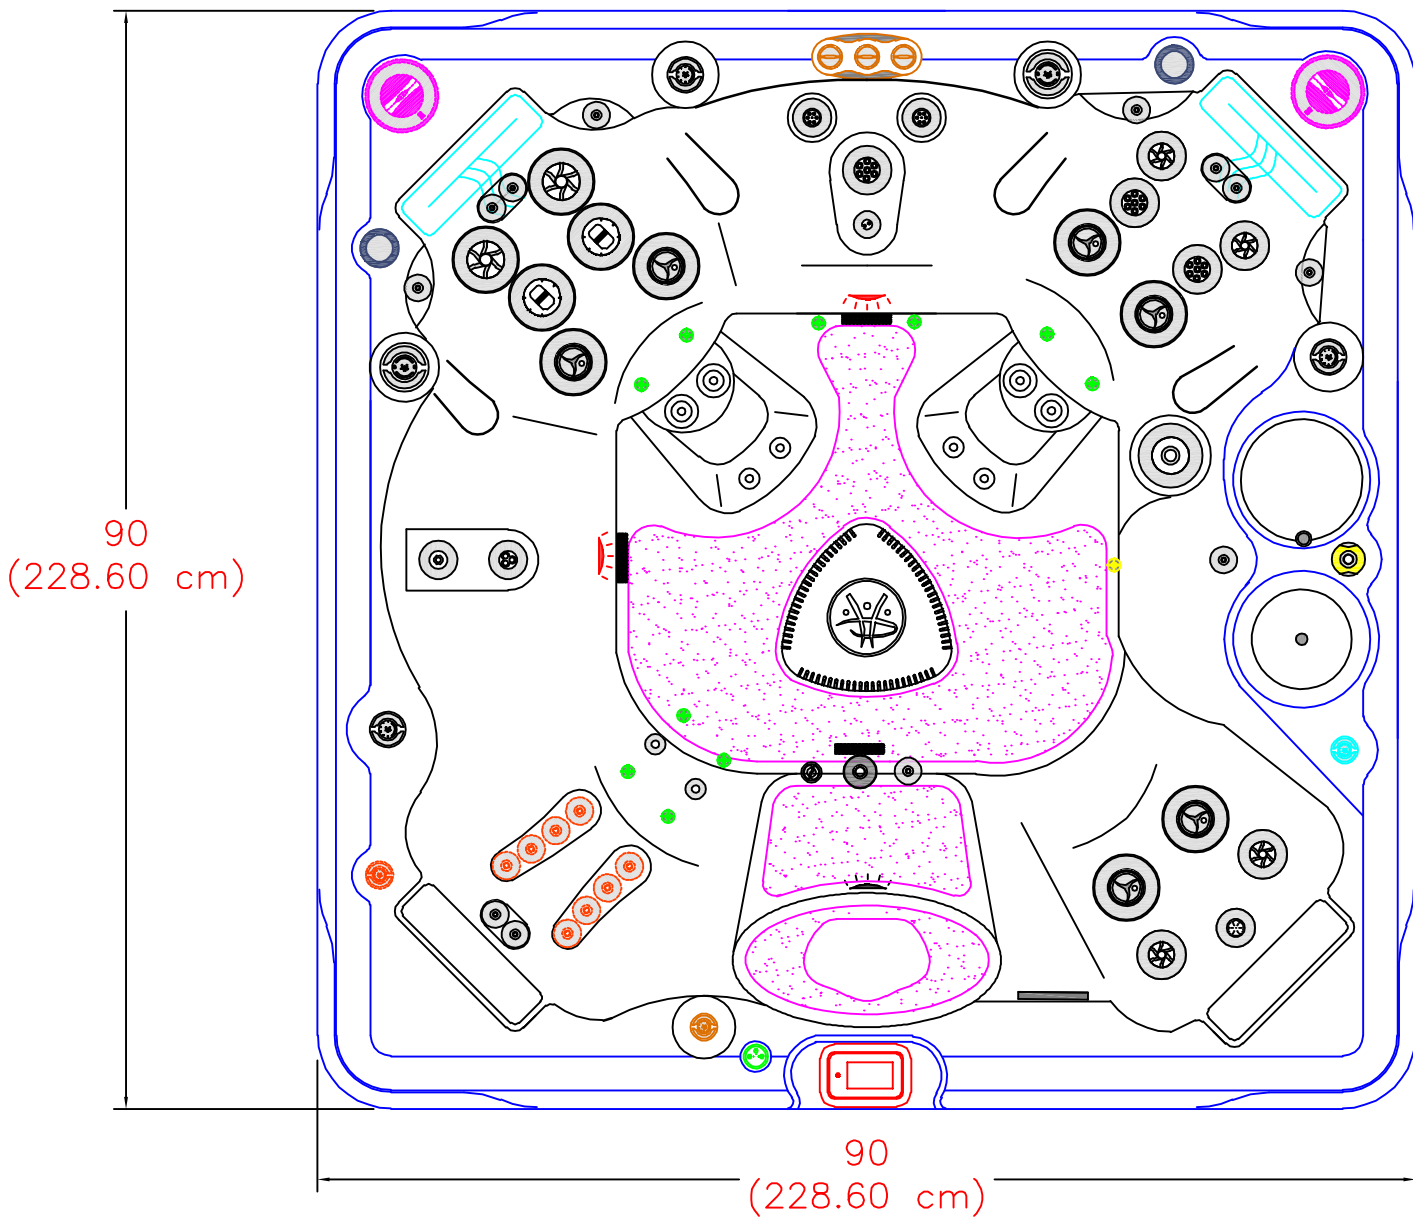

2020 SELF CLEAN 720 PLATINUM
(53 actual jets)

NOTE:
Dimensional tolerances are as follows due to variations in manufacturing:
Length / Width / Height(s): +/- 3/8"
Height Variance (side to side): +/- 1/4"