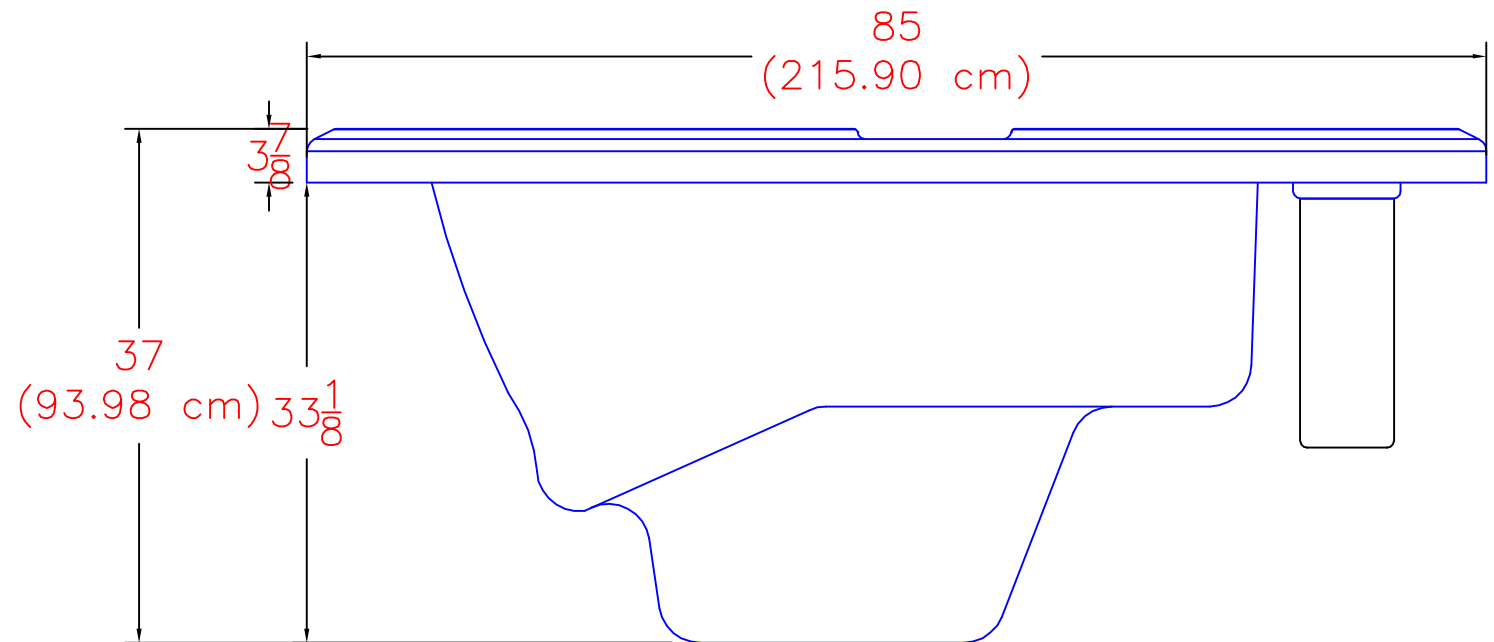

2018 SELF CLEAN 395-37" GOLD
(30 actual jets)

NOTE:
Dimensional tolerances are as follows due to variations in manufacturing:
Length / Width / Height(s): +/- 3/8"
Height Variance (side to side): +/- 1/4"