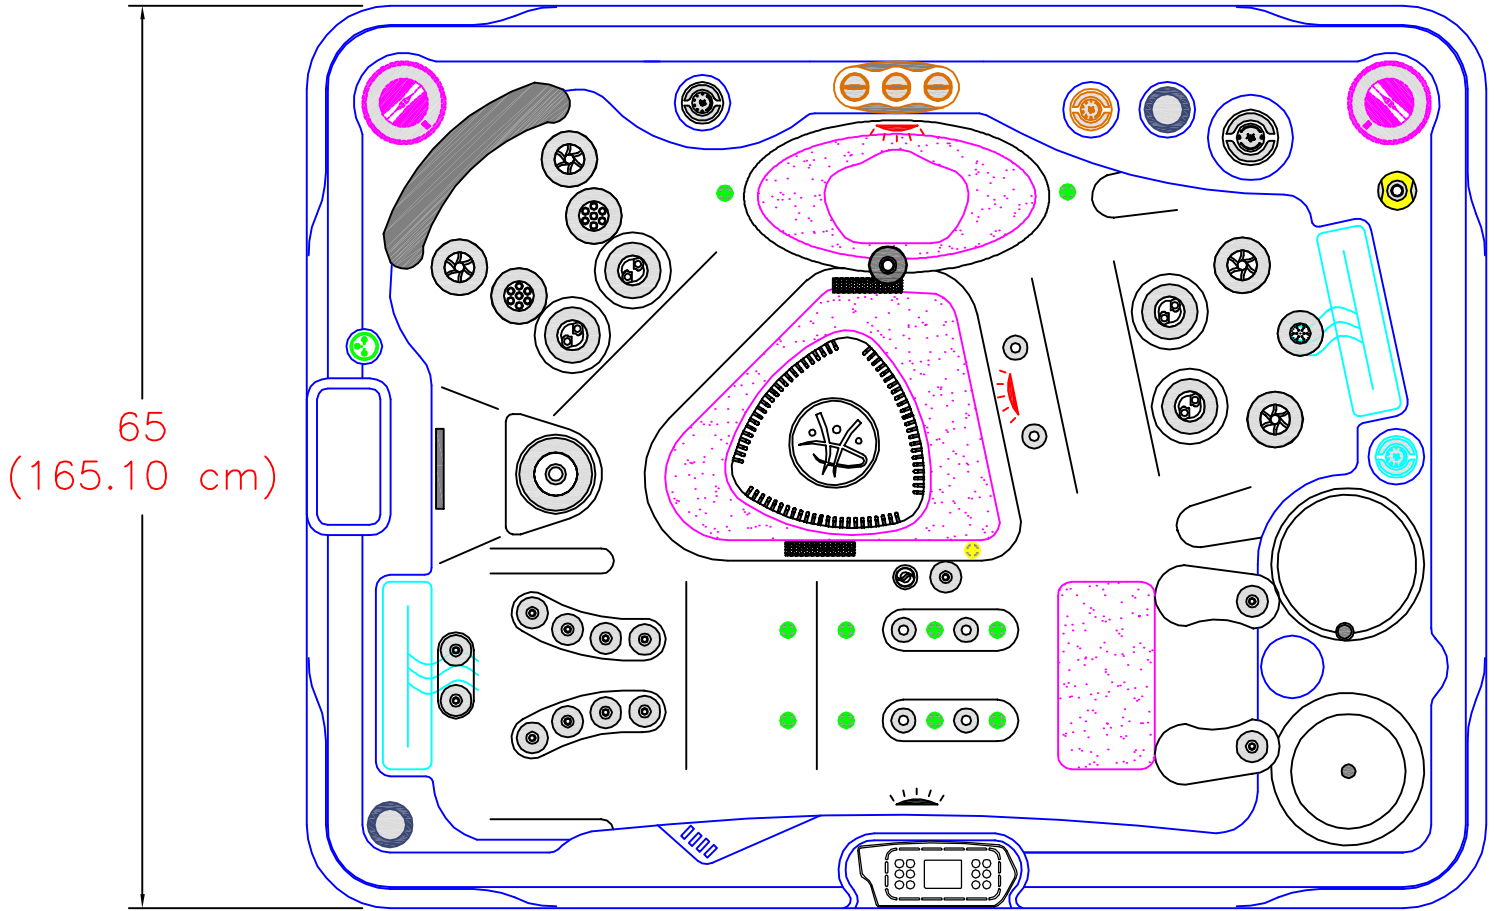

2018 SELF CLEAN 395-37" GOLD
(30 actual jets)

NOTE:
Dimensional tolerances are as follows due to variations in manufacturing:
Length / Width / Height(s): +/- 3/8"
Height Variance (side to side): +/- 1/4"