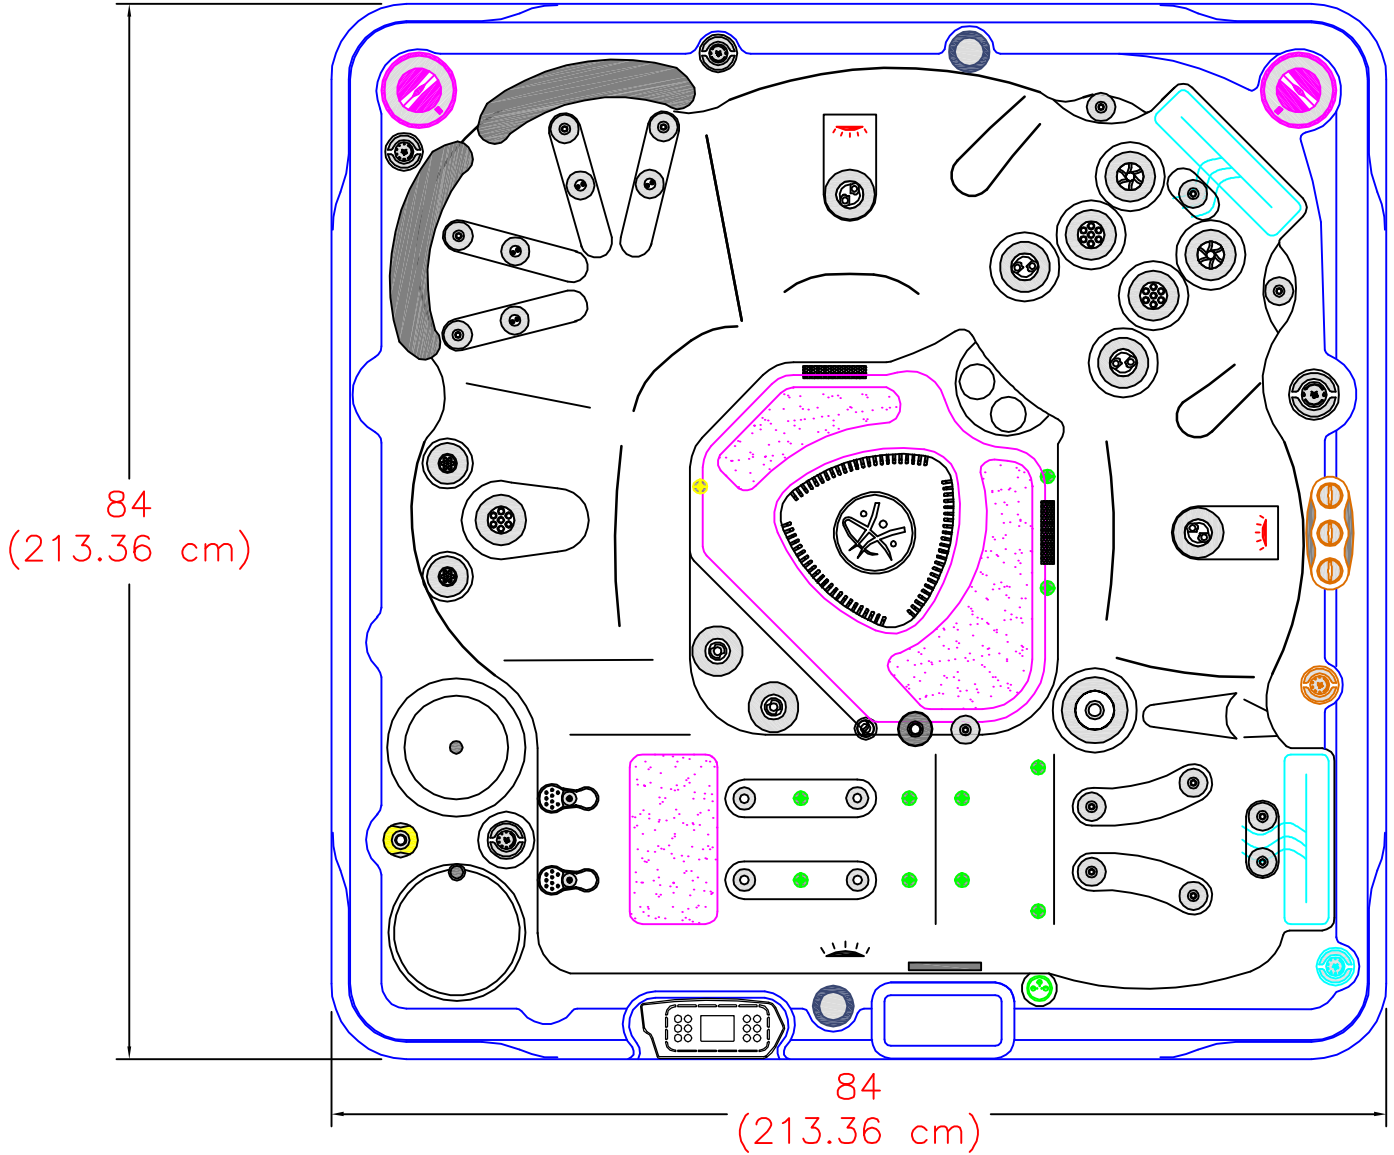

2018 SELF CLEAN 670 GOLD
(37 actual jets)

NOTE:
Dimensional tolerances are as follows due to variations in manufacturing:
Length / Width / Height(s): +/- 3/8"
Height Variance (side to side): +/- 1/4"