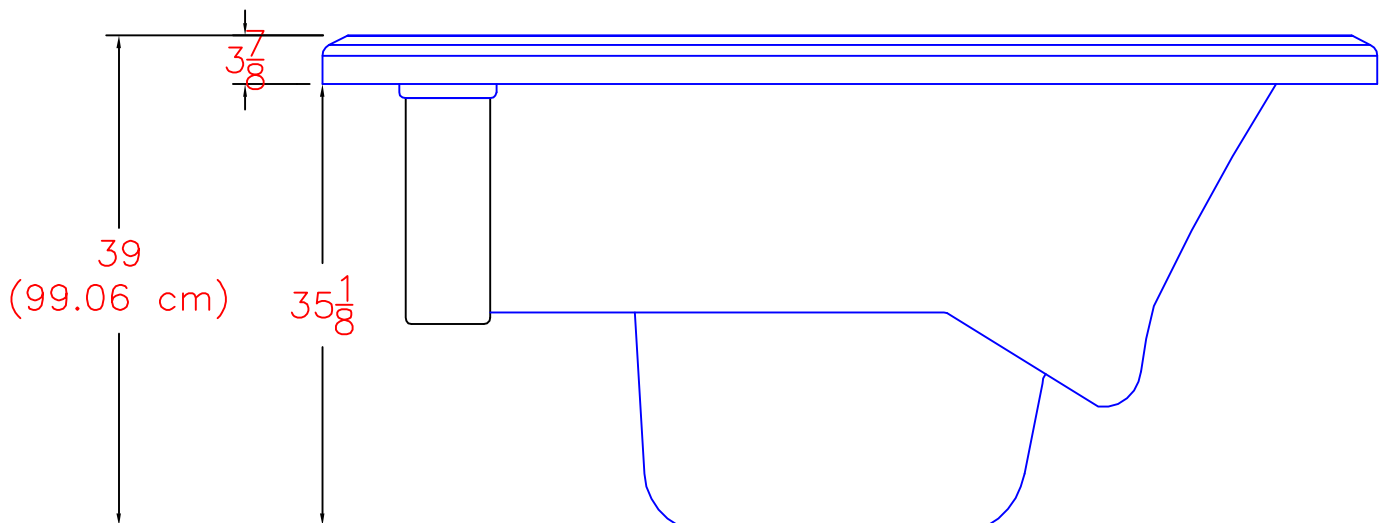

2018 SELF CLEAN 670 GOLD
(37 actual jets)

NOTE:
Dimensional tolerances are as follows due to variations in manufacturing:
Length / Width / Height(s): +/- 3/8"
Height Variance (side to side): +/- 1/4"