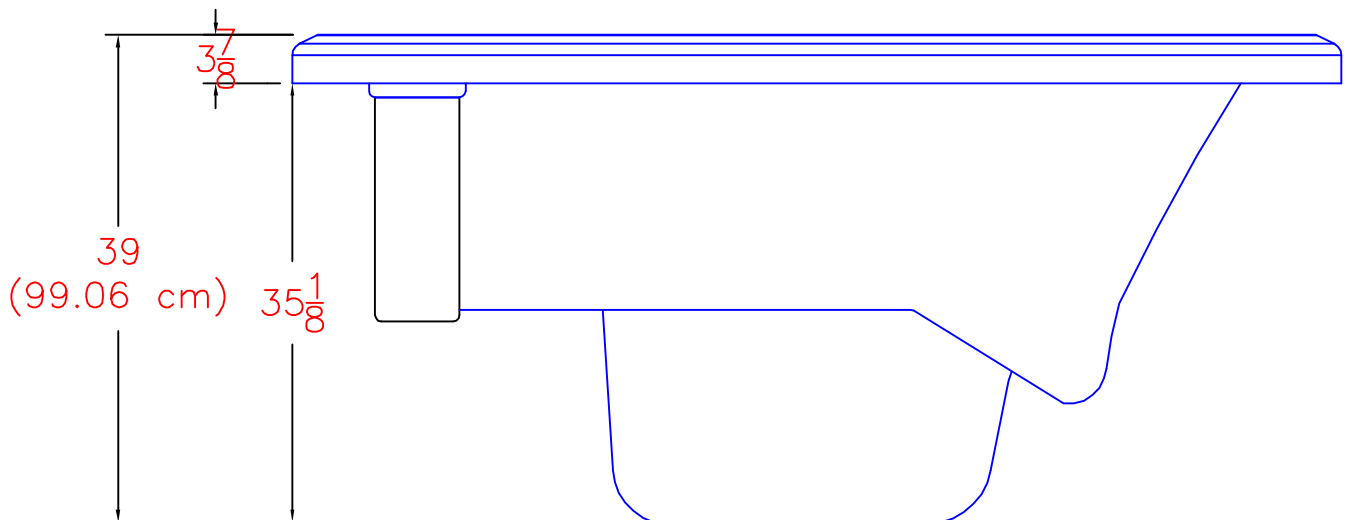

2018 SELF CLEAN 695 GOLD
(37 actual jets)

NOTE:
Dimensional tolerances are as follows due to variations in manufacturing:
Length / Width / Height(s): +/- 3/8"
Height Variance (side to side): +/- 1/4"