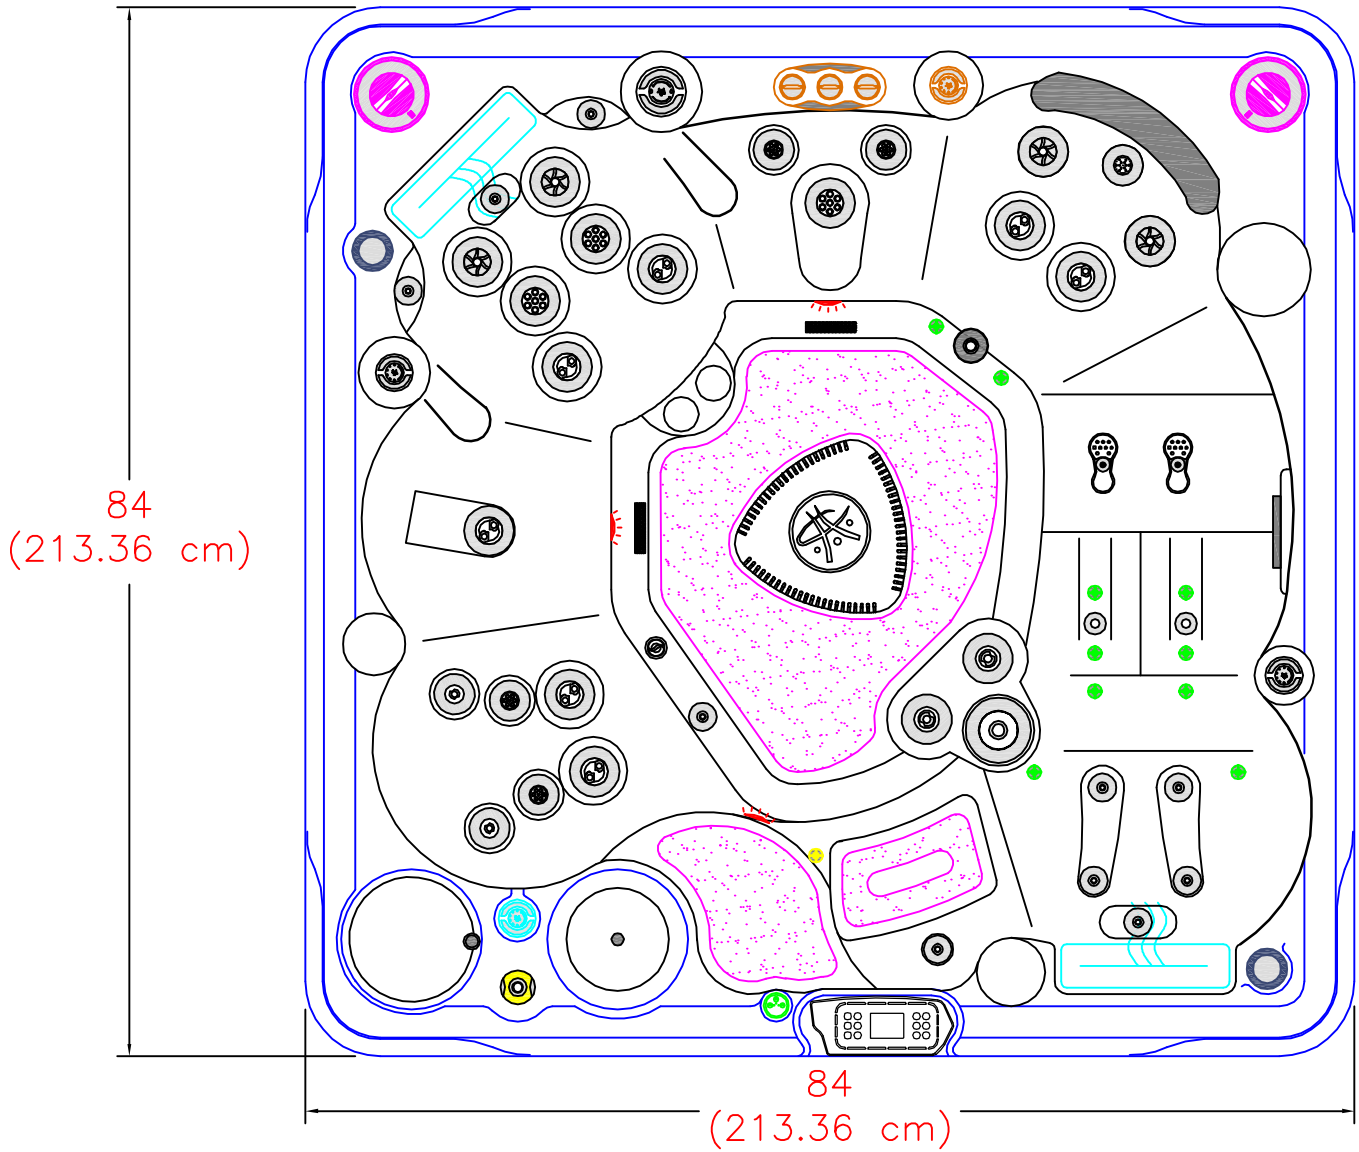

2018 SELF CLEAN 695 GOLD
(37 actual jets)

NOTE:
Dimensional tolerances are as follows due to variations in manufacturing:
Length / Width / Height(s): +/- 3/8"
Height Variance (side to side): +/- 1/4"