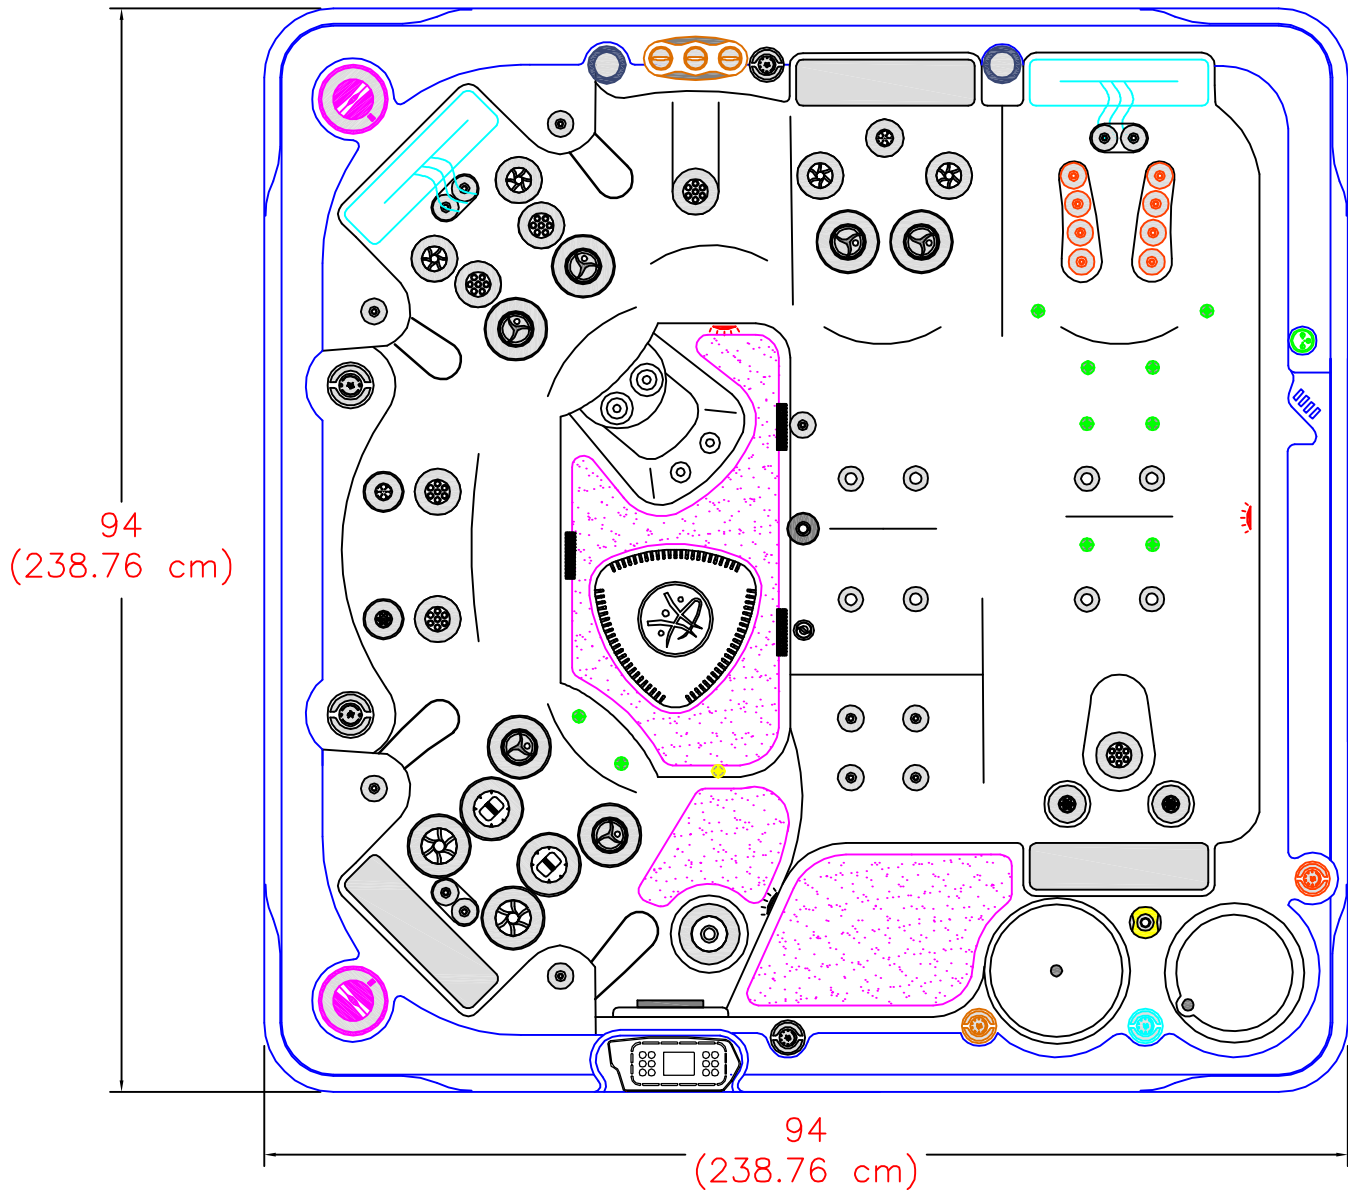

2018 SELF CLEAN 790 PLATINUM  
(60 actual jets)

NOTE:  
Dimensional tolerances are as follows due to variations in manufacturing:  
Length / Width / Height(s): +/- 3/8"  
Height Variance (side to side): +/- 1/4"