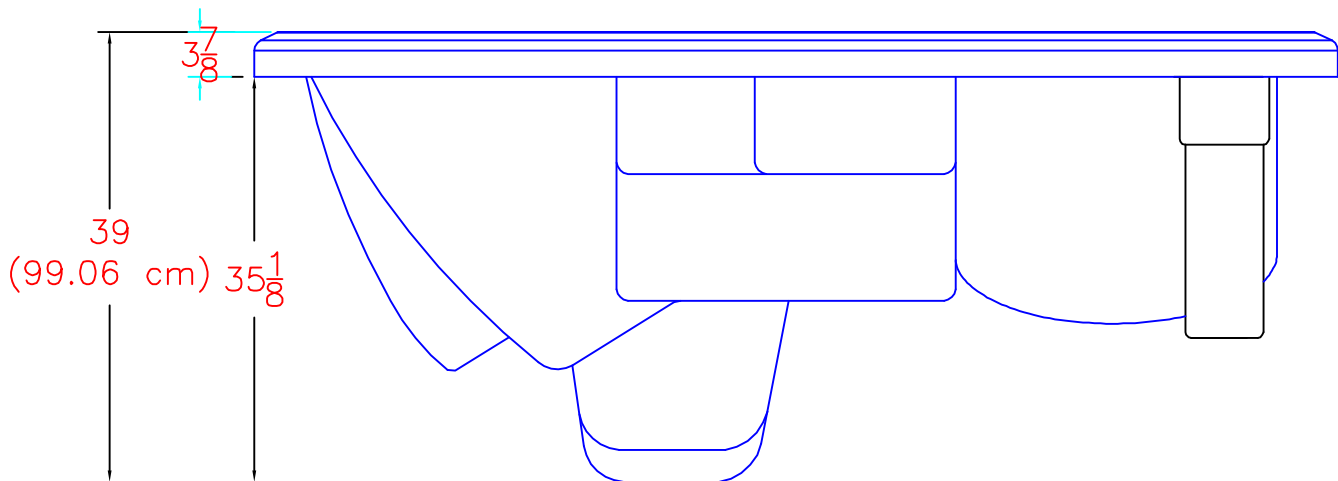

2018 SELF CLEAN 790 PLATINUM  
(60 actual jets)

NOTE:  
Dimensional tolerances are as follows due to variations in manufacturing:  
Length / Width / Height(s): +/- 3/8"  
Height Variance (side to side): +/- 1/4"