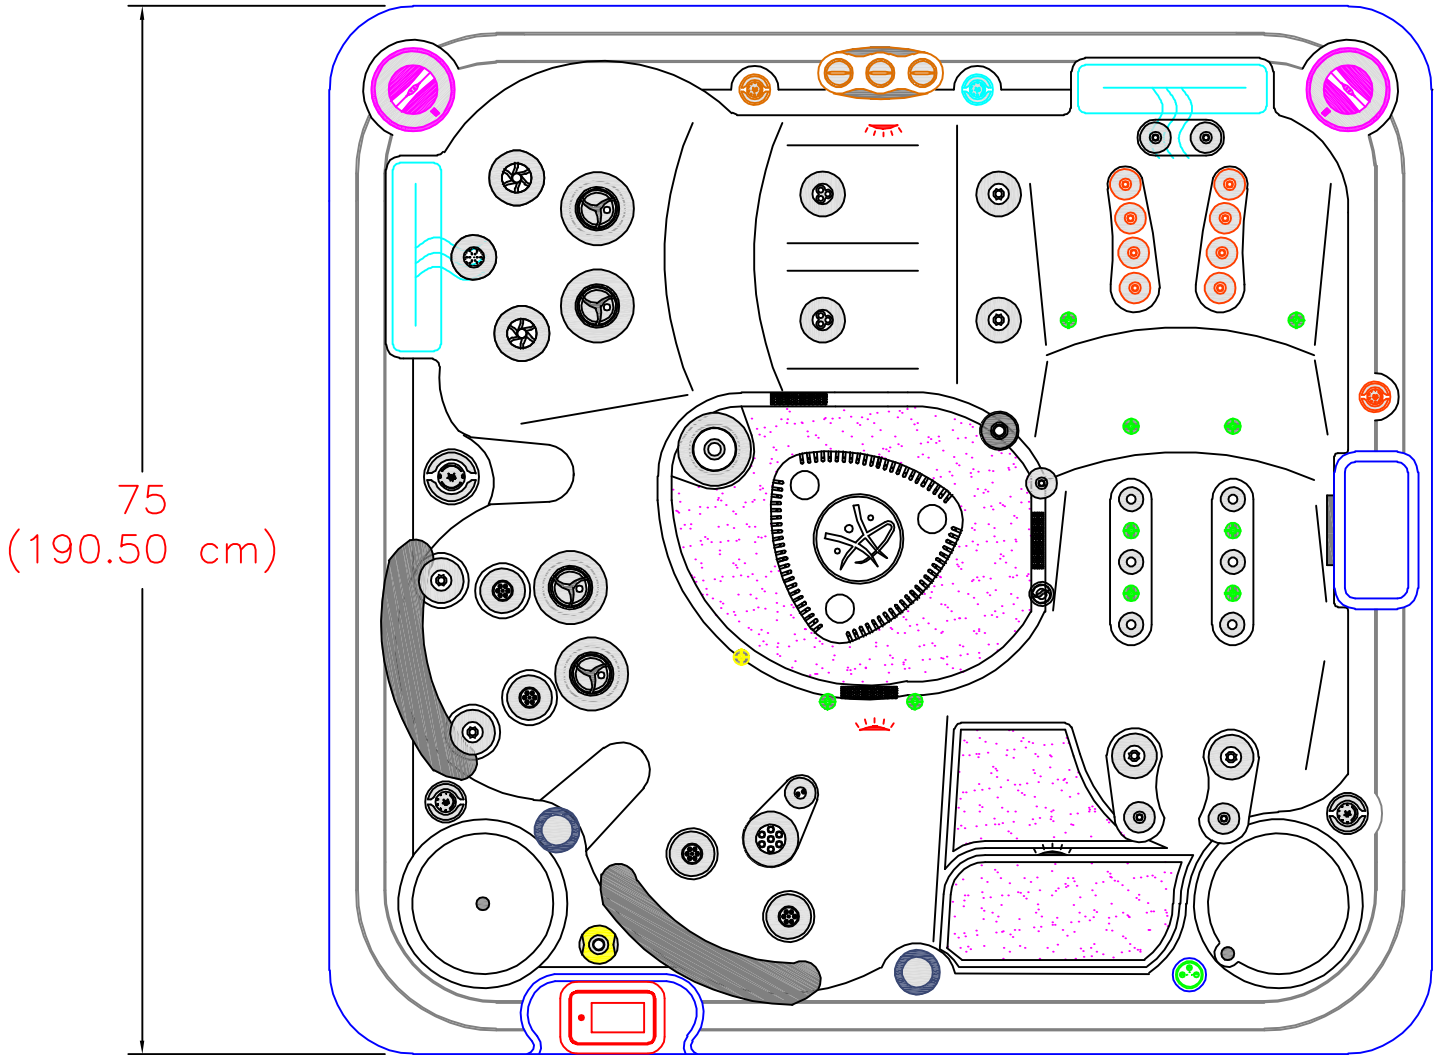

2020 SELF CLEAN 495 PLATINUM  
(40 actual jets)

79  
(200.66 cm)

NOTE:

Dimensional tolerances are as follows due to variations in manufacturing:

Length / Width / Height(s): +/- 3/8"

Height Variance (side to side): +/- 1/4"