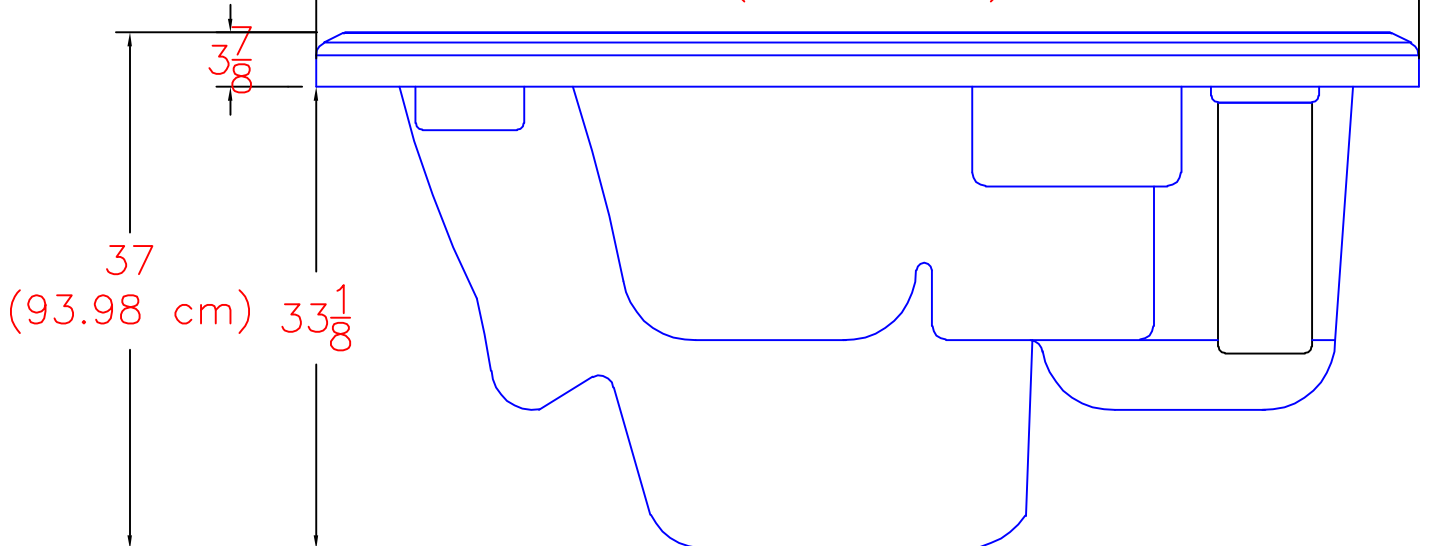

2020 SELF CLEAN 495 PLATINUM  
(40 actual jets)

79  
(200.66 cm)

NOTE:

Dimensional tolerances are as follows due to variations in manufacturing:

Length / Width / Height(s): +/- 3/8"

Height Variance (side to side): +/- 1/4"