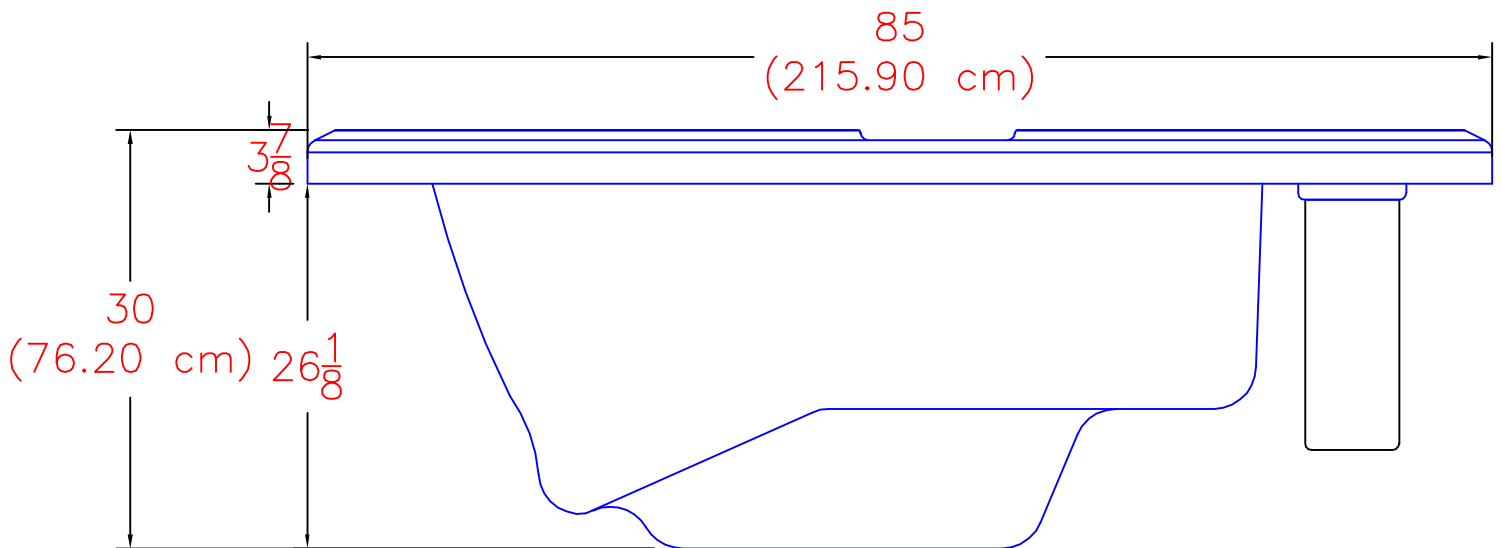

2018 SELF CLEAN 395-30" GOLD  
(30 actual jets)

NOTE:  
Dimensional tolerances are as follows due to variations in manufacturing:  
Length / Width / Height(s): +/- 3/8"  
Height Variance (side to side): +/- 1/4"