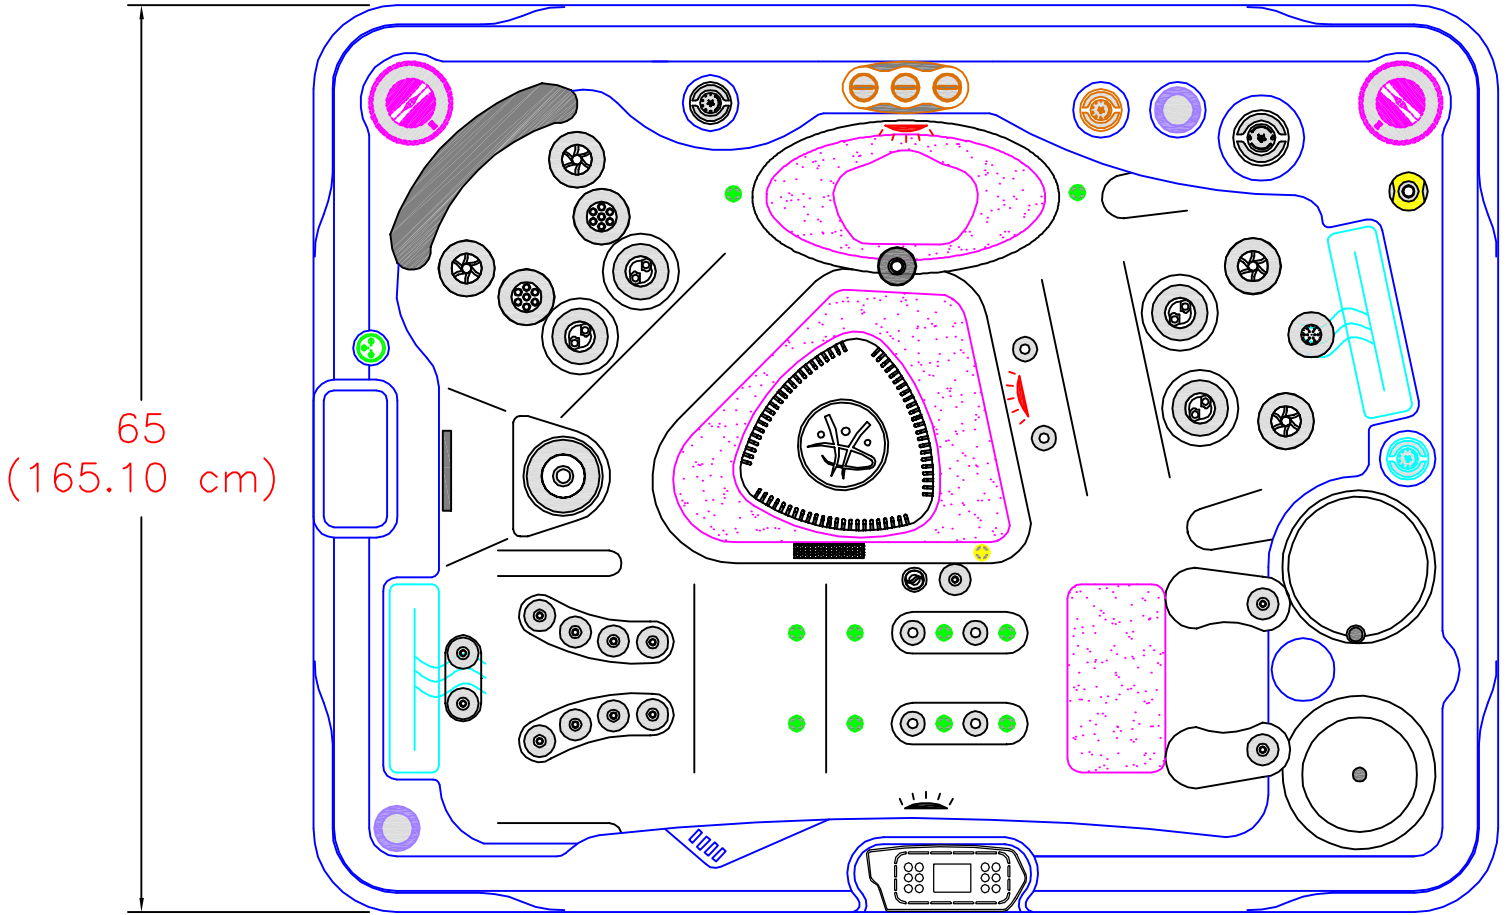

2018 SELF CLEAN 395-30" GOLD  
(30 actual jets)

NOTE:  
Dimensional tolerances are as follows due to variations in manufacturing:  
Length / Width / Height(s): +/- 3/8"  
Height Variance (side to side): +/- 1/4"