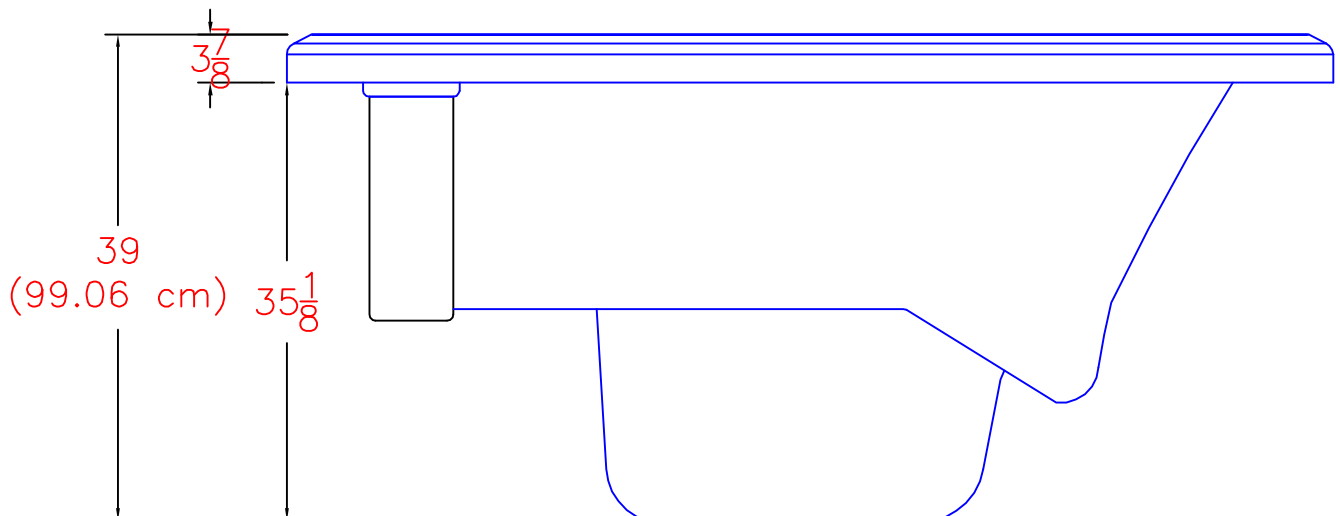

2018 SELF CLEAN 670 PLATINUM
(54 actual jets)

NOTE:
Dimensional tolerances are as follows due to variations in manufacturing:
Length / Width / Height(s): +/- 3/8"
Height Variance (side to side): +/- 1/4"