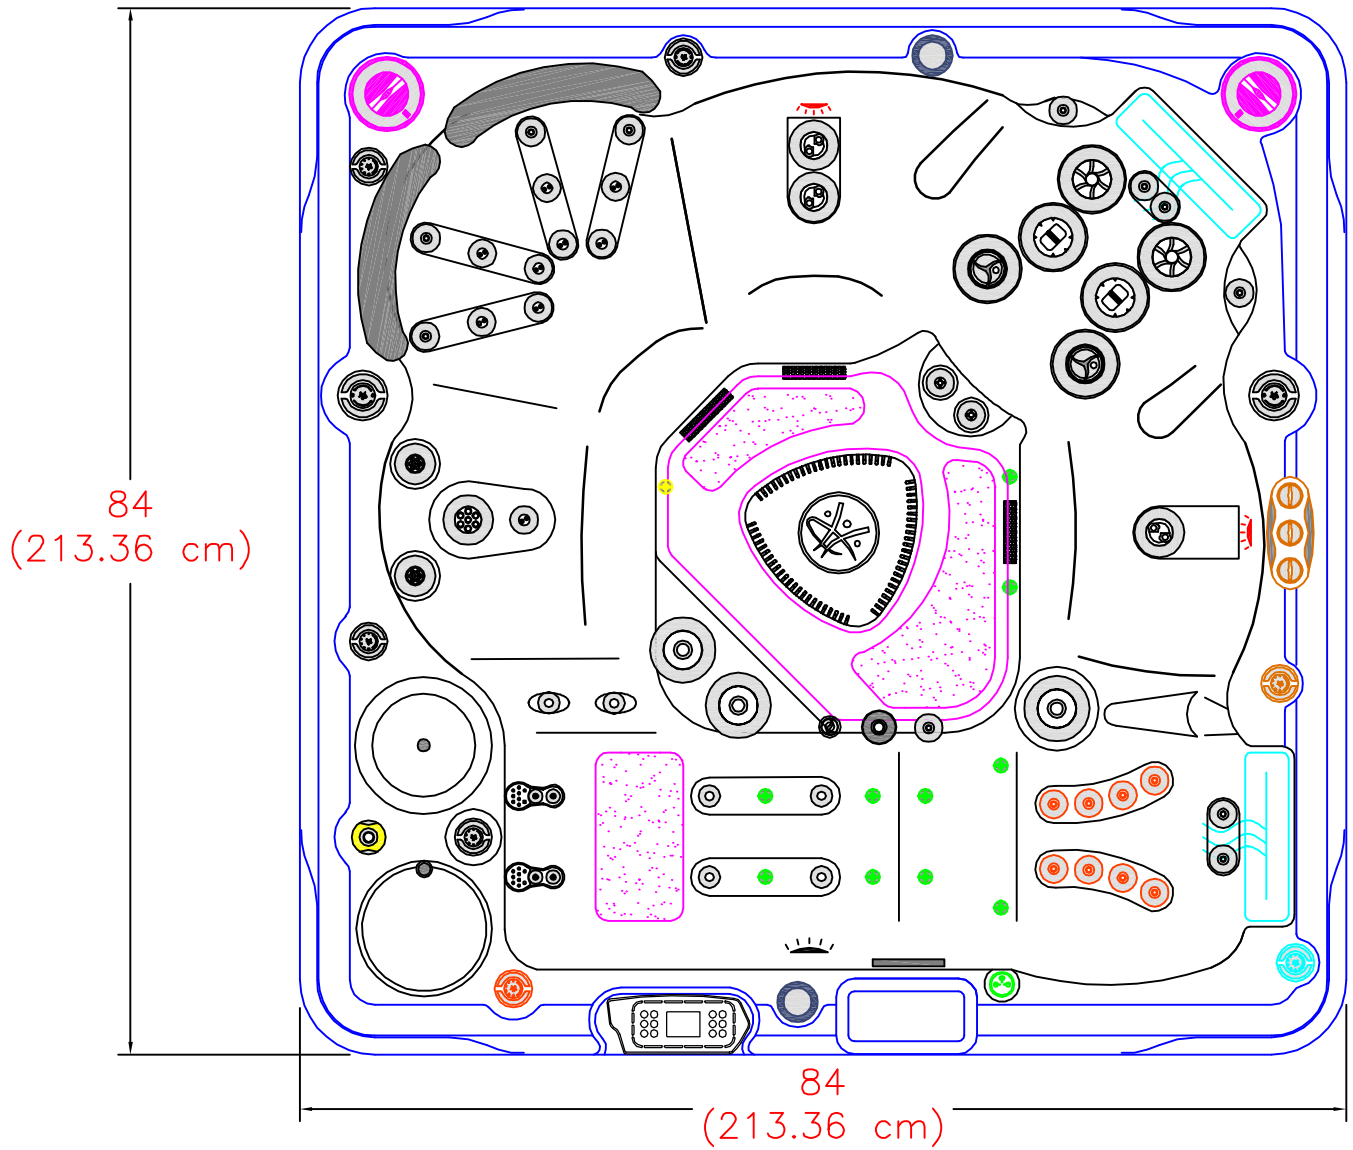

2018 SELF CLEAN 670 PLATINUM
(54 actual jets)

NOTE:
Dimensional tolerances are as follows due to variations in manufacturing:
Length / Width / Height(s): +/- 3/8"
Height Variance (side to side): +/- 1/4"