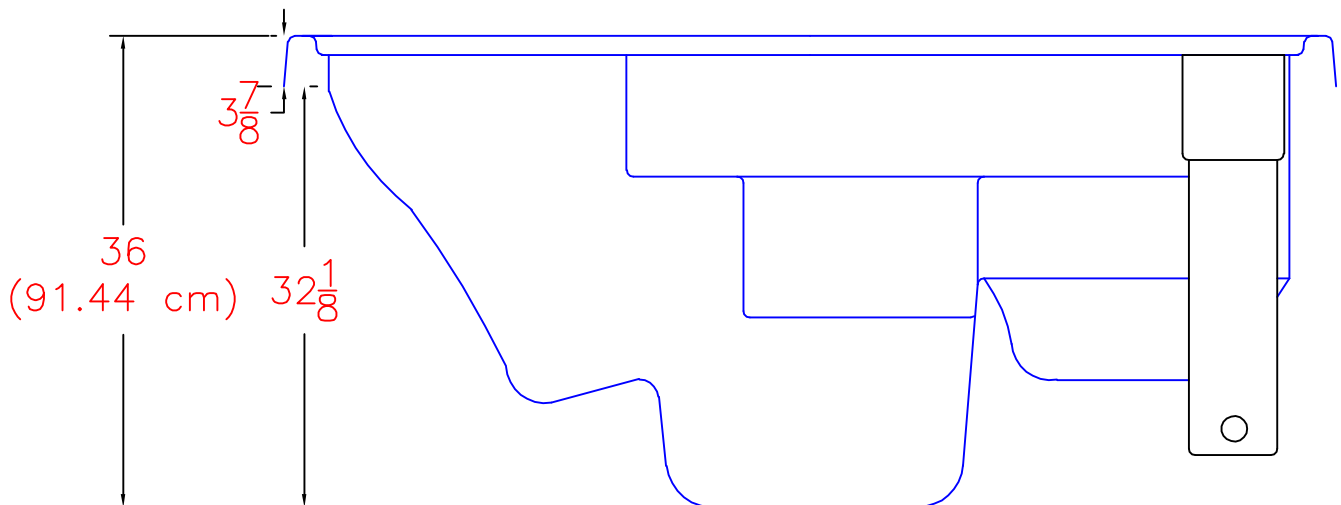

2020 SERENITY SE-5L
(26 actual jets)

NOTE:
Dimensional tolerances are as follows due to variations in manufacturing:
Length / Width / Height(s): +/- 3/8"
Height Variance (side to side): +/- 1/4"