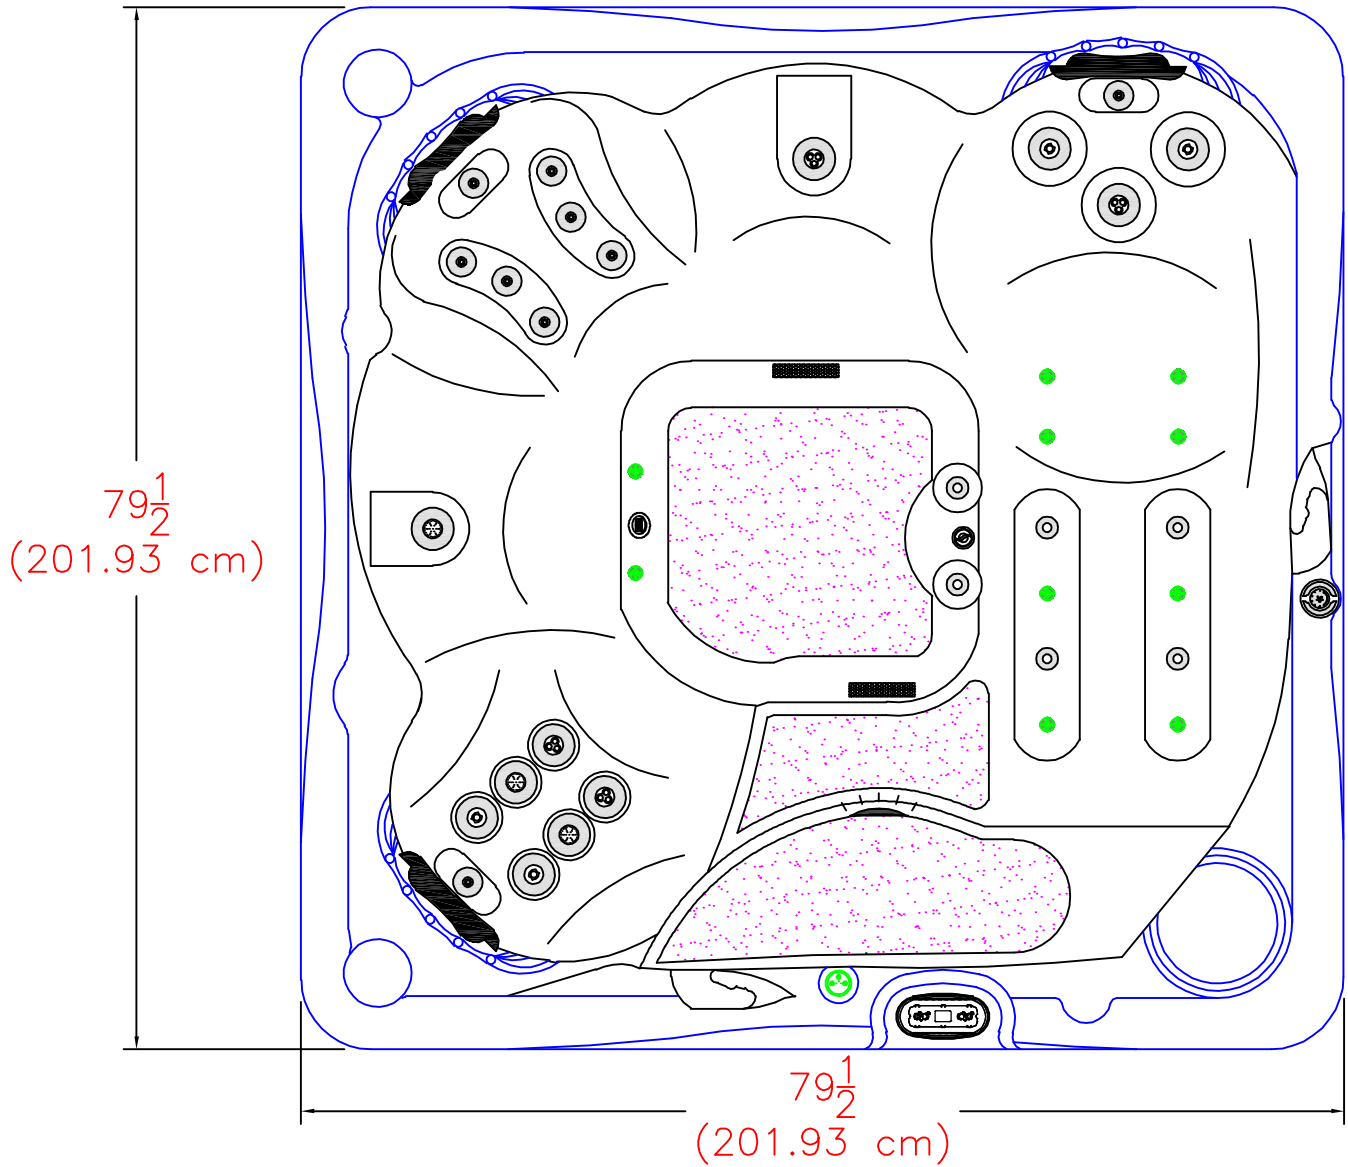

2020 SERENITY SE-5L
(26 actual jets)

NOTE:
Dimensional tolerances are as follows due to variations in manufacturing:
Length / Width / Height(s): +/- 3/8"
Height Variance (side to side): +/- 1/4"