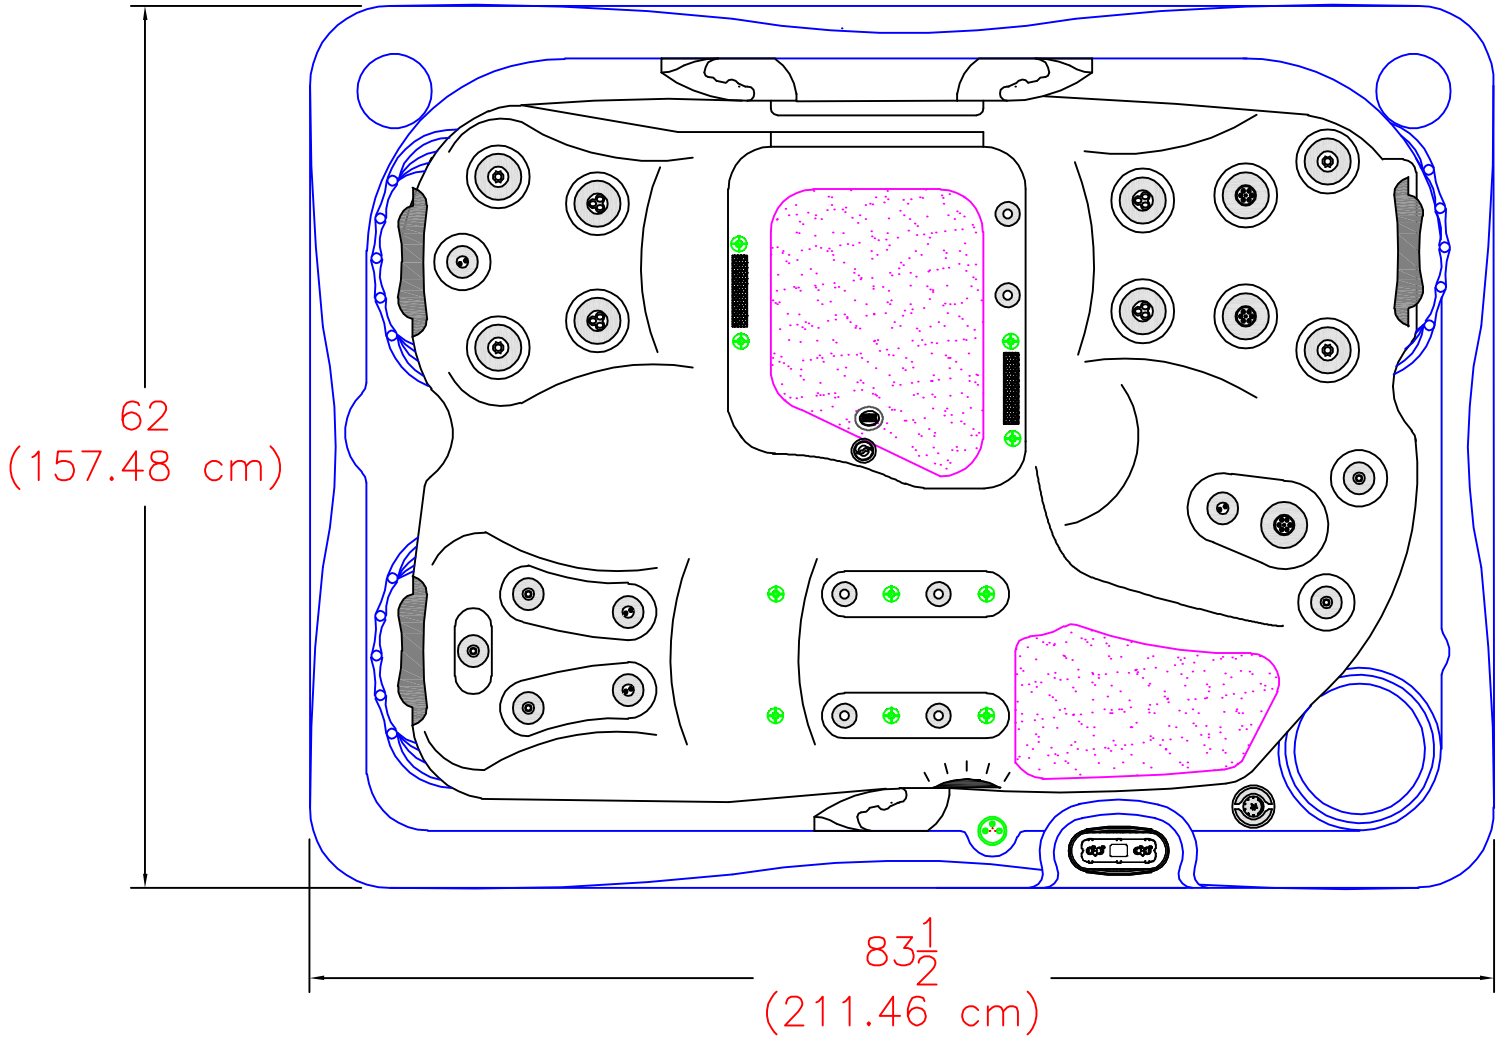

2020 SERENITY SE-4L  
(26 actual jets)

NOTE:  
Dimensional tolerances are as follows due to variations in manufacturing:  
Length / Width / Height(s): +/- 3/8"  
Height Variance (side to side): +/- 1/4"