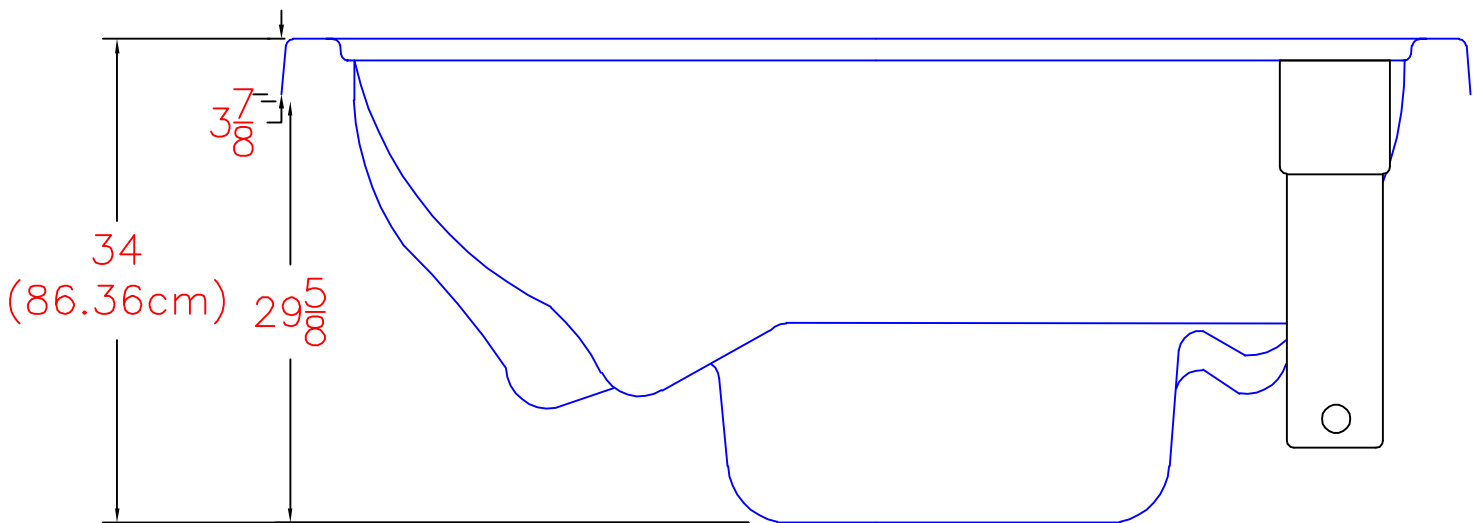

2020 SERENITY SE-4L  
(26 actual jets)

NOTE:  
Dimensional tolerances are as follows due to variations in manufacturing:  
Length / Width / Height(s): +/- 3/8"  
Height Variance (side to side): +/- 1/4"