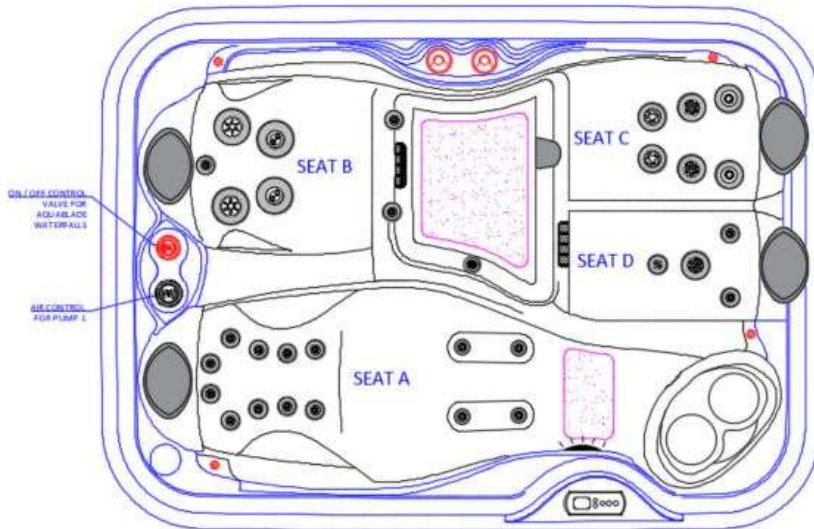

SPECIFICATIONS

| | |
|--|---|
| Seating: | 3-4 Person |
| Dimensions in inches: | 85" X 62" X 36.4" |
| Dimensions in centimeters: | 216 cm x 157 cm x 92.5 cm |
| Dry Weight: | 526lbs / 239 kg |
| Filled Weight (Spa Volume): | 2,564lbs / 1,163kg |
| Water Capacity (Spa Volume): | 243 US gallons / 925 L |
| Electronic Controls: | GECKO K336 Spa Keypad (7005123) |
| Massage Selectors: | 0 |
| Air Controls: | 1 |
| Water Management System: | (2) 50 SQ FT threaded filters (1 with integrated brominator) |
| LED Lighting: | (1) Large LED lens with 20 LED lights |
| Dura Synthetic Cabinet Options: | Harbor Grey & Driftwood Grey |
| Acrylic Options: | Black Opal, Midnight Canyon, Misty Mountain, Pure White & Silver Marble |
| Headrests: | (4) Tri-Curve Pillows (8515099) |
| Electrical Requirements: | North America (60 Hz): 240 Volts, 32 Amps GFCI RATED: 40 Amps Europe (50 Hz): 230 Volts, 16 Amps (or suitably rated circuit breaker to comply with local electrical codes. RCD breakers with MC |
| Warranty: | 10/5/3 Year Limited |

OTHER POPULAR UPGRADES & OPTIONS:

- Smart Tub Package
- Two Tier Universal Step
- Pure Water System

MASSAGE SELECTOR/AIR CONTROL DIAGRAM

2026 SERENITY 4300
(31 Therapy Jets)

Seat Depth:

- A = 26.51" (67.34 cm)
- B = 26.54" (67.41 cm)
- C = 25.98" (65.99 cm)
- D = 25.98" (65.99 cm)