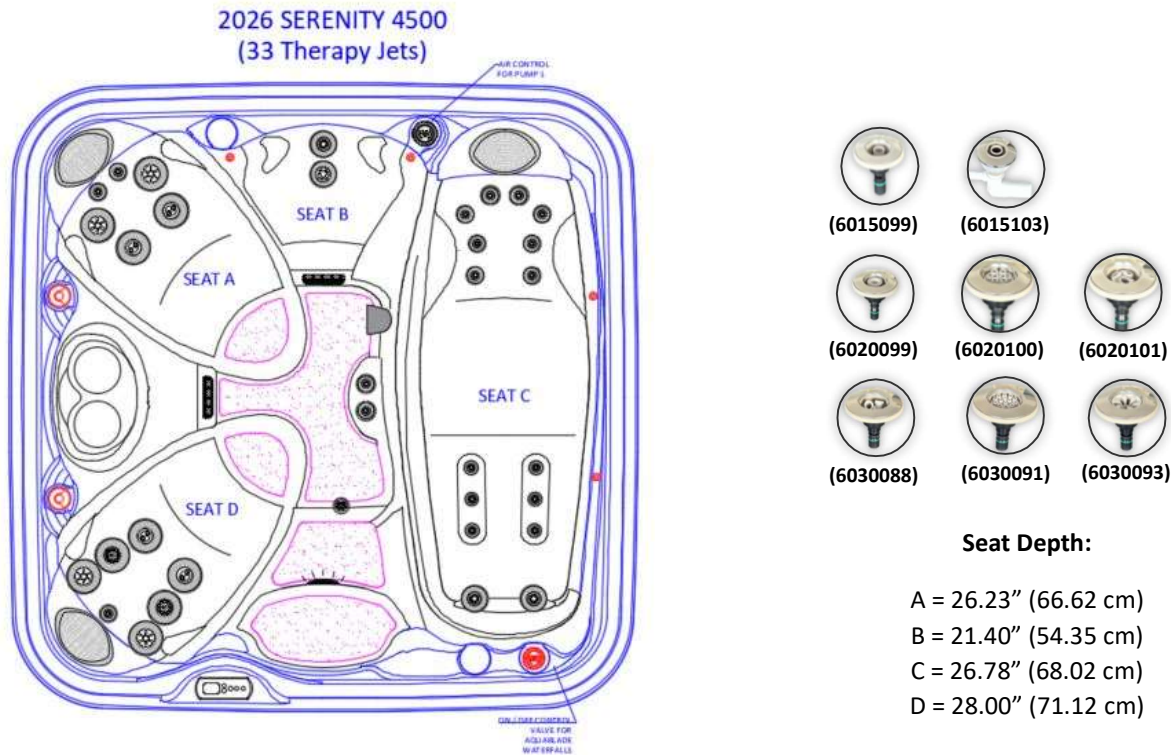

MASSAGE SELECTOR/AIR CONTROL DIAGRAM

LISTED DIMENSIONS REPRESENT DISTANCE FROM THE TOP OF ACRYLIC TO LOWEST POINT IN THE SEAT TOLERANCE ±1/4" (0.64 CM)

PUMPS AND JETS

1. **Pump 1**
   North America (60 Hz): 2SP, 4HP, 12.0/1.0 AMPS **(6505155)**
   Europe (50 Hz): 2SP, 3HP, 10.0/1.0 AMPS **(6510049)**
2. **Pump 2**
   N/A
3. **Air Control:** (1) – 1" Air Control **(4525235)**
4. **On / Off Control:**
   1 – 1" On/Off Valve Wall Fitting **(4525236)**
   1 – 1" On/Off Valve Stem Assembly **(4525237)**
5. **Filters:** **(1)** 50 SQ FT Threaded **(4520062)**
   (1) 50 SQ FT Threaded with brominator **(4520063)**
6. **33 Total Therapy Jets:**
   11 – 2" DIRECTIONAL **(6015099)**
   8 – 1" OZONE CLUSTER **(6015103)**
   3 – 3" DIRECTIONAL **(6020099)**
   1 – 3" MULTI ROTO **(6020101)**
   4 – 4 3/8" DOUBLE ROTO **(6030088)**
   2 – 4 3/8" MASSAGE **(6030091)**
   4 – 4 3/8" VORTEX **(6030093)**
7. **Spa Pack and Heater:**
   Heater: 4 KW 240 V (NA) & 3 KW 230V (EU)
   Controller: GECKO IN.YE-3-V3 (NA/EU)