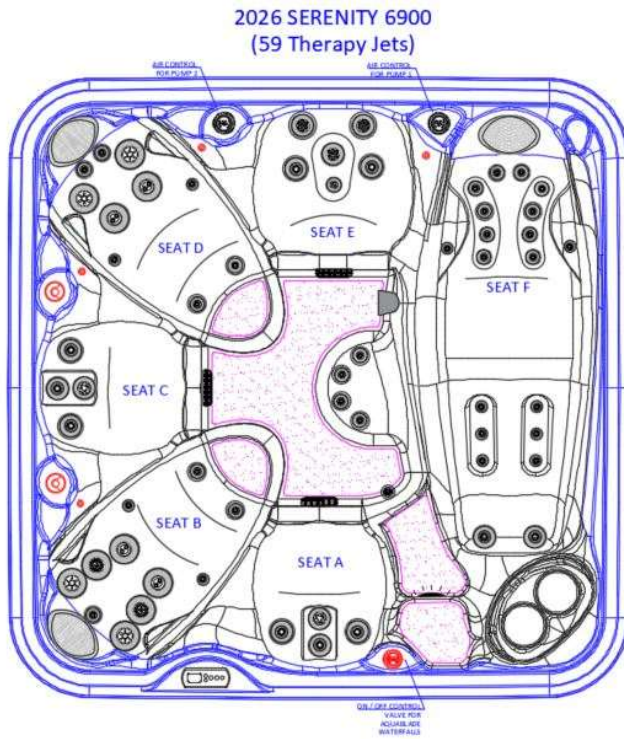

Spa Pack and Heater:

- Heater: 4 KW 240 V (NA) & 3 KW 230V (EU)
- Controller: GECKO IN.YE-3-V3 (NA/EU)

SPECIFICATIONS

Seating: 6-7 Person
Dimensions in inches: 91" X 91" X 36.4"
Dimensions in centimeters: 231 cm x 231 cm x 92.5 cm
Dry Weight: 712 lbs / 323 kg
Filled Weight (Spa Volume): 4,308 lbs / 1,955 kg
Water Capacity (Spa Volume): 429 US gallons / 1,632 L
Electronic Controls: GECKO K336 Spa Keypad **(7005123)**
Massage Selectors: 0
Air Controls: 2
Water Management System: (2)50 SQ FT threaded filters
(1 with integrated brominator)
LED Lighting: (1) Large LED lens with 20 LED lights
Dura Synthetic Cabinet Options: Harbor Grey & Driftwood Grey
Acrylic Options: Black Opal, Midnight Canyon, Misty Mountain, Pure White & Silver Marble
Headrests: (3) Tri-Curve Pillows **(8515099)**
Electrical Requirements: **North America (60 Hz):**
 240 Volts, 40 Amps
 GFCI RATED: 50 Amps
Europe (50 Hz):
 230 Volts, 16 Amps
 (or suitably rated circuit breaker to comply with local electrical codes.
 RCD breakers with MC
Warranty: 10/5/3 Year Limited

OPTIONS & SPECIAL FEATURES

MOONFALL PACKAGE INCLUDES:

Aquablade Waterfalls
 Serenity Moonlights
 Illuminated Top Valve Deck Controls

COVERS:

Custom Hydrowise Insulating Cover Colour
 Cover Remover Standard
 Cover Remover Low Profile (Undermount)
 Cover Remover Plus (Hydraulic)

OTHER POPULAR UPGRADES & OPTIONS:

Smart Tub Package
 Two Tier Universal Step
 Pure Water System

MASSAGE SELECTOR/AIR CONTROL DIAGRAM

Seat Depth:

- A = 25.08" (63.70 cm)
- B = 27.47" (69.77 cm)
- C = 24.95" (63.37 cm)
- D = 27.71" (70.38 cm)
- E = 25.02" (63.55 cm)
- F = 26.26" (66.70 cm)