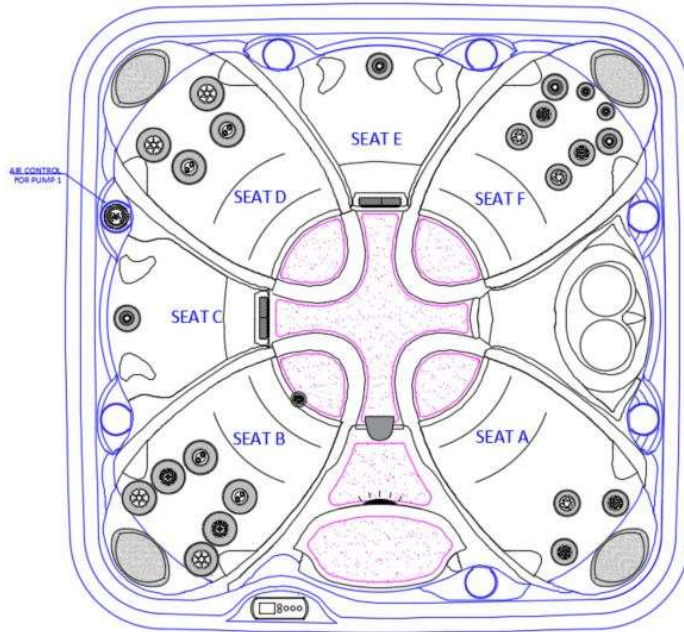

31 Total Therapy Jets:

- 7 – 2" DIRECTIONAL **(6015099)**
- 1 – 2" MULTI ROTO **(6015101)**
- 4 – 3" DIRECTIONAL **(6020099)**
- 4 – 3" MASSAGE **(6020100)**
- 5 – 3" MULTI ROTO **(6020101)**
- 4 – 4 3/8" DOUBLE ROTO **(6030088)**
- 2 – 4 3/8" MASSAGE **(6030091)**
- 4 – 4 3/8" VORTEX **(6030093)**

Spa Pack and Heater:

- Heater: 4 KW 240 V (NA) & 3 KW 230V (EU)
- Controller: GECKO IN.YE-3-V3 (NA/EU)

SPECIFICATIONS

- Seating:** 6-7 Person
- Dimensions in inches:** 80" X 80" X 36.4"
- Dimensions in centimeters:** 203 cm x 203 cm x 92.5 cm
- Dry Weight:** 585 lbs / 265 kg
- Filled Weight (Spa Volume):** 3,176 lbs / 1,441kg
- Water Capacity (Spa Volume):** 309 US gallons / 1,176 L
- Electronic Controls:** GECKO K336 Spa Keypad **(7005123)**
- Massage Selectors:** 0
- Air Controls:** 1
- Water Management System:** (2) 50 SQ FT threaded filters
(1 with integrated brominator)
- LED Lighting:** (1) Large LED lens with 20 LED lights
- Dura Synthetic Cabinet Options:** Driftwood Grey
- Acrylic Options:** Silver Marble
- Headrests:** (4) Tri-Curve Pillows **(8515099)**
- Electrical Requirements:** **North America (60 Hz):**
120 Volts, 12 Amps
GFCI RATED: 15 Amps
- Warranty:** 10/5/3 Year Limited

OPTIONS & SPECIAL FEATURES

OTHER POPULAR UPGRADES & OPTIONS:

- Two Tier Universal Step
- 15 Amp GFCI Cord

MASSAGE SELECTOR/AIR CONTROL DIAGRAM

2026 SERENITY 6610
(23 Therapy Jets)

Seat Depth:

- A = 26.15" (66.42 cm)
- B = 25.96" (65.93 cm)
- C = 21.52" (54.66 cm)
- D = 27.75" (70.48 cm)
- E = 21.52" (54.66 cm)
- F = 27.85" (70.73 cm)