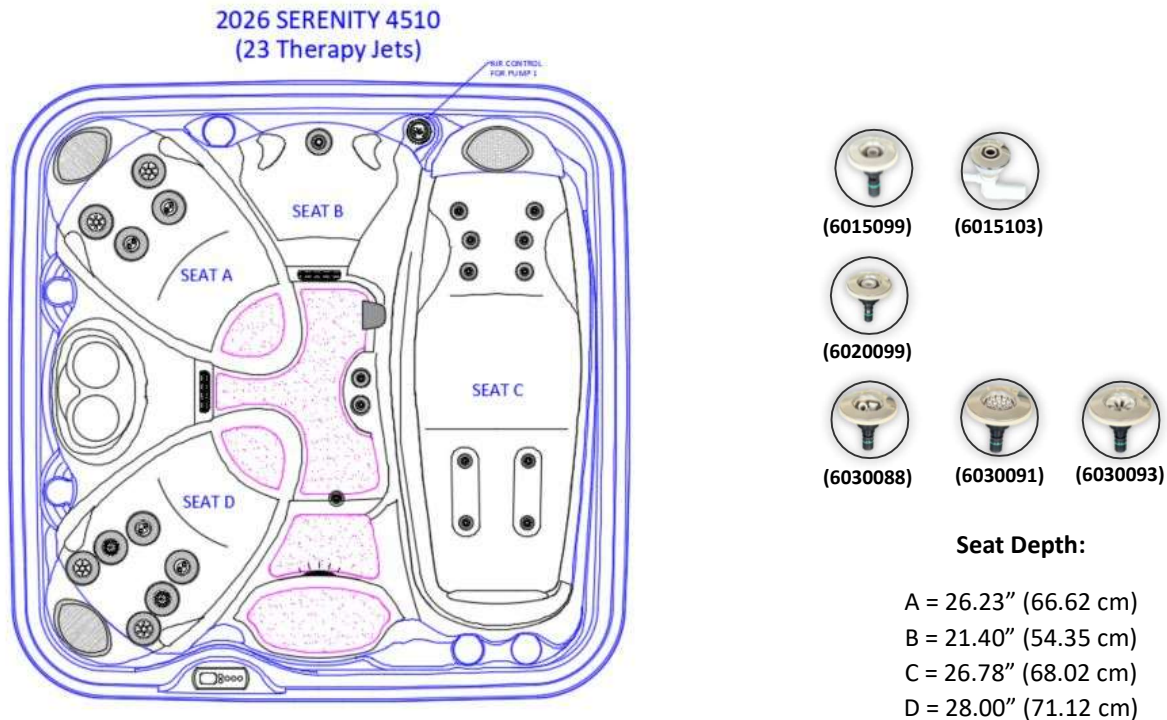

MASSAGE SELECTOR/AIR CONTROL DIAGRAM

LISTED DIMENSIONS REPRESENT DISTANCE FROM THE TOP OF ACRYLIC TO LOWEST POINT IN THE SEAT TOLERANCE $\pm 1/4"$ (0.64 CM)

PUMPS AND JETS

Pump 1
North America (60 Hz): 2SP, 1HP, 10.3/3.8 AMPS **(6505156)**

Pump 2
N/A

Air Control: (1) – 1" Air Control **(4525235)**

Filters: **(1)** 50 SQ FT Threaded **(4520062)**
(1) 50 SQ FT Threaded with brominator **(4520063)**

23 Total Therapy Jets:

- 6 – 2" DIRECTIONAL **(6015099)**
- 6 – 1" OZONE CLUSTER **(6015103)**
- 1 – 3" DIRECTIONAL **(6020099)**
- 4 – 4 3/8" DOUBLE ROTO **(6030088)**
- 2 – 4 3/8" MASSAGE **(6030091)**
- 4 – 4 3/8" VORTEX **(6030093)**

Spa Pack and Heater:

- Heater: 1 KW 120 V (NA)
- Controller: GECKO IN.YE-3-V3 (NA)