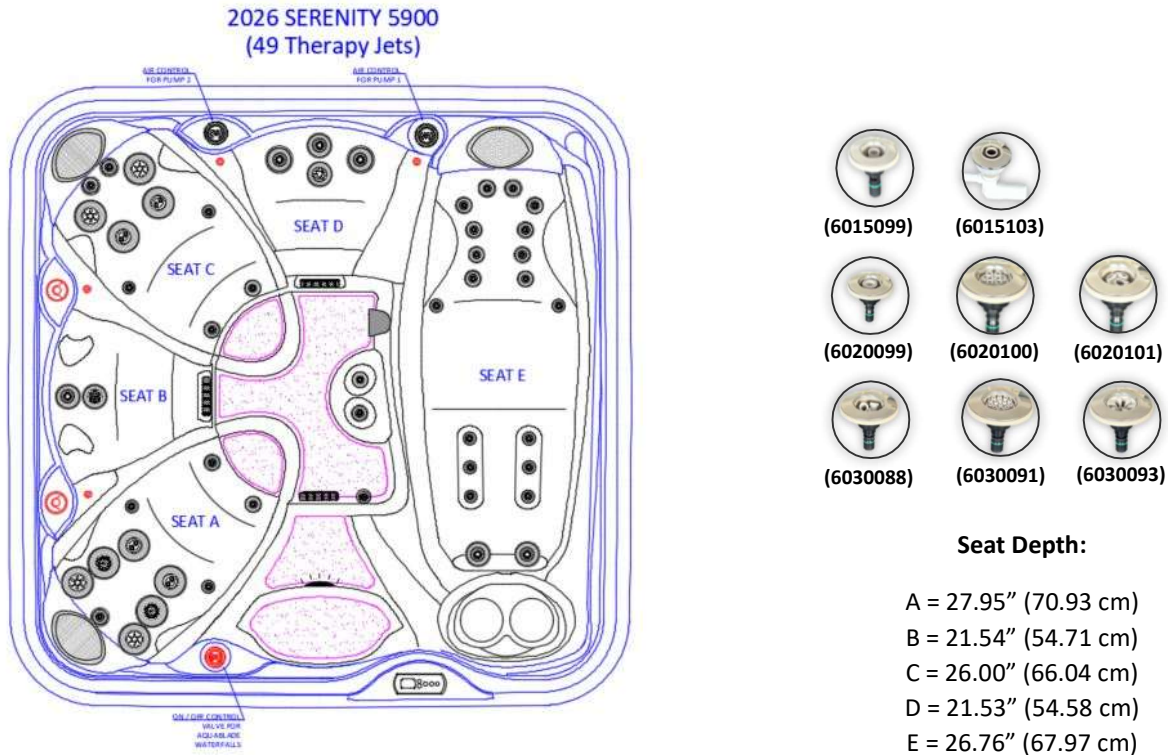

Spa Pack and Heater:

- Heater: 1 KW 120 V (NA)
- Controller: GECKO IN.YE-3-V3 (NA)

SPECIFICATIONS

Seating: 5-6 Person
Dimensions in inches: 85.5" X 85.5" X 36.4"
Dimensions in centimeters: 217 cm x 217 cm x 92.5 cm
Dry Weight: 669 lbs / 304 kg
Filled Weight (Spa Volume): 4,048 lbs / 1,837 kg
Water Capacity (Spa Volume): 403 US gallons / 1,533 L
Electronic Controls: GECKO K336 Spa Keypad **(7005123)**
Massage Selectors: 0
Air Controls: 2
Water Management System: (2) 50 SQ FT threaded filters
(1 with integrated brominator)
LED Lighting: (1) Large LED lens with 20 LED lights
Dura Synthetic Cabinet Options: Harbor Grey & Driftwood Grey
Acrylic Options: Black Opal, Midnight Canyon, Misty Mountain, Pure White & Silver Marble
Headrests: (3) Tri-Curve Pillows **(8515099)**
Electrical Requirements: **North America (60 Hz):**
 240 Volts, 40 Amps
 GFCI RATED: 50 Amps
Europe (50 Hz):
 230 Volts, 16 Amps
 (or suitably rated circuit breaker to comply with local electrical codes.
 RCD breakers with MC
Warranty: 10/5/3 Year Limited

OTHER POPULAR UPGRADES & OPTIONS:

Smart Tub Package
 Two Tier Universal Step
 Pure Water System

MASSAGE SELECTOR/AIR CONTROL DIAGRAM

LISTED DIMENSIONS REPRESENT DISTANCE FROM THE TOP OF ACRYLIC TO LOWEST POINT IN THE SEAT TOLERANCE ±1/4" (0.64 CM)