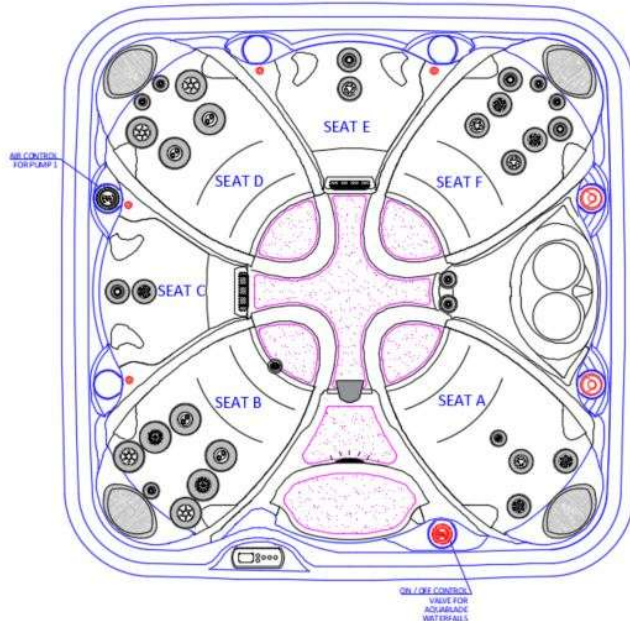

Spa Pack and Heater:

Heater: 4 KW 240 V (NA) & 3 KW 230V (EU)
Controller: GECKO IN.YE-3-V3 (NA/EU)

SPECIFICATIONS

- Seating:** 6-7 Person
- Dimensions in inches:** 80" X 80" X 36.4"
- Dimensions in centimeters:** 203 cm x 203 cm x 92.5 cm
- Dry Weight:** 585 lbs / 265 kg
- Filled Weight (Spa Volume):** 3,176 lbs / 1,441 kg
- Water Capacity (Spa Volume):** 309 US gallons / 1,176 L
- Electronic Controls:** GECKO K336 Spa Keypad **(7005123)**
- Massage Selectors:** 0
- Air Controls:** 1
- Water Management System:** (2) 50 SQ FT threaded filters
(1 with integrated brominator)
- LED Lighting:** (1) Large LED lens with 20 LED lights
- Dura Synthetic Cabinet Options:** Harbor Grey & Driftwood Grey
- Acrylic Options:** Black Opal, Midnight Canyon, Misty Mountain, Pure White & Silver Marble
- Headrests:** (4) Tri-Curve Pillows **(8515099)**
- Electrical Requirements:** **North America (60 Hz):**
240 Volts, 32 Amps
GFCI RATED: 40 Amps
Europe (50 Hz):
230 Volts, 16 Amps
(or suitably rated circuit breaker to comply with local electrical codes.
RCD breakers with MC
- Warranty:** 10/5/3 Year Limited

OPTIONS & SPECIAL FEATURES

MOONFALL PACKAGE INCLUDES:

- Aquablade Waterfalls
- Serenity Moonlights
- Illuminated Top Valve Deck Controls

COVERS:

- Custom Hydrowise Insulating Cover Colour
- Cover Remover Standard
- Cover Remover Low Profile (Undermount)
- Cover Remover Plus (Hydraulic)

OTHER POPULAR UPGRADES & OPTIONS:

- Smart Tub Package
- Two Tier Universal Step
- Pure Water System

MASSAGE SELECTOR/AIR CONTROL DIAGRAM

2026 SERENITY 6600
(31 Therapy Jets)

Seat Depth:

- A = 26.15" (66.42 cm)
- B = 25.96" (65.93 cm)
- C = 21.52" (54.66 cm)
- D = 27.75" (70.48 cm)
- E = 21.52" (54.66 cm)
- F = 27.85" (70.73 cm)