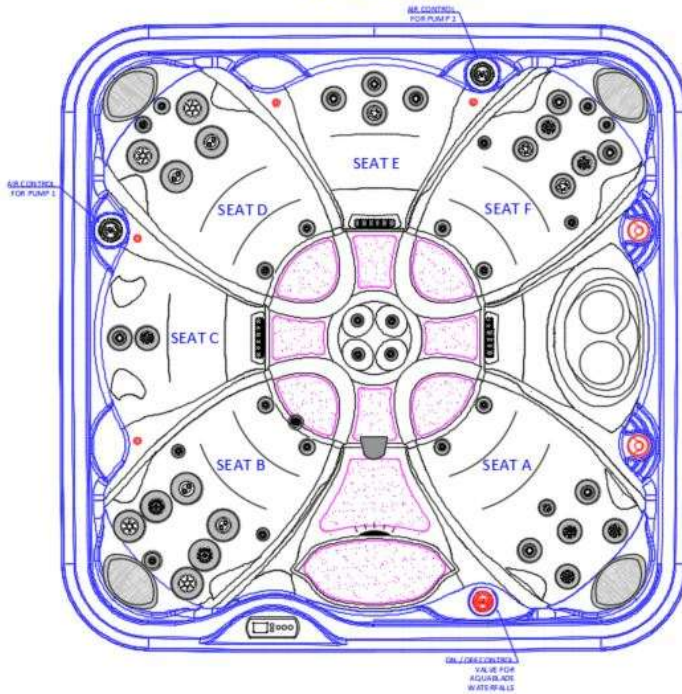

Spa Pack and Heater:

- Heater: 1 KW 120 V (NA)
- Controller: GECKO IN.YE-3-V3 (NA)

SPECIFICATIONS

Seating: 6-7 Person
Dimensions in inches: 85.5" X 85.5" X 36.4"
Dimensions in centimeters: 217 cm x 217 cm x 92.5 cm
Dry Weight: 655 lbs / 297 kg
Filled Weight (Spa Volume): 3,807 lbs / 1,727 kg
Water Capacity (Spa Volume): 376 US gallons / 1,430 L
Electronic Controls: GECKO K336 Spa Keypad **(7005123)**
Massage Selectors: 0
Air Controls: 2
Water Management System: (2)50 SQ FT threaded filters
(1 with integrated brominator)
LED Lighting: (1) Large LED lens with 20 LED lights
Dura Synthetic Cabinet Options: Harbor Grey & Driftwood Grey
Acrylic Options: Black Opal, Midnight Canyon, Misty Mountain, Pure White & Silver Marble
Headrests: (4) Tri-Curve Pillows **(8515099)**
Electrical Requirements: **North America (60 Hz):**
 240 Volts, 40 Amps
 GFCI RATED: 50 Amps
Europe (50 Hz):
 230 Volts, 16 Amps
 (or suitably rated circuit breaker to comply with local electrical codes.
 RCD breakers with MC
Warranty: 10/5/3 Year Limited

OPTIONS & SPECIAL FEATURES

MOONFALL PACKAGE INCLUDES:

Aquablade Waterfalls
 Serenity Moonlights
 Illuminated Top Valve Deck Controls

COVERS:

Custom Hydrowise Insulating Cover Colour
 Cover Remover Standard
 Cover Remover Low Profile (Undermount)
 Cover Remover Plus (Hydraulic)

OTHER POPULAR UPGRADES & OPTIONS:

Smart Tub Package
 Two Tier Universal Step
 Pure Water System

MASSAGE SELECTOR/AIR CONTROL DIAGRAM

**2026 SERENITY 6800
(49 Therapy Jets)**

Seat Depth:

- A = 26.14" (66.39 cm)
- B = 27.95" (70.99 cm)
- C = 21.54" (54.71 cm)
- D = 26.11" (66.31 cm)
- E = 21.50" (54.61 cm)
- F = 28.00" (71.12 cm)