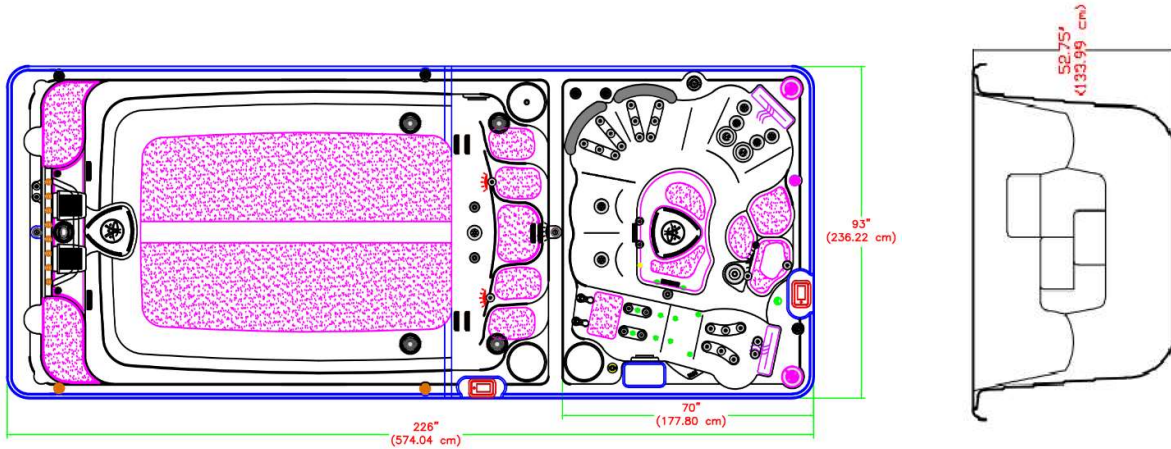

LISTED DIMENSIONS REPRESENT DISTANCE FROM THE TOP OF ACRYLIC TO LOWEST POINT IN THE SEAT. TOLERANCE ±1/16" (0.158CM)

Dimensions

IMPORTANT! Always measure each swim spa for exact dimensions BEFORE designing its foundational support and/or decking

Massage Selector/Air Control Diagram

ACP- Air controller Pump
 BJ- Buoyancy Jets
 HFPC- Hydro Fall Pillow Control

Seat Depth

A = 27.625" (70.17cm) C = 25.00" (63.50cm) E = 25.00" (63.50cm)

B = 25.00" (63.50cm) D = 25.00" (63.50cm)