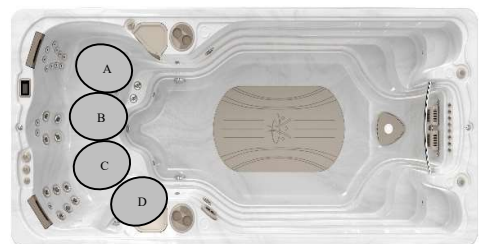

Seat Depth

A = 27.625" (70.17cm)   C = 25.00" (63.50cm)
B = 25.00" (63.50cm)   D = 25.00" (63.50cm)

LISTED DIMENSIONS REPRESENT DISTANCE FROM THE TOP OF ACRYLIC TO LOWEST POINT IN THE SEAT. TOLERANCE ±1/16" (0.158CM)