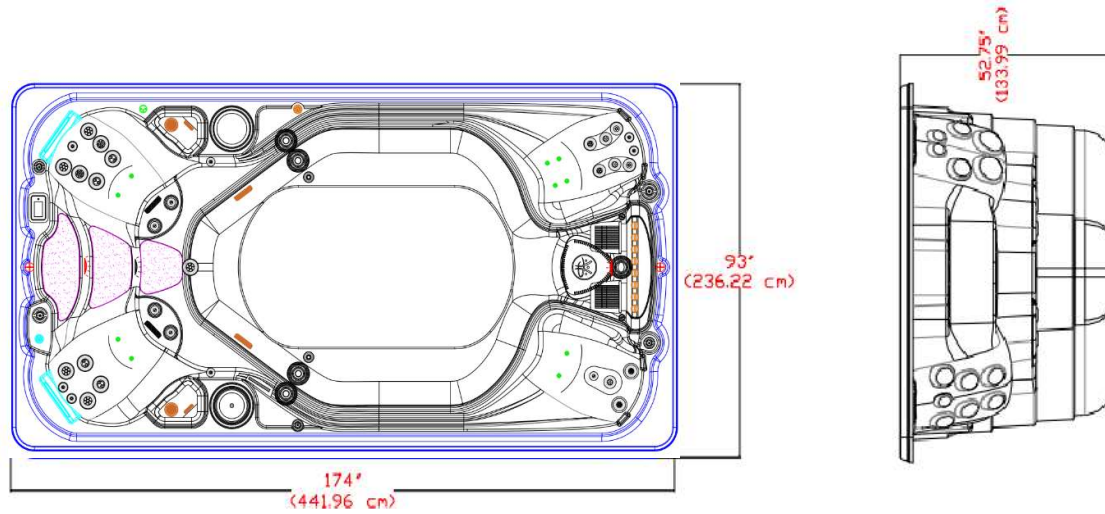

LISTED DIMENSIONS REPRESENT DISTANCE FROM THE TOP OF ACRYLIC TO LOWEST POINT IN THE SEAT. TOLERANCE ±1/16" (0.158CM)

Dimensions

IMPORTANT! Always measure each swim spa for exact dimensions BEFORE designing its foundational support and/or decking

Massage Selector/Air Control Diagram

ACP- Air controller Pump
 BJ- Buoyancy Jet
 HFPC- Hydro fall Pillow Control

Seat Depth

A = 27.625" (70.17cm)

C = 28.50" (72.39cm)

B = 25.00" (63.50cm)

D = 25.00" (63.50cm)