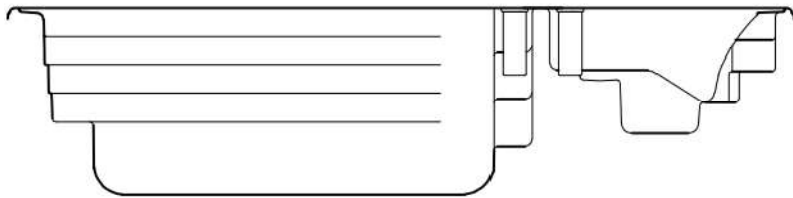

Massage Selector/Air Control Diagram

ACP- Air controller Pump
 BJ- Buoyancy Jets
 HFPC- Hydro Fall Pillow Control

Seat Depth

A = 27.625" (70.17cm) C = 25.00" (63.50cm) E = 25.00" (63.50cm)

B = 25.00" (63.50cm) D = 25.00" (63.50cm)

LISTED DIMENSIONS REPRESENT DISTANCE FROM THE TOP OF ACRYLIC TO LOWEST POINT IN THE SEAT. TOLERANCE ±1/16" (0.158CM)

Dimensions

IMPORTANT! Always measure each swim spa for exact dimensions BEFORE designing its foundational support and/or decking