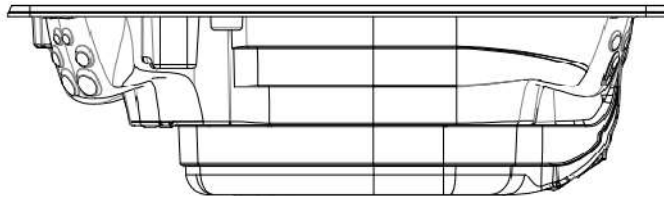

Massage Selector/Air Control Diagram

ACP- Air controller Pump
 BJ- Buoyancy Jet
 HFPC- Hydro fall Pillow Control

Seat Depth

A = 27.625" (70.17cm)

C = 28.50" (72.39cm)

B = 25.00" (63.50cm)

D = 25.00" (63.50cm)

LISTED DIMENSIONS REPRESENT DISTANCE FROM THE TOP OF ACRYLIC TO LOWEST POINT IN THE SEAT. TOLERANCE ±1/16" (0.158CM)

Dimensions

IMPORTANT! Always measure each swim spa for exact dimensions BEFORE designing its foundational support and/or decking