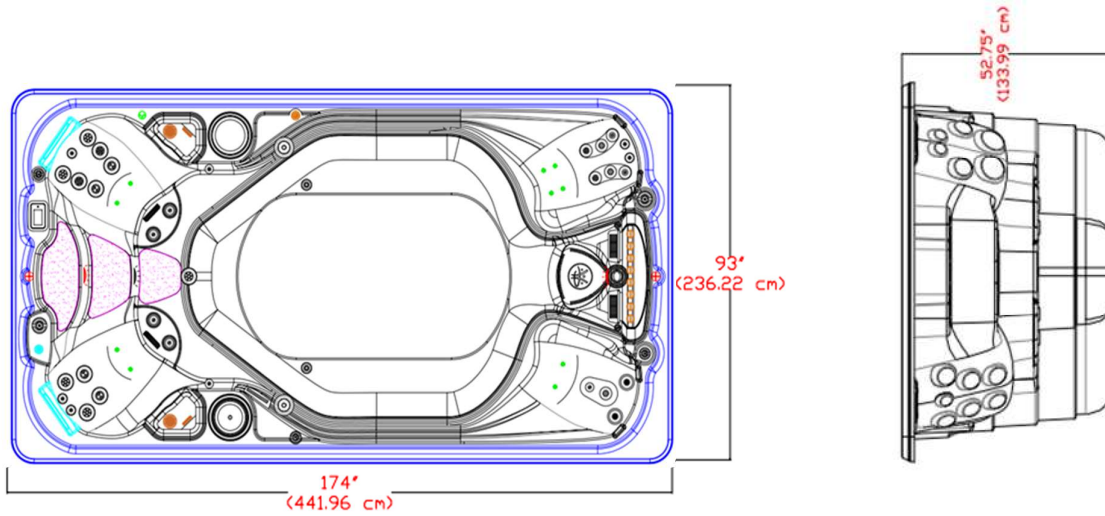

Massage Selector/Air Control Diagram

ACP- Air controller Pump
 BJ- Buoyancy jet
 HFPC- Hydro fall Pillow Control

Seat Depth

A = 27.625" (70.17cm)

C = 28.50" (72.39cm)

B = 25.00" (63.50cm)

D = 25.00" (63.50cm)

LISTED DIMENSIONS REPRESENT DISTANCE FROM THE TOP OF ACRYLIC TO LOWEST POINT IN THE SEAT. TOLERANCE ±1/16" (0.158CM)

Dimensions

IMPORTANT! Always measure each swim spa for exact dimensions BEFORE designing its foundational support and/or decking