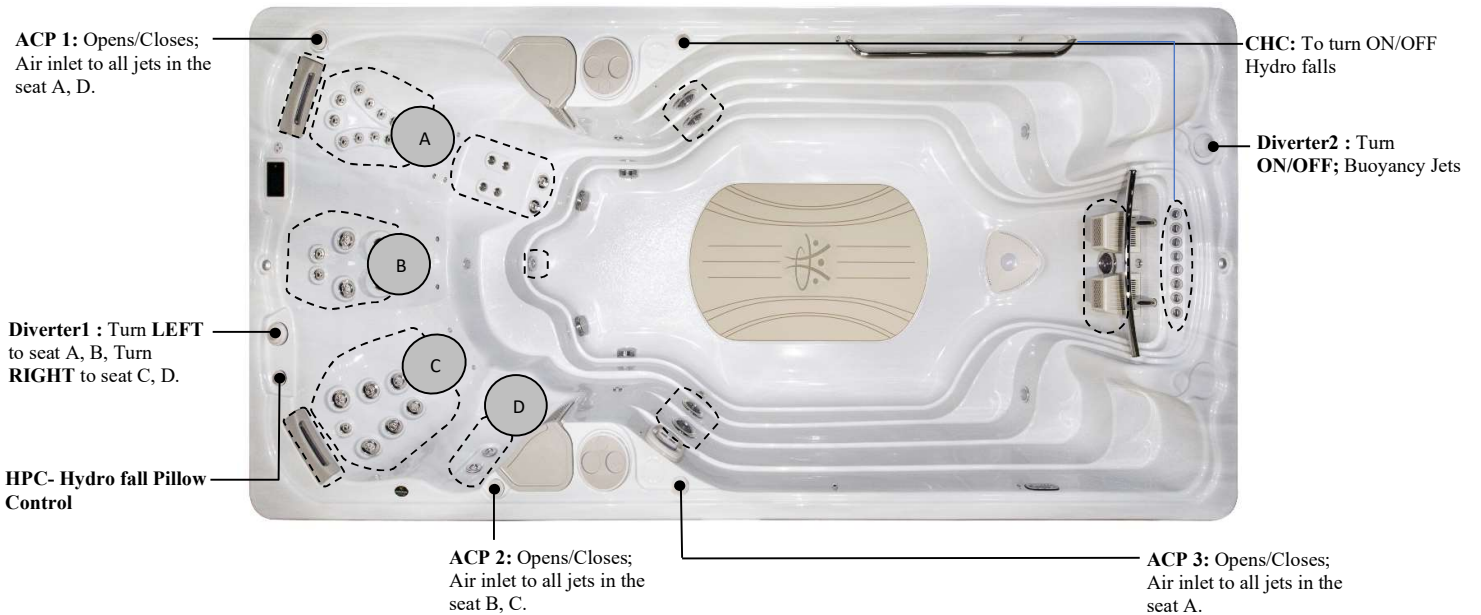

NOTE:

Dimensional tolerances are as follows due to variations in manufacturing:

Length / Width / Height(s): +/- 3/8"

Height Variance (side to side): +/- 1/4"

HYDROPOOL –17AX AQUA SPORT SWIM SPA

Year:	2023
Model:	HydroPool 17AX Aqua Sport Swim Spa
Size:	210" X 93" X 52.75" / (533 cm X 236 cm X 134 cm)
Series:	HydroPool Aqua Sport Series
Main Keypad:	IN. K1000 SS Keypad (7005089)
Spa Pack and Heater:	Heater: 4 KW 240 V (NA) & 3 KW 230V (CE) Controller GECKO IN.YE-6 NA / IN.YE-5 EU
Pump #1:	North America (60 Hz): 1- SP, 4 HP, AMPs – 12.0 (6505155) Europe (50 Hz): 1- SP, 3 HP, AMPs – 10 (6510039)
Pump #2:	North America (60 Hz): 1- Speed, 5 HP, AMPs 15.0 (6505149) Europe (50 Hz): 1- Speed, 4 HP, AMPs 12.7 (6510044)
Circulation Pump:	North America (60 Hz): 1- Speed, 1/12 HP, AMPs 0.65 (6505147) Europe (50 Hz): 1- Speed, 1/15 HP, AMPs 0.66 (6510043)
Therapy Jets:	19- CLUSTERSTORM JET- DIRECTIONAL (6015050) , 3- MINISTORM JET – DIRECTIONAL (6020069) , 1- MINISTORM JET – PULSE MASSAGE (6020072) , 5- POLYSTORM JET – RIFLED (6030064) , 2- POLYSTORM JET – PULSE MASSAGE (6030065) , 4- POLYSTORM JET – TWIN ROTO (6030066) ,
Swim Jets:	2- MONSOON (WHIRLPOOL) JET – (6035066) , 3- POWERSTORM (OVAL) JET – (6035073)
Air Controls:	(3) - Air Control (4525089)
Diverter:	(2) - 2" Water Diverter (4525091)
Filters:	(1) - 75 SQ. FT Filter (4520008)

Massage Selector/Air Control Diagram

ACP- Air controller Pump
 BJ- Buoyancy Jets
 HFPC- Hydro Fall Pillow control

Seat Depth

A = 27.625" (70.17cm) C = 25.00" (63.50cm)
 B = 25.00" (63.50cm) D = 25.00" (63.50cm)