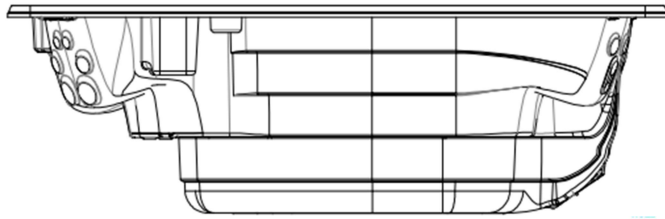

Massage Selector/Air Control Diagram

ACP- Air controller Pump
 BJ- Buoyancy jet
 HFPC- Hydro fall Pillow Control

Seat Depth

A = 27.625" (70.17cm)

C = 28.50" (72.39cm)

B = 25.00" (63.50cm)

D = 25.00" (63.50cm)

LISTED DIMENSIONS REPRESENT DISTANCE FROM THE TOP OF ACRYLIC TO LOWEST POINT IN THE SEAT. TOLERANCE ±1/16" (0.158CM)

Dimensions

IMPORTANT! Always measure each swim spa for exact dimensions BEFORE designing its foundational support and/or decking