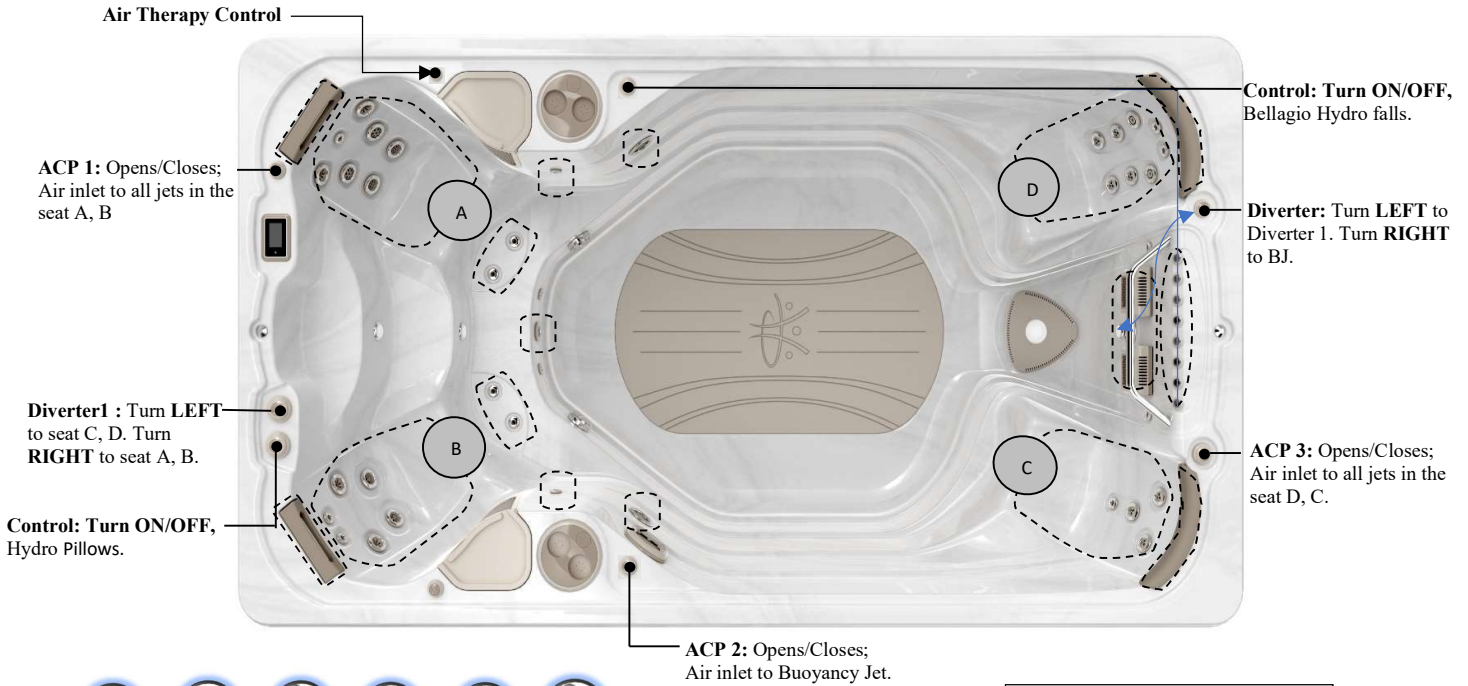

Massage Selector/Air Control Diagram

ACP- Air controller Pump
 BJ- Buoyancy jet
 HFPC- Hydro fall Pillow Control

Seat Depth

A = 27.625" (70.17cm)

C = 28.50" (72.39cm)

B = 25.00" (63.50cm)

D = 25.00" (63.50cm)