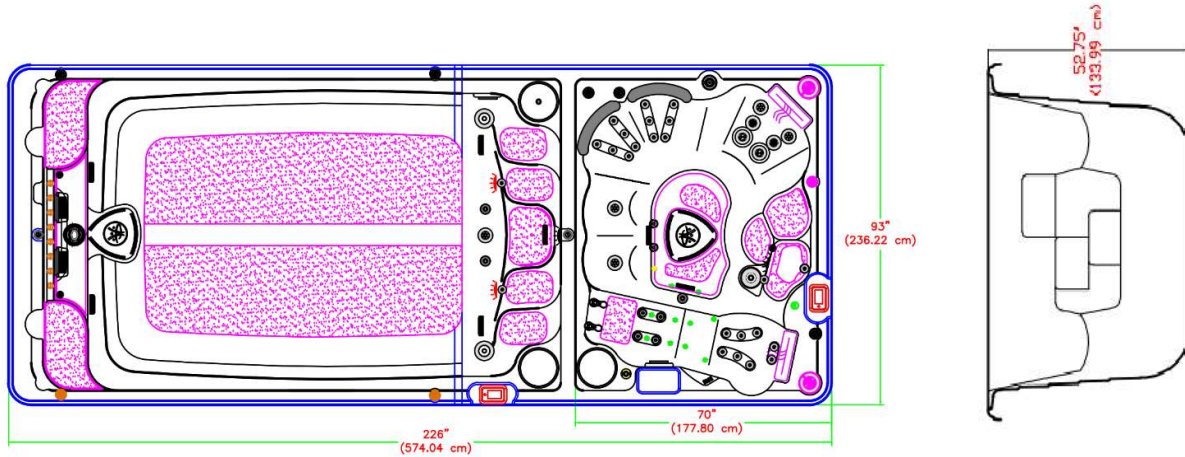

LISTED DIMENSIONS REPRESENT DISTANCE FROM THE TOP OF ACRYLIC TO LOWEST POINT IN THE SEAT. TOLERANCE ±1/16" (0.158CM)

Dimensions

IMPORTANT! Always measure each swim spa for exact dimensions BEFORE designing its foundational support and/or decking

Massage Selector/Air Control Diagram

ACP- Air controller Pump
 BJ- Buoyancy Jets
 HFPC- Hydro Fall Pillow Control

Seat Depth

A = 27.625" (70.17cm) C = 25.00" (63.50cm) E = 25.00" (63.50cm)

B = 25.00" (63.50cm) D = 25.00" (63.50cm)