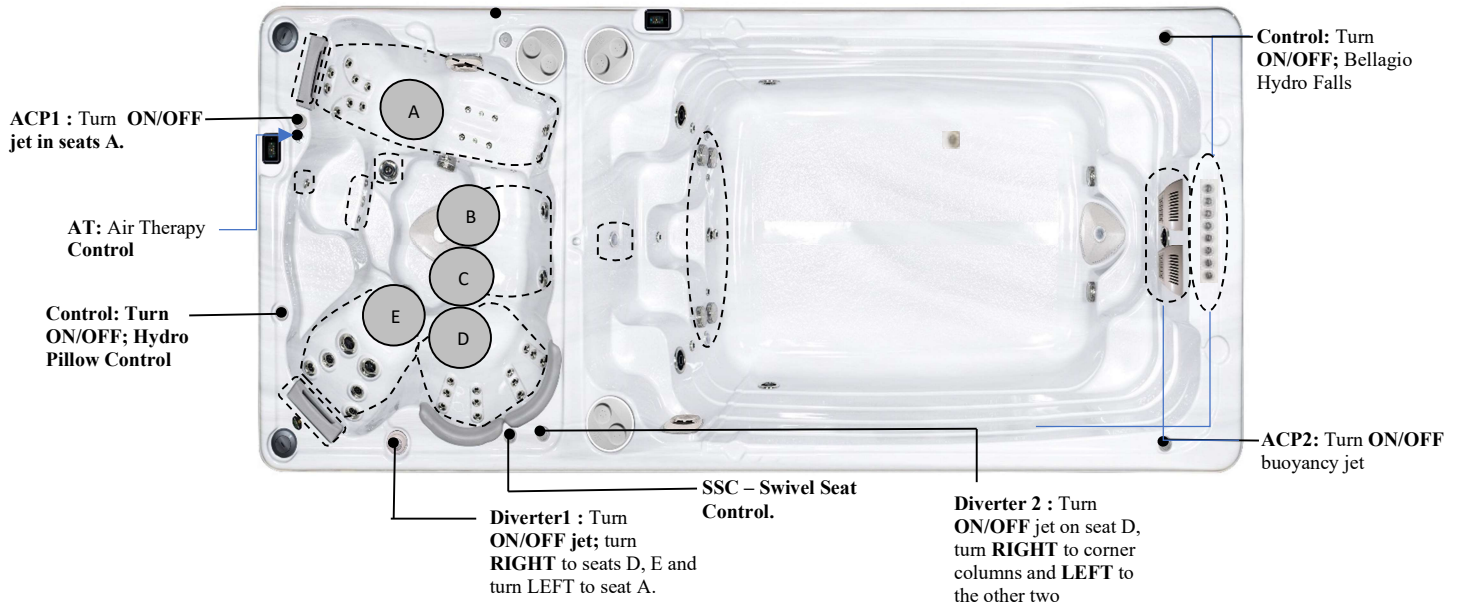

LISTED DIMENSIONS REPRESENT DISTANCE FROM THE TOP OF ACRYLIC TO LOWEST POINT IN THE SEAT. TOLERANCE ±1/16" (0.158CM)

Dimensions

IMPORTANT! Always measure each swim spa for exact dimensions BEFORE designing its foundational support and/or decking

NOTE:

Dimensional tolerances are as follows due to variations in manufacturing:

Length / Width / Height(s): +/- 3/8"

Height Variance (side to side): +/-1/4"

HYDROPOOL –17AX AQUA TRAINER SWIM SPA

Year:	2023
Model:	HydroPool 17AX Aqua Trainer Swim Spa
Size:	210" X 93" X 52.75" / (533 cm X 236 cm X 134 cm)
Series:	HydroPool Aqua Trainer Series
Main Keypad:	IN. K1000 SS Keypad (7005089)
Spa Pack and Heater:	Heater: 4KW & 4 KW 240 V (NA), 4 & 3 KW 230V (EU) Controller GECKO IN.YE-6 NA / IN.YE-5 EU
Pump #1:	North America (60 Hz): 1- SP, 4 HP, AMPs – 12.0 (6505161) Europe (50 Hz): 1- SP, 3 HP, AMPs – 10 (6510039)
Pump #2:	North America (60 Hz): 1- Speed, 5 HP, AMPs 15.0 (6505149) Europe (50 Hz): 1- Speed, 4 HP, AMPs 12.7 (6510044)
Pump #3:	North America (60 Hz): 1- Speed, 5 HP, AMPs 15.0 (6505149) Europe (50 Hz): 1- Speed, 4 HP, AMPs 12.7 (6510044)
Circulation Pump:	North America (60 Hz): 1- Speed, 1/12 HP, AMPs 0.65 (6505147) Europe (50 Hz): 1- Speed, 1/15 HP, AMPs 0.66 (6510043)
Therapy Jets:	17- CLUSTERSTORM JET- DIRECTIONAL (6015050) , 3- MINISTORM JET – DIRECTIONAL (6020069) , 1- MINISTORM JET – PULSE MASSAGE (6020072) , 4- POLYSTORM JET – RIFLED (6030064) , 2- POLYSTORM JET – PULSE MASSAGE (6030065) , 4- POLYSTORM JET – TWIN ROTO (6030066) ,
Swim Jets:	4- POWERSTREAM (ROUND) JET – (6035072) , 3- POWERSTORM (OVAL) JET – (6035073) , 2- WIDESTREAM SWIM JET – (6045010)
Air Controls:	(3) - Air Control (4525089)
Diverter:	(1) - 2" Water Diverter (4525091)
Filters:	(1) - 75 SQ. FT Filter (4520008)

Massage Selector/Air Control Diagram

ACP- Air controller Pump
 BJ- Buoyancy Jets
 HFPC- Hydro Fall Pillow Control

Seat Depth

A = 27.625" (70.17cm) C = 25.00" (63.50cm) E = 25.00" (63.50cm)

B = 25.00" (63.50cm) D = 25.00" (63.50cm)