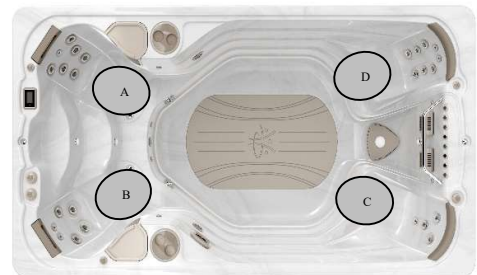

Massage Selector/Air Control Diagram

ACP- Air controller Pump
 BJ- Buoyancy jet
 HFPC- Hydro fall Pillow Control

Seat Depth

A = 27.625" (70.17cm)

C = 28.50" (72.39cm)

B = 25.00" (63.50cm)

D = 25.00" (63.50cm)

LISTED DIMENSIONS REPRESENT DISTANCE FROM THE TOP OF ACRYLIC TO LOWEST POINT IN THE SEAT. TOLERANCE ±1/16" (0.158CM)

Dimensions

IMPORTANT! Always measure each swim spa for exact dimensions BEFORE designing its foundational support and/or decking