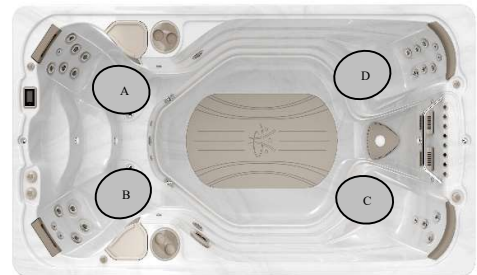

Massage Selector/Air Control Diagram

ACP- Air controller Pump
 BJ- Buoyancy Jet
 HFPC- Hydro fall Pillow Control

Seat Depth

A = 27.625" (70.17cm)

C = 28.50" (72.39cm)

B = 25.00" (63.50cm)

D = 25.00" (63.50cm)

LISTED DIMENSIONS REPRESENT DISTANCE FROM THE TOP OF ACRYLIC TO LOWEST POINT IN THE SEAT. TOLERANCE ±1/16" (0.158CM)

Dimensions

IMPORTANT! Always measure each swim spa for exact dimensions BEFORE designing its foundational support and/or decking