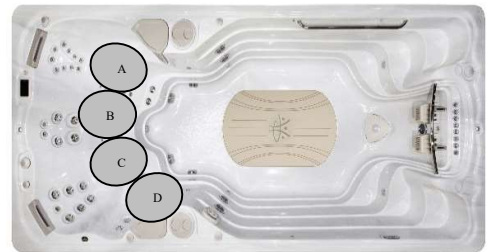

Massage Selector/Air Control Diagram

ACP- Air controller Pump
 BJ- Buoyancy Jets
 HFPC- Hydro Fall Pillow control

Seat Depth

A = 27.625" (70.17cm) C = 25.00" (63.50cm)
 B = 25.00" (63.50cm) D = 25.00" (63.50cm)