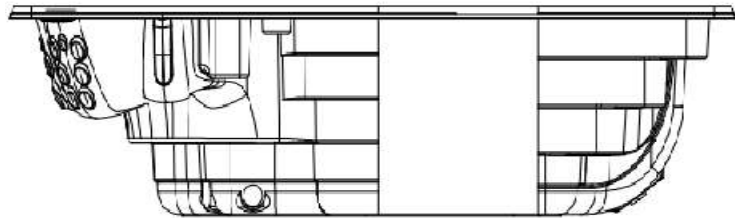

Massage Selector/Air Control Diagram

ACP- Air controller Pump
 BJ- Buoyancy Jet
 HFPC- Hydro Fall Pillow Control

Seat Depth

A = 27.625" (70.17cm) C = 25.00" (63.50cm)
 B = 25.00" (63.50cm) D = 25.00" (63.50cm)

LISTED DIMENSIONS REPRESENT DISTANCE FROM THE TOP OF ACRYLIC TO LOWEST POINT IN THE SEAT. TOLERANCE ±1/16" (0.158CM)

Dimensions

IMPORTANT! Always measure each swim spa for exact dimensions BEFORE designing its foundational support and/or decking