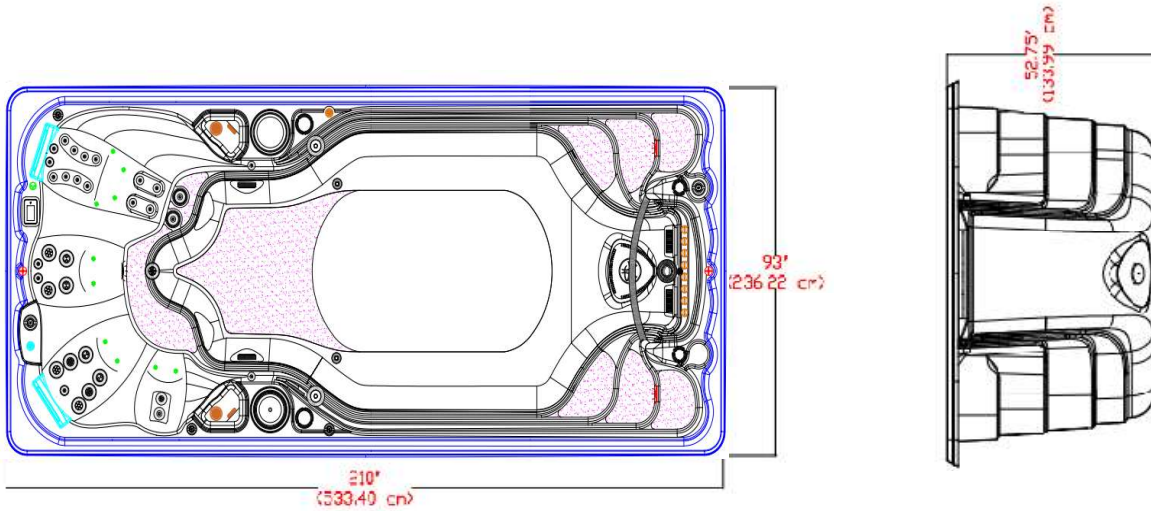

LISTED DIMENSIONS REPRESENT DISTANCE FROM THE TOP OF ACRYLIC TO LOWEST POINT IN THE SEAT. TOLERANCE ±1/16" (0.158CM)

Dimensions

IMPORTANT! Always measure each swim spa for exact dimensions BEFORE designing its foundational support and/or decking

Massage Selector/Air Control Diagram

ACP- Air controller Pump
 BJ- Buoyancy Jet
 HFPC- Hydro Fall Pillow Control

Seat Depth

A = 27.625" (70.17cm) C = 25.00" (63.50cm)
 B = 25.00" (63.50cm) D = 25.00" (63.50cm)