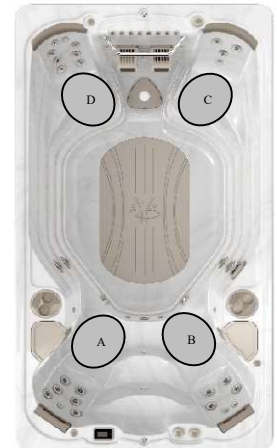

Massage Selector/Air Control Diagram

ACP- Air controller Pump
 BJ- Buoyancy jet
 HFPC- Hydro fall Pillow Control

Seat Depth

A = 27.625" (70.17cm)

C = 28.50" (72.39cm)

B = 25.00" (63.50cm)

D = 25.00" (63.50cm)

NOTE:

Dimensional tolerances are as follows due to variations in manufacturing:

Length / Width / Height(s): +/- 3/8"

Height Variance (side to side): +/- 1/4"

HYDROPOOL – 14AX AQUASPORT SWIM SPA

Year:	2023
Model:	HydroPool 14AX Aqua Sport Swim Spa
Size:	174" X 93" X 52.75" / (442cm X 236cm X 134cm)
Series:	HydroPool Aqua Sport Series
Main Keypad:	IN. K1000 SS Keypad (7005089)
Spa Pack and Heater:	Heater: 4 & 3 KW 240 V (NA) & 3 KW 230V (EU) Controller GECKO IN.YE-6 NA / IN.YE5 EU
Pump #1:	North America (60 Hz): 1- SP, 4 HP, AMPs – 12.0 (6505155) Europe (50 Hz): 1- SP, 3 HP, AMPs – 10.0 (6510039)
Pump #2:	North America (60 Hz): 1- Speed, 5 HP, AMPs 15.0 (6505149) Europe (50 Hz): 1- Speed, 4 HP, AMPs 12.7 (6510044)
Circulation Pump:	North America (60 Hz): 1- Speed, 1/12 HP, AMPs 0.65 (6505147) Europe (50 Hz): 1- Speed, 1/15 HP, AMPs 0.66 (6510043)
Therapy Jets:	5- CLUSTERSTORM JET- DIRECTIONAL (6015050) , 5- CLUSTERSTORM JET- TWIN ROTO (6015053) , 2- MINISTORM JET – DIRECTIONAL (6020069) , 2- MINISTORM JET - MULTI-MASSAGE (6020070) , 3- MINISTORM JET – GALAXY (6020071) , 2- MINISTORM JET - PULSE MASSAGE (6020072) , 4- POLYSTORM JET – RIFLED (6030064) , 2- POLYSTORM JET – PULSE MASSAGE (6030065) ,
Swim Jet:	4- POLYSTORM JET – TWIN ROTO (6030066) , 2- MONSOON (WHIRLPOOL) JET – (6035066) , 3- POWERSTORM (OVAL) JET – (6035073)
Air Controls:	(3) - Air Control (4525089)
Diverter:	(2) - 2" Water Diverter (4525091)
Filters:	(1) - 75 SQ. FT Filter (4520008)