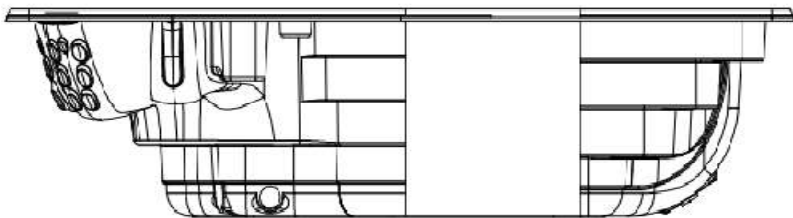

Massage Selector/Air Control Diagram

ACP- Air controller Pump
 BJ- Buoyancy Jets
 HFPC- Hydro Fall Pillow control

Seat Depth

A = 27.625" (70.17cm) C = 25.00" (63.50cm)
 B = 25.00" (63.50cm) D = 25.00" (63.50cm)

LISTED DIMENSIONS REPRESENT DISTANCE FROM THE TOP OF ACRYLIC TO LOWEST POINT IN THE SEAT. TOLERANCE ±1/16" (0.158CM)

Dimensions

IMPORTANT! Always measure each swim spa for exact dimensions BEFORE designing its foundational support and/or decking