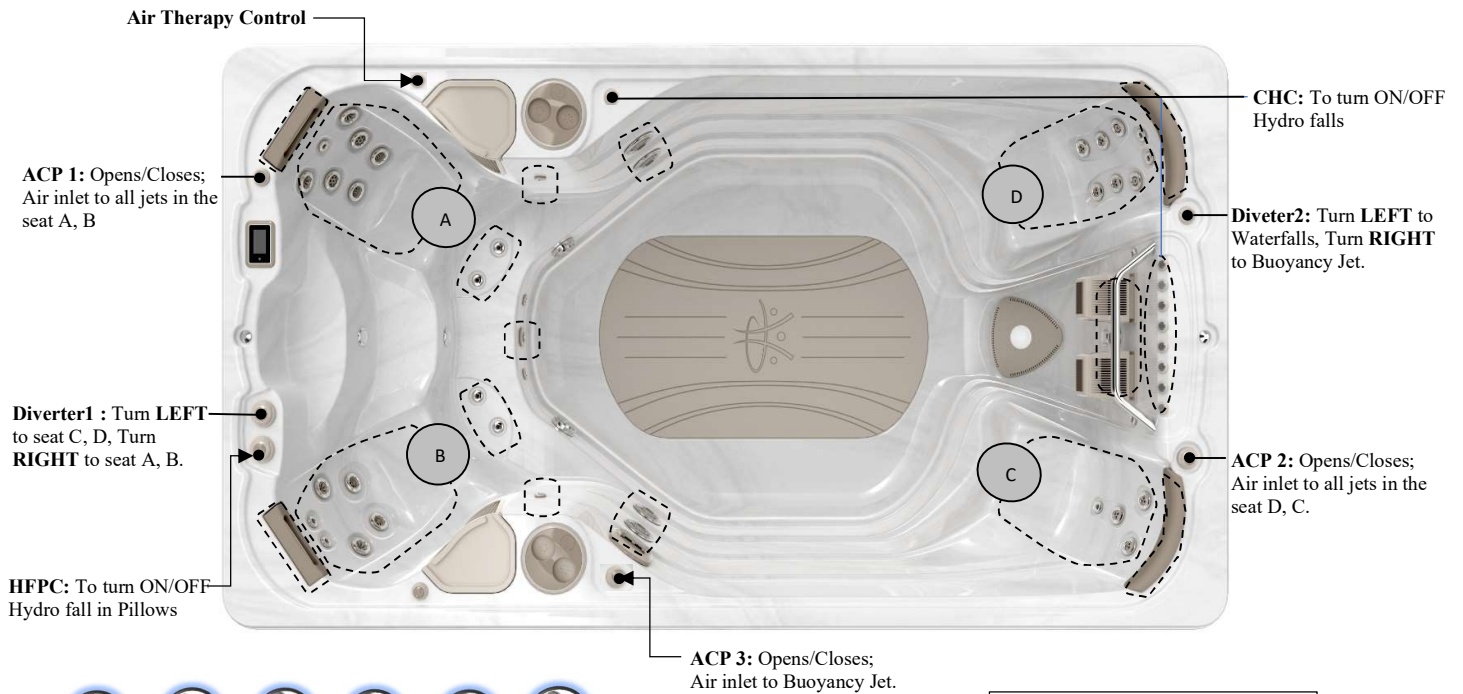

LISTED DIMENSIONS REPRESENT DISTANCE FROM THE TOP OF ACRYLIC TO LOWEST POINT IN THE SEAT. TOLERANCE ±1/16" (0.158CM)

Dimensions

IMPORTANT! Always measure each swim spa for exact dimensions BEFORE designing its foundational support and/or decking

NOTE:

Dimensional tolerances are as follows due to variations in manufacturing:

Length / Width / Height(s): +/- 3/8"

Height Variance (side to side): +/- 1/4"

HYDROPOOL – 14AX AQUASPORT SWIM SPA

Year:	2023
Model:	HydroPool 14AX Aqua Sport Swim Spa
Size:	174" X 93" X 52.75" / (442cm X 236cm X 134cm)
Series:	HydroPool Aqua Sport Series
Main Keypad:	IN. K1000 SS Keypad (7005089)
Spa Pack and Heater:	Heater: 4 & 3 KW 240 V (NA) & 3 KW 230V (EU) Controller GECKO IN.YE-6 NA / IN.YE5 EU
Pump #1:	North America (60 Hz): 1- SP, 4 HP, AMPs – 12.0 (6505155) Europe (50 Hz): 1- SP, 3 HP, AMPs – 10.0 (6510039)
Pump #2:	North America (60 Hz): 1- Speed, 5 HP, AMPs 15.0 (6505149) Europe (50 Hz): 1- Speed, 4 HP, AMPs 12.7 (6510044)
Circulation Pump:	North America (60 Hz): 1- Speed, 1/12 HP, AMPs 0.65 (6505147) Europe (50 Hz): 1- Speed, 1/15 HP, AMPs 0.66 (6510043)
Therapy Jets:	5- CLUSTERSTORM JET- DIRECTIONAL (6015050) , 5- CLUSTERSTORM JET- TWIN ROTO (6015053) , 2- MINISTORM JET – DIRECTIONAL (6020069) , 2- MINISTORM JET - MULTI-MASSAGE (6020070) , 3- MINISTORM JET – GALAXY (6020071) , 2- MINISTORM JET - PULSE MASSAGE (6020072) , 4- POLYSTORM JET – RIFLED (6030064) , 2- POLYSTORM JET – PULSE MASSAGE (6030065) ,
Swim Jet:	4- POLYSTORM JET – TWIN ROTO (6030066) , 2- MONSOON (WHIRLPOOL) JET – (6035066) , 3- POWERSTORM (OVAL) JET – (6035073)
Air Controls:	(3) - Air Control (4525089)
Diverter:	(2) - 2" Water Diverter (4525091)
Filters:	(1) - 75 SQ. FT Filter (4520008)

Massage Selector/Air Control Diagram

ACP- Air controller Pump
 BJ- Buoyancy Jet
 HFPC- Hydro fall Pillow Control

Seat Depth

A = 27.625" (70.17cm)

C = 28.50" (72.39cm)

B = 25.00" (63.50cm)

D = 25.00" (63.50cm)