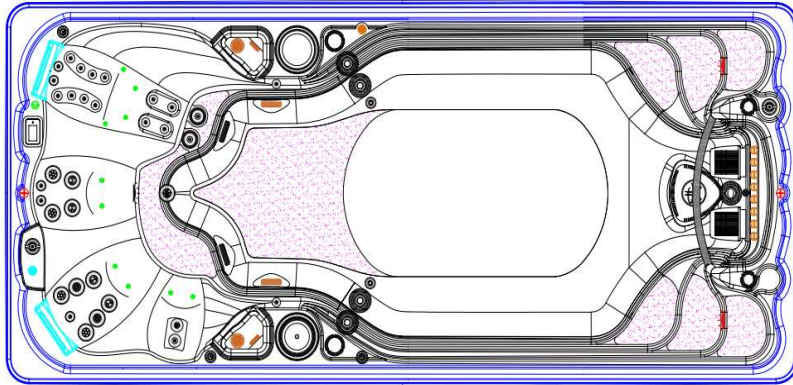

LISTED DIMENSIONS REPRESENT DISTANCE FROM THE TOP OF ACRYLIC TO LOWEST POINT IN THE SEAT. TOLERANCE ±1/16" (0.158CM)

Dimensions

IMPORTANT! Always measure each swim spa for exact dimensions BEFORE designing its foundational support and/or decking

Massage Selector/Air Control Diagram

ACP- Air controller Pump
 BJ- Buoyancy Jets
 HFPC- Hydro Fall Pillow control

Seat Depth

A = 27.625" (70.17cm) C = 25.00" (63.50cm)
 B = 25.00" (63.50cm) D = 25.00" (63.50cm)