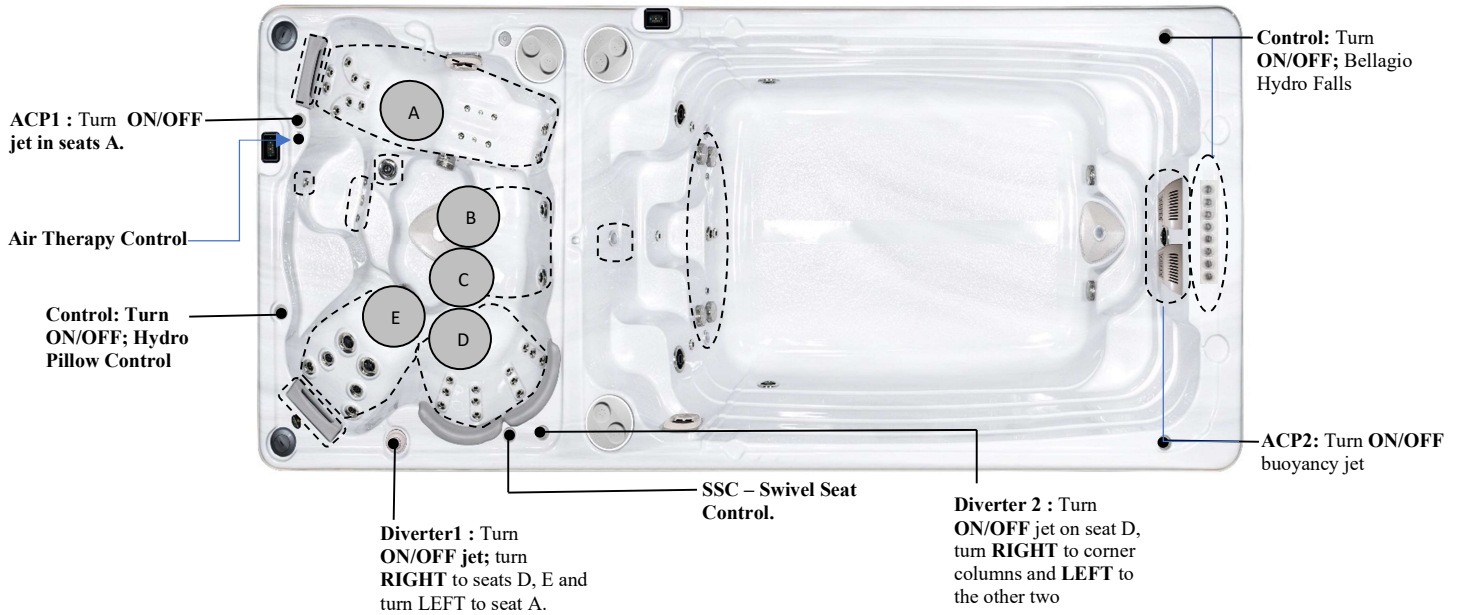

NOTE:

Dimensional tolerances are as follows due to variations in manufacturing:

Length / Width / Height(s): +/- 3/8"

Height Variance (side to side): +/- 1/4"

HYDROPOOL –19DTAX AQUA SPORT SWIM SPA

Year:	2023
Model:	HydroPool 19DTAX Aqua Sport Swim Spa
Size:	226" X 93" X 53" / (574 cm X 226 cm X 134 cm)
Series:	HydroPool Aqua Sport Series
Main Keypad:	IN. K1000 SS Keypad (7005089)
Spa Pack and Heater:	Heater: 4 KW 240 V (NA) & 3 KW 230V (EU) Controller GECKO IN.YE-6 & YE-0 NA / IN.YE-5 & IN.YE-0 EU
Pump #1:	North America (60 Hz): 1- SP, 3 HP, AMPs – 10.0 (6505155) Europe (50 Hz): 1- SP, 2.5 HP, AMPs – 8.6 (6510039)
Pump #2:	North America (60 Hz): 1- Speed, 5 HP, AMPs 15.0 (6505149) Europe (50 Hz): 1- Speed, 4 HP, AMPs 12.7 (6510044)
Pump 1-DT Spa Side:	North America (60 Hz): 2- Speed, 4 HP, AMPs 12.0/1.0 (6505155) Europe (50 Hz): 2- Speed, 3 HP, AMPs 10.0/3.0 (6510041)
Circulation Pump:	North America (60 Hz): 1- Speed, 1/12 HP, AMPs 0.65 (6505147) Europe (50 Hz): 1- Speed, 1/15 HP, AMPs 0.66 (6510043)
Therapy Jets:	21- CLUSTERSTORM JET- DIRECTIONAL (6015050) , 8- CLUSTERSTORM JET- TWIN ROTO (6015053) , 5- POLYSTORM JET – RIFLED (6030064) , 2- POLYSTORM JET – PULSE MASSAGE (6030065) , 2- POLYSTORM JET – TWIN ROTO (6030066) , 1- POWERSTORM JET – DIRECTIONAL (6035061)
Swim Jets:	2- MONSOON (WHIRLPOOL) JET – (6035066) , 3- POWERSTORM (OVAL) JET – (6035073)
Air Controls:	(3) - Air Control (4525089)
Diverter:	(1) - 2" Water Diverter (4525091) ; (1)-1" Water Diverter (4525132)
Filters:	(2) - 75 SQ.FT Filter (4520008)

Massage Selector/Air Control Diagram

ACP- Air controller Pump
 BJ- Buoyancy Jets
 HFPC- Hydro Fall Pillow Control

Seat Depth

A = 27.625" (70.17cm) C = 25.00" (63.50cm) E = 25.00" (63.50cm)

B = 25.00" (63.50cm) D = 25.00" (63.50cm)