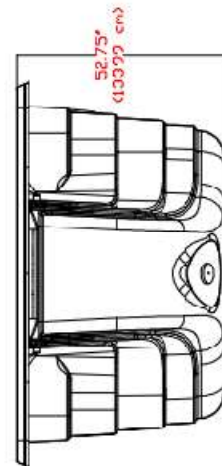

Massage Selector/Air Control Diagram

ACP- Air controller Pump
 BJ- Buoyancy Jets
 HFPC- Hydro Fall Pillow control

Seat Depth

A = 27.625" (70.17cm) C = 25.00" (63.50cm)
 B = 25.00" (63.50cm) D = 25.00" (63.50cm)

LISTED DIMENSIONS REPRESENT DISTANCE FROM THE TOP OF ACRYLIC TO LOWEST POINT IN THE SEAT. TOLERANCE ±1/16" (0.158CM)

Dimensions

IMPORTANT! Always measure each swim spa for exact dimensions BEFORE designing its foundational support and/or decking