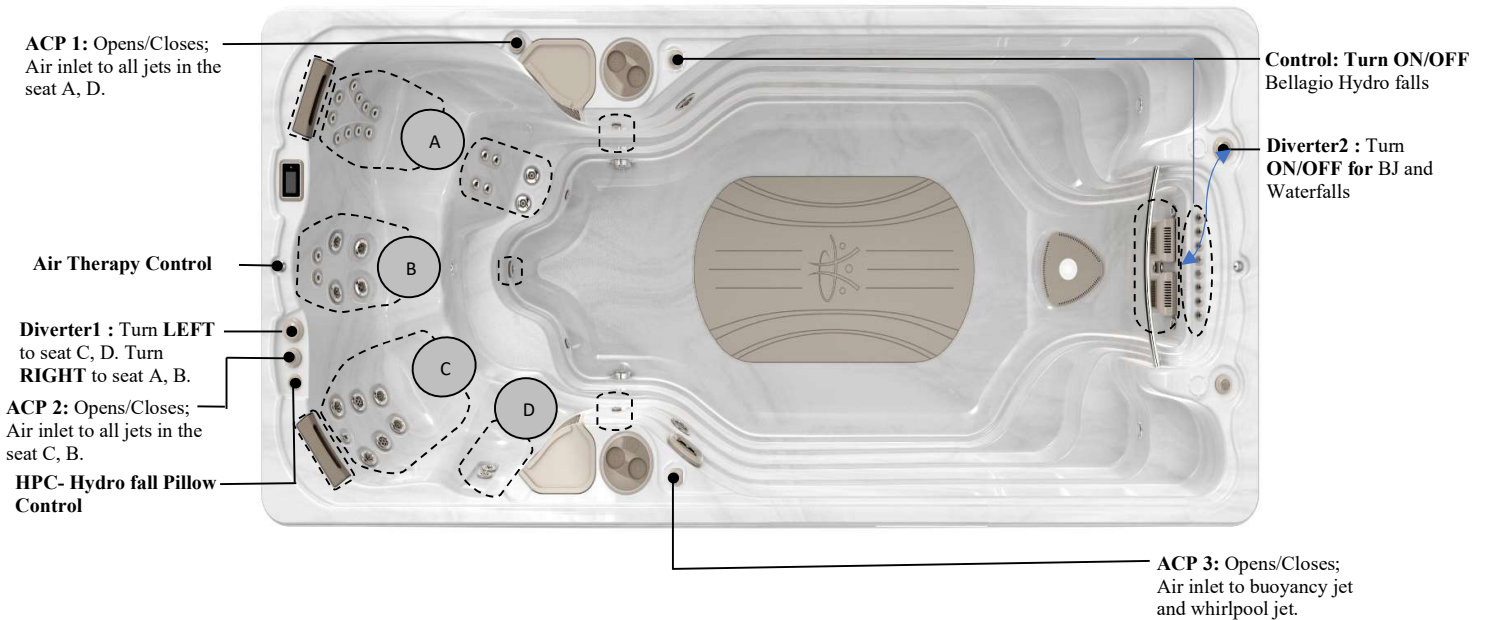

NOTE:

Dimensional tolerances are as follows due to variations in manufacturing:

Length / Width / Height(s): +/- 3/8"

Height Variance (side to side): +/- 1/4"

HYDROPOOL –14AX AQUA TRAINER SWIM SPA

Year:	2023
Model:	HydroPool 14AX Aqua Trainer Swim Spa
Size:	174" X 93" X 52.75" / (442 cm X 236 cm X 134 cm)
Series:	HydroPool Aqua Trainer Series
Main Keypad:	IN. K1000 SS Keypad overlay (7005089)
Spa Pack and Heater:	Heater: 4KW & 4 KW 240 V (NA) , 4 & 3 KW 230V (EU) Controller GECKO IN.YE6 NA / IN.YE5 EU
Pump #1:	North America (60 Hz): 1- SP, 4 HP, AMPs – 12.0 (6505155) Europe (50 Hz): 1- SP, 3 HP, AMPs – 10.0 (6510039)
Pump #2:	North America (60 Hz): 1- Speed, 5 HP, AMPs 15.0 (6505149) Europe (50 Hz): 1- Speed, 4 HP, AMPs 12.7 (6510044)
Pump #3:	North America (60 Hz): 1- Speed, 5 HP, AMPs 15.0 (6505149) Europe (50 Hz): 1- Speed, 4 HP, AMPs 12.7 (6510044)
Circulation Pump:	North America (60 Hz): 1- Speed, 1/12 HP, AMPs 0.65 (6505147) Europe (50 Hz): 1- Speed, 1/15 HP, AMPs 0.66 (6510043)
Therapy Jets:	5- CLUSTERSTORM JET- DIRECTIONAL (6015050) , 5- CLUSTERSTORM JET- TWIN ROTO (6015053) , 2- MINISTORM JET – DIRECTIONAL (6020069) , 2- MINISTORM JET - MULTI-MASSAGE (6020070) , 3- MINISTORM JET – GALAXY (6020071) , 2- MINISTORM JET - PULSE MASSAGE (6020072) , 4- POLYSTORM JET – RIFLED (6030064) , 2- POLYSTORM JET – PULSE MASSAGE (6030065) , 4- POLYSTORM JET – TWIN ROTO (6030066) ,
Swim Jets:	4- POWERSTORM (ROUND) JET – (6035072) , 1- POWERSTORM (OVAL) JET – (6035073) 2- WIDESTREAM SWIM JET- (6045010)
Air Controls:	(3) - Air Control (4525089)
Diverter:	(2) - 2" Water Diverter (4525091)
Filters:	(1) - 75 SQ. FT Filter (4520008)

Massage Selector/Air Control Diagram

ACP- Air controller Pump
 BJ- Buoyancy Jet
 HFPC- Hydro Fall Pillow Control

Seat Depth

A = 27.625" (70.17cm) C = 25.00" (63.50cm)
 B = 25.00" (63.50cm) D = 25.00" (63.50cm)